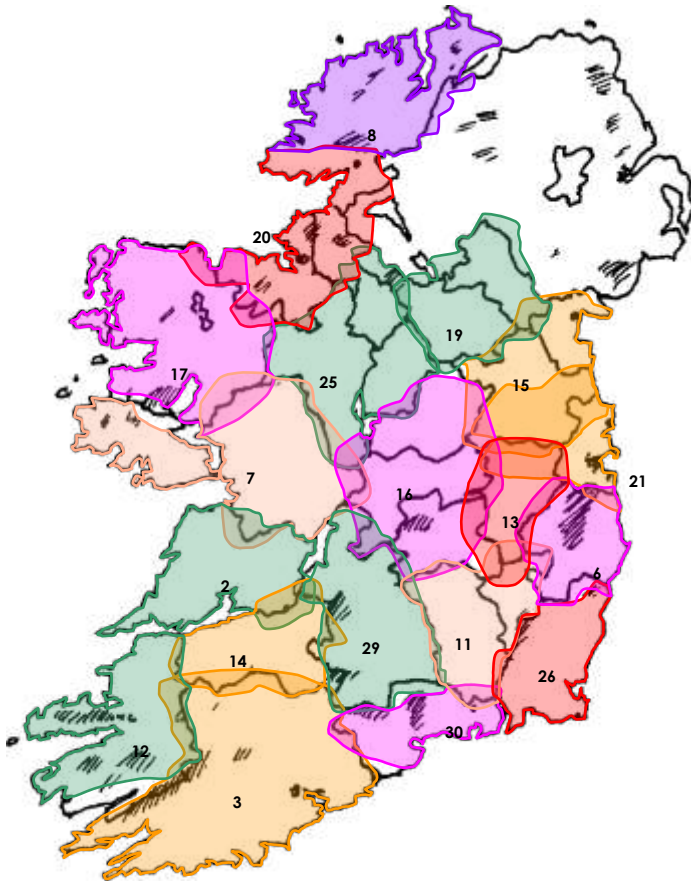

BEAT 102-103

Contemporary	WLR	360 000
N Wexford, S Carlow, Kilkenny	102.0 Mount Leinster	12.6
West County Waterford	102.2 Dungarvan	6.0
South Tipperary	102.4 Clonmel	10.0
Gorey, County Wexford	102.6 Gorey	0.1
East County Waterford	102.8 Carrickpherish	10.0
South Wexford	103.1 Forth Mountain	0.5
Carrick-on-Suir & SW Kilkenny	103.1 Suir Valley	0.2

CLARE FM

Adult, Oldies, Talk	90 000
Lahinch and Ennistimon, Clare	95.2 Ennistimon 0.5
Kilrush, County Clare	95.5 Kilrush 2.0
South East County Clare	95.9 Woodcock Hill 2.0
County Clare	96.4 Maghera 10.0
Killaloe, East County Clare	96.6 Killaloe 0.4

IR1 ■ CORK'S 96 FM

Adult, Contemporary, Talk	Wireless	390 000
North East County Cork	95.6 NE Cork Relay	0.8
West County Cork	95.8 Nowen Hill	10.0
Fermoy County Cork	95.8 Fermoy	0.05
Cobin & Monkstown, Co Cork	96.0 Carrigaline	0.2
North County Cork	96.1 Mount Hillery	2.0
Clonakilty, SW County Cork	96.2 Clonakilty	0.1
Macroom, West Cork	96.2 Macroom	0.03
Cork City and SE Co Cork	96.4 Holyhill	10.0
Bantry, SW County Cork	96.4 Bantry	0.2
Youghal, County Cork	96.8 Youghal	0.2
Kinsale, County Cork	96.8 Kinsale	0.2

1990/1 as Radio South, 1995 County Sound, 1996 96 FM, 2000 extended from Cork city to county wide

IR3 ■

C103

Adult, Oldies, Irish & Country, Talk	Wireless	390 000
Cork City	102.6 Holyhill	10.0
Bantry, SW County Cork	102.7 Bantry	0.2
North East County Cork	102.9 NE Cork Relay	0.8
Youghal, County Cork	103.0 Youghal	0.2
Kinsale, County Cork	103.0 Kinsale	0.2
West County Cork (opt-out)	103.3 Nowen Hill	10.0
Fermoy County Cork	103.3 Fermoy	0.05
Cobin & Monkstown, Co Cork	103.5 Carrigaline	0.2
North County Cork	103.7 Mount Hillery	5.0
Macroom, West Cork	103.7 Macroom	0.015
Clonakilty, SW County Cork	103.9 Clonakilty	0.1

1990/1 as Cork's County Sound. Cork city added 2000. C103 from 2008.

EAST COAST RADIO

Adult, Talk	95 000
South East County Wicklow	94.9 Avoca 9.5
North & East, County Wicklow	96.2 Bray Head 10.0
North West County Wicklow	99.9 Saggart 4.8
East County Wicklow	102.9 Ballyguile 15.8
West Wicklow	102.9 Ballyglass 1.9
Arklow, County Wicklow	104.4 Barraniskly E, Arklow 0.4

GALWAY BAY FM

Adult, Talk	160 000
Galway City	95.8 Tanabrocky 0.5
West County Galway	95.8 Clifden 0.5
County Galway	96.8 Knokroe 10.0
Gort, County Galway	97.2 Gort 0.05
East County Galway	97.4 Redmount Hill 2.0
Connemara, County Galway	97.4 Seanafaistin 1.0

HIGHLAND RADIO

Adult, Irish & Country, Talk	Bauer	80 000
Ballybofey, County Donegal	94.7 Ballybofey	0.1
West County Donegal	95.2 Arranmore Island	2.0
Castlefin and Lifford	102.1 Feirn Hill	1.25
Gortahork, NE Donegal	102.6 Crockananeeve	0.2
East County Donegal & Derry	103.3 Scalp Mountain	10.0
North Inishowen	104.5 Back Mountain	2.0
East Inishowen	104.7 Moville	0.4
Ardara & Glenties, Donegal	104.7 Mulmosog	0.2

1990/1