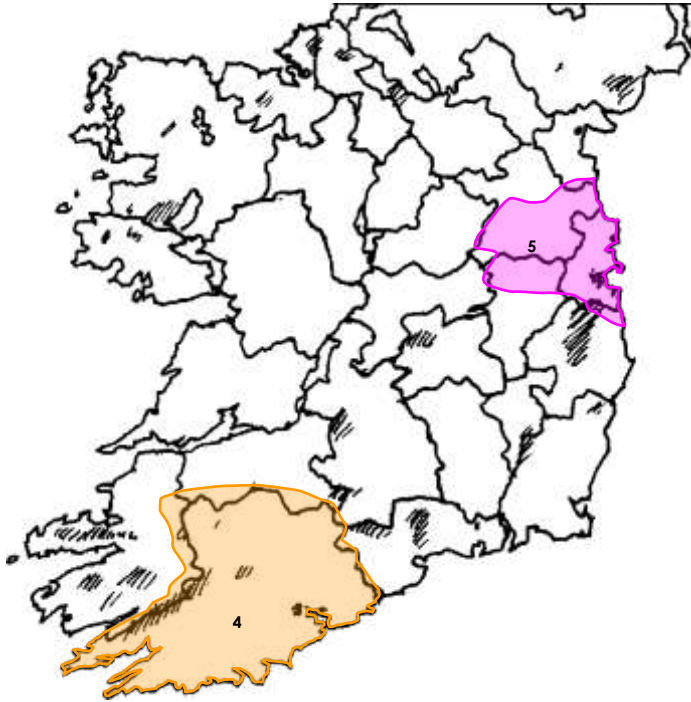

BEAT 102-103

Contemporary	WLR	360 000
N Wexford, S Carlow, Kilkenny	102.0 Mount Leinster	12.6
West County Waterford	102.2 Dungarvan	6.0
South Tipperary	102.4 Clonmel	10.0
Gorey, County Wexford	102.6 Gorey	0.1
East County Waterford	102.8 Carrickpherish	10.0
South Wexford	103.1 Forth Mountain	0.5
Carrick-on-Suir & SW Kilkenny	103.1 Suir Valley	0.2

CLARE FM

Adult, Oldies, Talk	90 000
Lahinch and Ennistimon, Clare	95.2 Ennistimon 0.5
Kilrush, County Clare	95.5 Kilrush 2.0
South East County Clare	95.9 Woodcock Hill 2.0
County Clare	96.4 Maghera 10.0
Killaloe, East County Clare	96.6 Killaloe 0.4

IR1 ■ CORK'S 96 FM

Adult, Contemporary, Talk	Wireless	390 000
North East County Cork	95.6 NE Cork Relay	0.8
West County Cork	95.8 Nowen Hill	10.0
Fermoy County Cork	95.8 Fermoy	0.05
Cobin & Monkstown, Co Cork	96.0 Carrigaline	0.2
North County Cork	96.1 Mount Hillery	2.0
Clonakilty, SW County Cork	96.2 Clonakilty	0.1
Macroom, West Cork	96.2 Macroom	0.03
Cork City and SE Co Cork	96.4 Holyhill	10.0
Bantry, SW County Cork	96.4 Bantry	0.2
Youghal, County Cork	96.8 Youghal	0.2
Kinsale, County Cork	96.8 Kinsale	0.2

1990/1 as Radio South, 1995 County Sound, 1996 96 FM, 2000 extended from Cork city to county wide

IR3 ■

C103

Adult, Oldies, Irish & Country, Talk	Wireless	390 000
Cork City	102.6 Holyhill	10.0
Bantry, SW County Cork	102.7 Bantry	0.2
North East County Cork	102.9 NE Cork Relay	0.8
Youghal, County Cork	103.0 Youghal	0.2
Kinsale, County Cork	103.0 Kinsale	0.2
West County Cork (opt-out)	103.3 Nowen Hill	10.0
Fermoy County Cork	103.3 Fermoy	0.05
Cobin & Monkstown, Co Cork	103.5 Carrigaline	0.2
North County Cork	103.7 Mount Hillery	5.0
Macroom, West Cork	103.7 Macroom	0.015
Clonakilty, SW County Cork	103.9 Clonakilty	0.1

1990/1 as Cork's County Sound. Cork city added 2000. C103 from 2008.

EAST COAST RADIO

Adult, Talk	95 000
South East County Wicklow	94.9 Avoca 9.5
North & East, County Wicklow	96.2 Bray Head 10.0
North West County Wicklow	99.9 Saggart 4.8
East County Wicklow	102.9 Ballyguile 15.8
West Wicklow	102.9 Ballyglass 1.9
Arklow, County Wicklow	104.4 Barraniskly E, Arklow 0.4

GALWAY BAY FM

Adult, Talk	160 000
Galway City	95.8 Tanabrocky 0.5
West County Galway	95.8 Clifden 0.5
County Galway	96.8 Knokroe 10.0
Gort, County Galway	97.2 Gort 0.05
East County Galway	97.4 Redmount Hill 2.0
Connemara, County Galway	97.4 Seanafaistin 1.0

HIGHLAND RADIO

Adult, Irish & Country, Talk	Bauer	80 000
Ballybofey, County Donegal	94.7 Ballybofey	0.1
West County Donegal	95.2 Arranmore Island	2.0
Castlefin and Lifford	102.1 Feirn Hill	1.25
Gortahork, NE Donegal	102.6 Crockananeeve	0.2
East County Donegal & Derry	103.3 Scalp Mountain	10.0
North Inishowen	104.5 Back Mountain	2.0
East Inishowen	104.7 Moville	0.4
Ardara & Glenties, Donegal	104.7 Mulmosog	0.2

1990/1