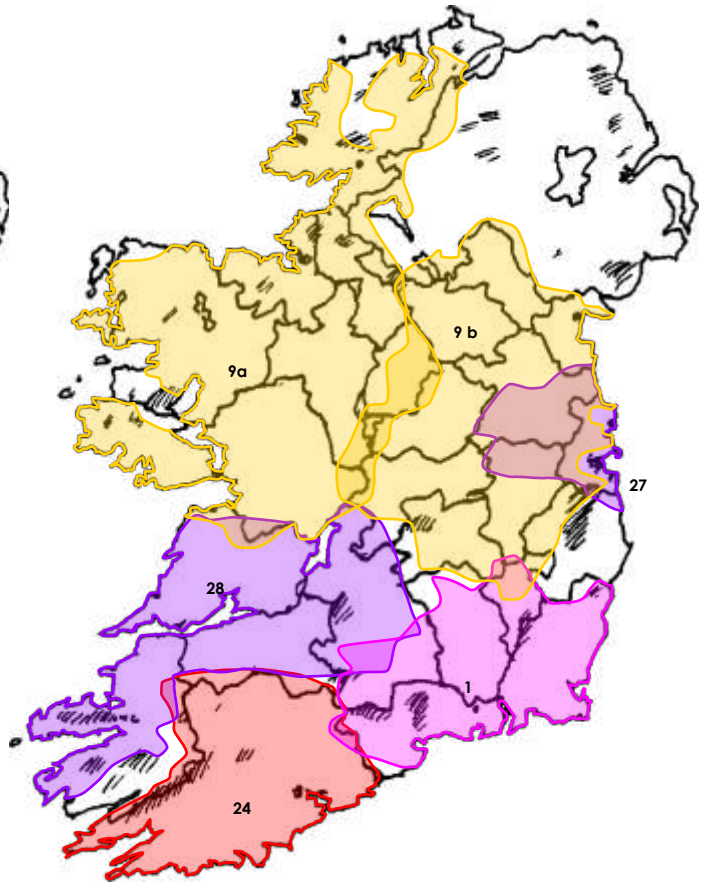

BEAT 102-103

Contemporary	WLR	360 000
N Wexford, S Carlow, Kilkenny	102.0 Mount Leinster	12.6
West County Waterford	102.2 Dungarvan	6.0
South Tipperary	102.4 Clonmel	10.0
Gorey, County Wexford	102.6 Gorey	0.1
East County Waterford	102.8 Carrickpherish	10.0
South Wexford	103.1 Forth Mountain	0.5
Carrick-on-Suir & SW Kilkenny	103.1 Suir Valley	0.2

CLARE FM

Adult, Oldies, Talk	90 000
Lahinch and Ennistimon, Clare	95.2 Ennistimon 0.5
Kilrush, County Clare	95.5 Kilrush 2.0
South East County Clare	95.9 Woodcock Hill 2.0
County Clare	96.4 Maghera 10.0
Killaloe, East County Clare	96.6 Killaloe 0.4

IR1 ■ CORK'S 96 FM

Adult, Contemporary, Talk	Wireless	390 000
North East County Cork	95.6 NE Cork Relay	0.8
West County Cork	95.8 Nowen Hill	10.0
Fermoy County Cork	95.8 Fermoy	0.05
Cobin & Monkstown, Co Cork	96.0 Carrigaline	0.2
North County Cork	96.1 Mount Hillery	2.0
Clonakilty, SW County Cork	96.2 Clonakilty	0.1
Macroom, West Cork	96.2 Macroom	0.03
Cork City and SE Co Cork	96.4 Holyhill	10.0
Bantry, SW County Cork	96.4 Bantry	0.2
Youghal, County Cork	96.8 Youghal	0.2
Kinsale, County Cork	96.8 Kinsale	0.2

1990/1 as Radio South, 1995 County Sound, 1996 96 FM, 2000 extended from Cork city to county wide

IR3 ■

C103

Adult, Oldies, Irish & Country, Talk	Wireless	390 000
Cork City	102.6 Holyhill	10.0
Bantry, SW County Cork	102.7 Bantry	0.2
North East County Cork	102.9 NE Cork Relay	0.8
Youghal, County Cork	103.0 Youghal	0.2
Kinsale, County Cork	103.0 Kinsale	0.2
West County Cork (opt-out)	103.3 Nowen Hill	10.0
Fermoy County Cork	103.3 Fermoy	0.05
Cobin & Monkstown, Co Cork	103.5 Carrigaline	0.2
North County Cork	103.7 Mount Hillery	5.0
Macroom, West Cork	103.7 Macroom	0.015
Clonakilty, SW County Cork	103.9 Clonakilty	0.1

1990/1 as Cork's County Sound. Cork city added 2000. C103 from 2008.

EAST COAST RADIO

Adult, Talk	95 000
South East County Wicklow	94.9 Avoca 9.5
North & East, County Wicklow	96.2 Bray Head 10.0
North West County Wicklow	99.9 Saggart 4.8
East County Wicklow	102.9 Ballyguile 15.8
West Wicklow	102.9 Ballyglass 1.9
Arklow, County Wicklow	104.4 Barraniskly E, Arklow 0.4

GALWAY BAY FM

Adult, Talk	160 000
Galway City	95.8 Tanabrocky 0.5
West County Galway	95.8 Clifden 0.5
County Galway	96.8 Knokroe 10.0
Gort, County Galway	97.2 Gort 0.05
East County Galway	97.4 Redmount Hill 2.0
Connemara, County Galway	97.4 Seanafaistin 1.0

HIGHLAND RADIO

Adult, Irish & Country, Talk	Bauer	80 000
Ballybofey, County Donegal	94.7 Ballybofey	0.1
West County Donegal	95.2 Arranmore Island	2.0
Castlefin and Lifford	102.1 Feirn Hill	1.25
Gortahork, NE Donegal	102.6 Crockananeeve	0.2
East County Donegal & Derry	103.3 Scalp Mountain	10.0
North Inishowen	104.5 Back Mountain	2.0
East Inishowen	104.7 Moville	0.4
Ardara & Glenties, Donegal	104.7 Mulmosog	0.2

1990/1