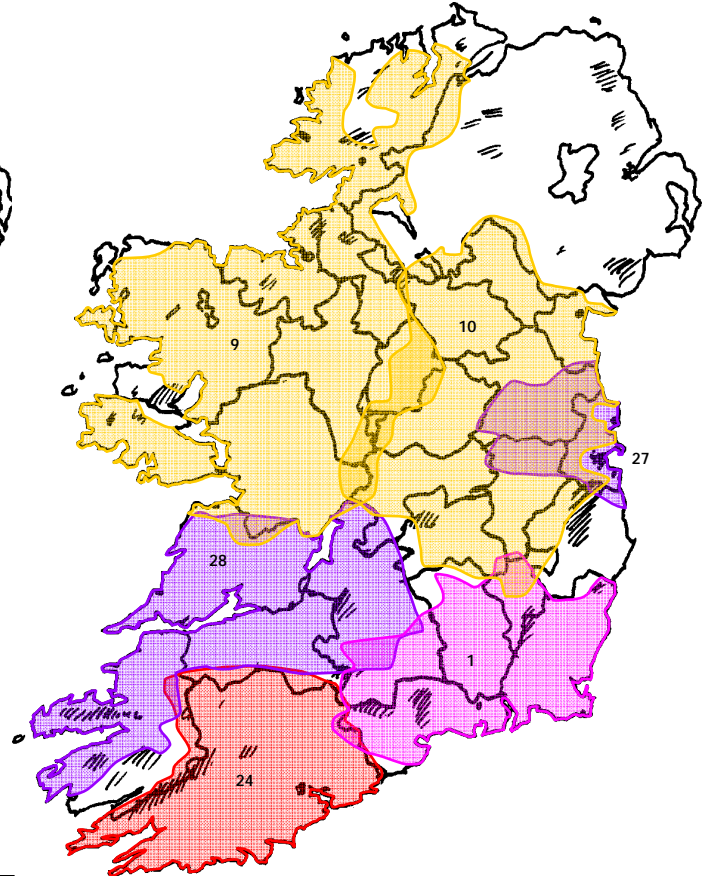

BEAT 102-103 IR1 ■

Contemporary	WLR	360 000
N Wexford, S Carlow, Kilkenny	102.0 Mount Leinster	6.0
West County Waterford	102.2 Dungarvan	5.0
East County Waterford	102.8 Carrickpherish	5.0
South Tipperary	102.4 Clonmel	5.0
South Wexford	103.1 Forth Mountain	0.2
Carrick-on-Suir & SW Kilkenny	103.1 Carrick-on-Suir	0.025
Gorey, County Wexford	102.6 Gorey	0.025

CLARE FM IR2 ■

Adult, Oldies, Talk		90 000
County Clare	96.4 Maghera	5.0
Kilrush, County Clare	95.5 Kilrush	0.6
South East County Clare	95.9 Woodcock Hill	0.9
Lahinch and Ennistimon, Clare	95.2 Ennistimon	0.2
North West County Clare	95.5 Burren Hill	0.7

CORK'S 96 FM IR3 ■

Adult, Contemporary, Talk	UTV	390 000
Cork City and SE Co Cork	96.4 Holyhill	1.0
North County Cork	96.1 Mount Hillery	1.0
West County Cork	95.8 Nowen Hill	2.0
Fermoy & Mitchelstown, Cork	95.6 Turbeigh	0.2
Central Cork	96.2 Macroom	0.2
Cobin & Monkstown, Co Cork	96.0 Carrigaline	0.2
Youghal, County Cork	96.8 Monatrea	0.2
Kinsale, County Cork	96.8 Kinsale	0.4
Bantry, SW County Cork	96.4 Bantry	0.2

1990/1 as Radio South, 1995 County Sound, 1996 96 FM, 2000 extended from Cork city to county wide

C103 IR4 ■

Adult, Oldies, Irish & Country, Talk	UTV	390 000
North County Cork	103.7 Nowen Hillery	2.0
West County Cork (opt-out)	103.3 Nowen Hill	5.0
Cork City	102.6 Holyhill	0.2
Fermoy & Mitchelstown, Cork	102.9 Turbeigh	0.2
Central Cork	103.9 Macroom	3.0
Cobin & Monkstown, Co Cork	103.5 Carrigaline	0.2
Youghal, County Cork	103.0 Monatrea	0.2
Kinsale, County Cork	103.0 Kinsale	0.4
Bantry, SW County Cork	102.7 Bantry	0.2

DUBLIN'S 106.8 FM IR5 ■

Irish & Country		900 000
County Dublin	106.8 Three Rock	2.0

EAST COAST RADIO IR6 ■

Adult, Talk		95 000
North & East, County Wicklow	96.2 Bray Head	10.0
East County Wicklow	102.9 Wicklow Head	4.0
North West County Wicklow	99.9 Saggart	1.0
West Wicklow	102.9 Baltinglass	5.0
Arklow, County Wicklow	104.4 Arklow town	0.1
Avoca, SE Wicklow	94.9 Avoca	0.25
South West County Wicklow	99.9 Carnew	
Glendalough, Cent. Wicklow	94.9 Fassaroe <i>planned</i>	

GALWAY BAY FM IR7 ■

Adult, Talk		160 000
County Galway	96.8 Abbeyknockmoy H	5.0
East County Galway	97.4 Ballinasloe	0.3
Galway City	95.8 Galway City	0.1
West County Galway	96.0→97.4 Clifden	0.125
Gort, County Galway	97.2 Gort	0.05

HIGHLAND RADIO IR8 ■

Adult, Irish & Country, Talk	Communicorp	80 000
East County Donegal & Derry	103.3 Burnfoot	5.0
West County Donegal	95.2 Arranmore Island	0.5
North Inishowen	87.9 Malin	0.5
Ballybofey, County Donegal	94.7 Ballybofey	0.05
Ardara & Glenties, Donegal	104.5 Ardara	0.1
East Inishowen	104.7 Moville	0.1
Dunfanaghy & North Donegal	96.2 Hornhead <i>planned</i>	4.0
Raphoe & Convoy, E Donegal	95.7 Feirn Hill <i>plan</i>	2.0

Burnfoot may move to 96.9 and Malin may move to 95.8 1990/1