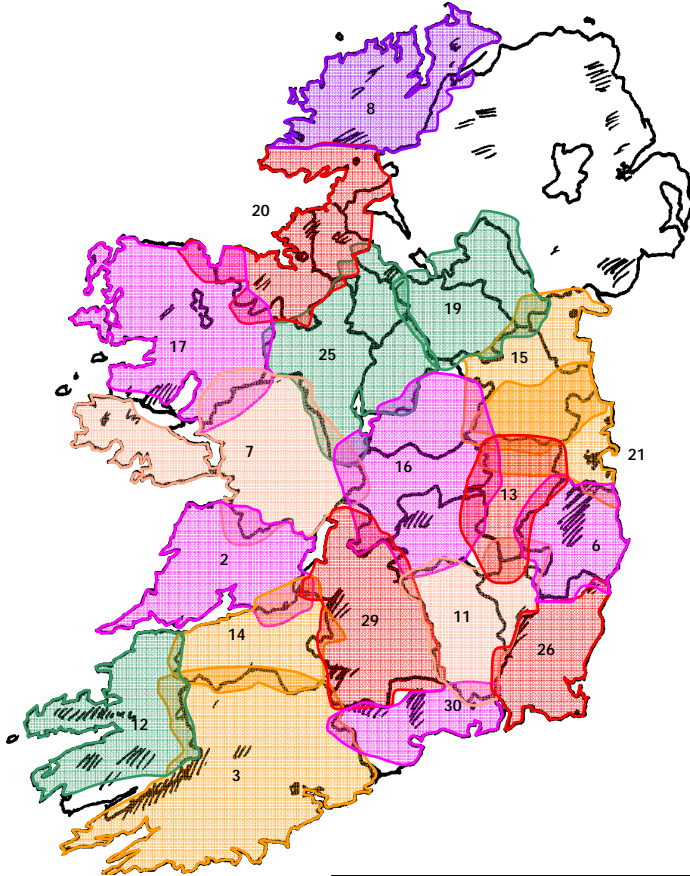

FM transmitters for the following towns and cities: Bray, Carlow, Clonmel, Drogheda, Dundalk, Ennis, Kilkenny, Killarney, Letterkenny, Naas, Navan, Newbridge, Sligo, Tralee, Wexford

4FM

Broadcaster: 4FM Based: Dublin
 Format: Oldies, Easy Listening music and Talk
 FM 94.8-97.4, 104.2-104.6, see table below
Airdate Due 2008/9

RTE JUNIOR

Childrens
 DAB: RTE Multiplex (mono, daytime)

RTE PULSE

Dance
 DAB: RTE Multiplex

BEAT 102-103 IR1 ■

Contemporary	WLR	360 000
N Wexford, S Carlow, Kilkenny	102.0 Mount Leinster	6.0
West County Waterford	102.2 Dungarvan	5.0
East County Waterford	102.8 Carrickpherish	5.0
South Tipperary	102.4 Clonmel	5.0
South Wexford	103.1 Forth Mountain	0.2
Carrick-on-Suir & SW Kilkenny	103.1 Carrick-on-Suir	0.025
Gorey, County Wexford	102.6 Gorey	0.025

CLARE FM IR2 ■

Adult, Oldies, Talk		90 000
County Clare	96.4 Maghera	5.0
Kilrush, County Clare	95.5 Kilrush	0.6
South East County Clare	95.9 Woodcock Hill	0.9
Lahinch and Ennistimon, Clare	95.2 Ennistimon	0.2
North West County Clare	95.5 Burren Hill	0.7

DUBLIN'S 106.8 FM IR5 ■

Irish & Country		900 000
County Dublin	106.8 Three Rock	2.0

EAST COAST RADIO IR6 ■

Adult, Talk		95 000
North & East, County Wicklow	96.2 Bray Head	10.0
East County Wicklow	102.9 Wicklow Head	4.0
North West County Wicklow	99.9 Saggart	1.0
West Wicklow	102.9 Baltinglass	5.0
Arklow, County Wicklow	104.4 Arklow town	0.1
Avoca, SE Wicklow	94.9 Avoca	0.25
South West County Wicklow	99.9 Carnew	
Glendalough, Cent. Wicklow	94.9 Fassaroe <i>planned</i>	