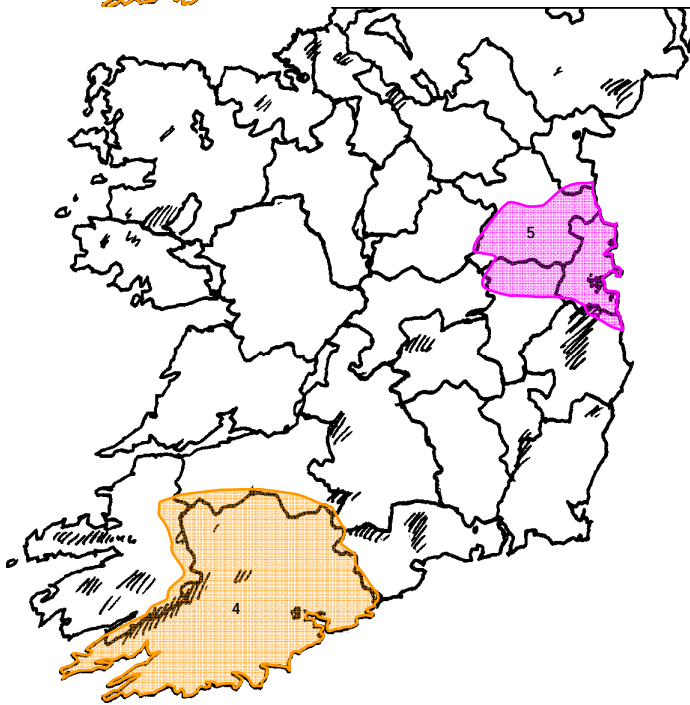

BEAT 102-103 IR1 ■

Contemporary	WLR	360 000
N Wexford, S Carlow, Kilkenny	102.0 Mount Leinster	6.0
West County Waterford	102.2 Dungarvan	5.0
East County Waterford	102.8 Carrickpherish	5.0
South Tipperary	102.4 Clonmel	5.0
South Wexford	103.1 Forth Mountain	0.2
Carrick-on-Suir & SW Kilkenny	103.1 Carrick-on-Suir	0.025
Gorey, County Wexford	102.6 Gorey	0.025

CLARE FM IR2 ■

Adult, Oldies, Talk		90 000
County Clare	96.4 Maghera	5.0
Kilrush, County Clare	95.5 Kilrush	0.6
South East County Clare	95.9 Woodcock Hill	0.9
Lahinch and Ennistimon, Clare	95.2 Ennistimon	0.2
North West County Clare	95.5 Burren Hill	0.7

CORK'S 96 FM IR3 ■

Adult, Contemporary, Talk	UTV	390 000
Cork City and SE Co Cork	96.4 Holyhill	1.0
North County Cork	96.1 Mount Hillery	1.0
West County Cork	95.8 Nowen Hill	2.0
Fermoy & Mitchelstown, Cork	95.6 Turbeigh	0.2
Central Cork	96.2 Macroom	0.2
Cobin & Monkstown, Co Cork	96.0 Carrigaline	0.2
Youghal, County Cork	96.8 Monatrea	0.2
Kinsale, County Cork	96.8 Kinsale	0.4
Bantry, SW County Cork	96.4 Bantry	0.2

1990/1 as Radio South, 1995 County Sound, 1996 96 FM, 2000 extended from Cork city to county wide

C103 IR4 ■

Adult, Oldies, Irish & Country, Talk	UTV	390 000
North County Cork	103.7 Nowen Hillery	2.0
West County Cork (opt-out)	103.3 Nowen Hill	5.0
Cork City	102.6 Holyhill	0.2
Fermoy & Mitchelstown, Cork	102.9 Turbeigh	0.2
Central Cork	103.9 Macroom	3.0
Cobin & Monkstown, Co Cork	103.5 Carrigaline	0.2
Youghal, County Cork	103.0 Monatrea	0.2
Kinsale, County Cork	103.0 Kinsale	0.4
Bantry, SW County Cork	102.7 Bantry	0.2

DUBLIN'S 106.8 FM IR5 ■

Irish & Country		900 000
County Dublin	106.8 Three Rock	2.0

EAST COAST RADIO IR6 ■

Adult, Talk		95 000
North & East, County Wicklow	96.2 Bray Head	10.0
East County Wicklow	102.9 Wicklow Head	4.0
North West County Wicklow	99.9 Saggart	1.0
West Wicklow	102.9 Baltinglass	5.0
Arklow, County Wicklow	104.4 Arklow town	0.1
Avoca, SE Wicklow	94.9 Avoca	0.25
South West County Wicklow	99.9 Carnew	
Glendalough, Cent. Wicklow	94.9 Fassaroe <i>planned</i>	

GALWAY BAY FM IR7 ■

Adult, Talk		160 000
County Galway	96.8 Abbeyknockmoy H	5.0
East County Galway	97.4 Ballinasloe	0.3
Galway City	95.8 Galway City	0.1
West County Galway	96.0→97.4 Clifden	0.125
Gort, County Galway	97.2 Gort	0.05

HIGHLAND RADIO IR8 ■

Adult, Irish & Country, Talk	Communicorp	80 000
East County Donegal & Derry	103.3 Burnfoot	5.0
West County Donegal	95.2 Arranmore Island	0.5
North Inishowen	87.9 Malin	0.5
Ballybofey, County Donegal	94.7 Ballybofey	0.05
Ardara & Glenties, Donegal	104.5 Ardara	0.1
East Inishowen	104.7 Moville	0.1
Dunfanaghy & North Donegal	96.2 Hornhead <i>planned</i>	4.0
Raphoe & Convoy, E Donegal	95.7 Feirn Hill <i>plan</i>	2.0

Burnfoot may move to 96.9 and Malin may move to 95.8 1990/1