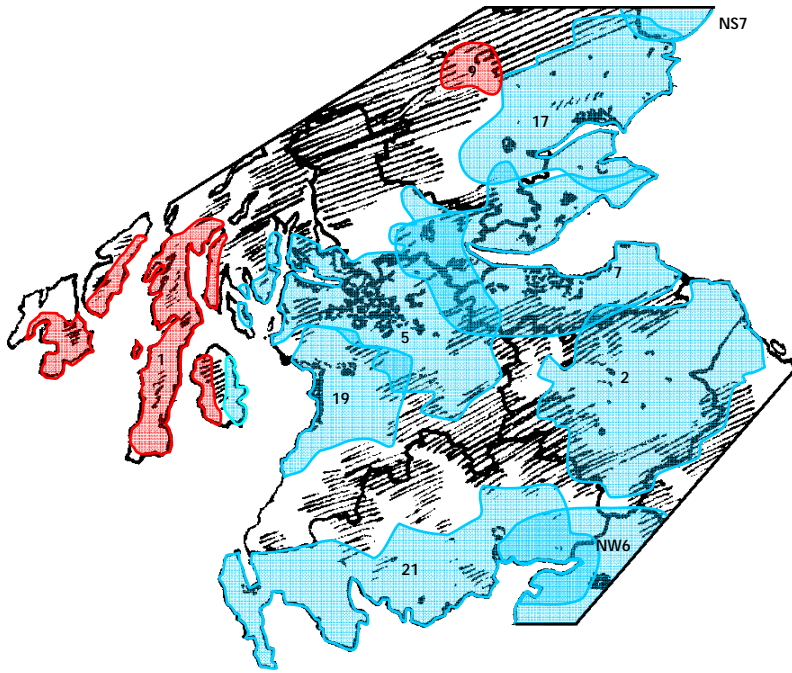

# Central and South Scotland

**ARGYLL FM** SC1

Adult, Contemporary	Independent	25 000
Campbeltown	106.5 Campbeltown	0.5
West Kintyre, S Islay, Gigha	107.1 Ballygroggan	0.63
S Knapdale, East Islay, Jura	107.7 South Knapdale	0.5

17/6/2000.

**RADIO BORDERS** SC2

Adult, Contemporary	Bauer	100 000
Border Region	96.8 Selkirk	5.0
Berwick-upon-Tweed	102.3 Berwick	0.01
Peebles, Border Region	103.1 Peebles	0.035
Eyemouth and Border Coast	103.4 Eyemouth	0.5