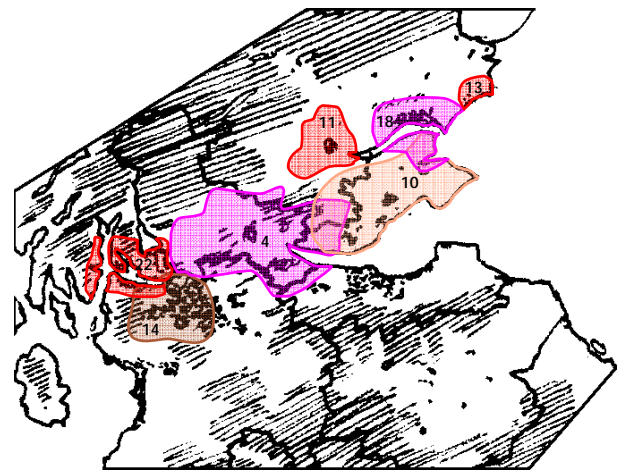

# Central and South Scotland

**ARGYLL FM** SC1

Adult, Contemporary	Independent	25 000
Campbeltown	106.5 Campbeltown	0.5
West Kintyre, S Islay, Gigha	107.1 Ballygroggan	0.63
S Knapdale, East Islay, Jura	107.7 South Knapdale	0.5

17/6/2000.

**RADIO BORDERS** SC2

Adult, Contemporary	Bauer	100 000
Border Region	96.8 Selkirk	5.0
Berwick-upon-Tweed	102.3 Berwick	0.01
Peebles, Border Region	103.1 Peebles	0.035
Eyemouth and Border Coast	103.4 Eyemouth	0.5

21/3/1992.

**KINGDOM FM** DAB SC10

Adult	Independent/ Bauer	350 000
South and West Fife	95.2 Knock Hill	0.2
Central Fife	96.1 Purin Hill	0.5
Kirkcaldy, Fife	96.6 Kirkcaldy	0.01
North East Fife	105.4 Allanhill Farm	0.1
South East Fife	106.3 East Neuk	0.15