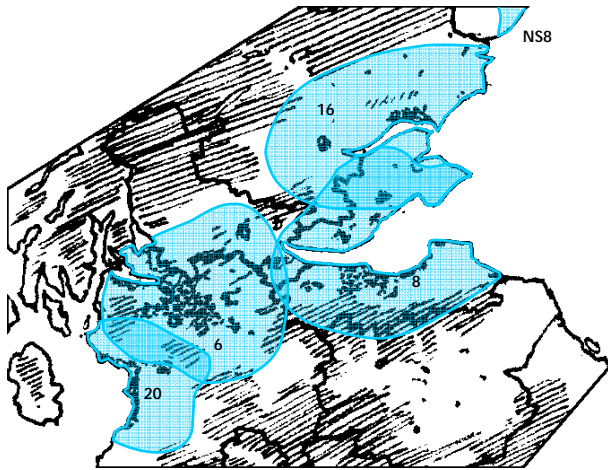

# Central and South Scotland

**ARGYLL FM** SC1

Adult, Contemporary	Independent	25 000
Campbeltown	106.5 Campbeltown	0.5
West Kintyre, S Islay, Gigha	107.1 Ballygroggan	0.63
S Knapdale, East Islay, Jura	107.7 South Knapdale	0.5

17/6/2000.

**RADIO BORDERS** SC2

Adult, Contemporary	Bauer	100 000
Border Region	96.8 Selkirk	5.0
Berwick-upon-Tweed	102.3 Berwick	0.01
Peebles, Border Region	103.1 Peebles	0.035
Eyemouth and Border Coast	103.4 Eyemouth	0.5