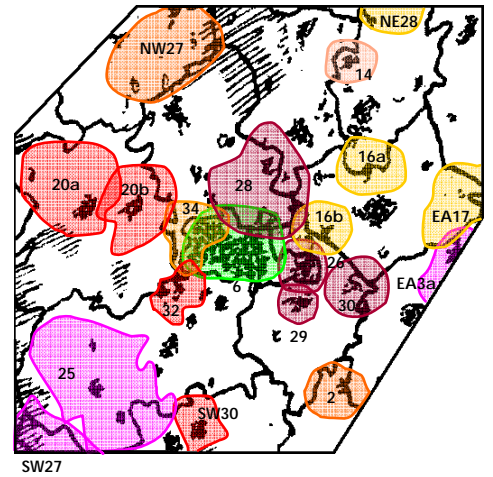

# Central England and Wales

## ASHBOURNE RADIO CE1

Adult, Oldies	Independent	20 000
Opt-out of High Peak Radio		
Asbourne area, Derbyshire	96.7 Ashbourne	0.2
Wirksworth, Derbyshire	101.8 Hardhurst Farm	0.045

6/2008. Wirksworth added 2010