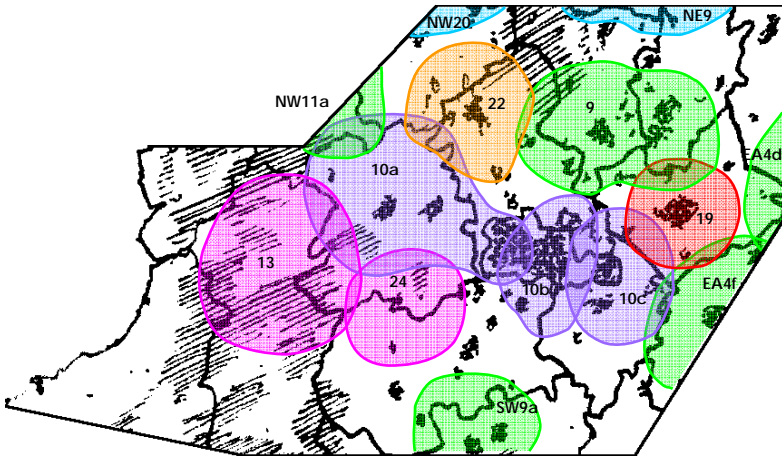

# Central England and Wales

## ASHBOURNE RADIO CE1

Adult, Oldies	Independent	20 000
Opt-out of High Peak Radio		
Asbourne area, Derbyshire	96.7 Ashbourne	0.2
Wirksworth, Derbyshire	101.8 Hardhurst Farm	0.045

6/2008. Wirksworth added 2010