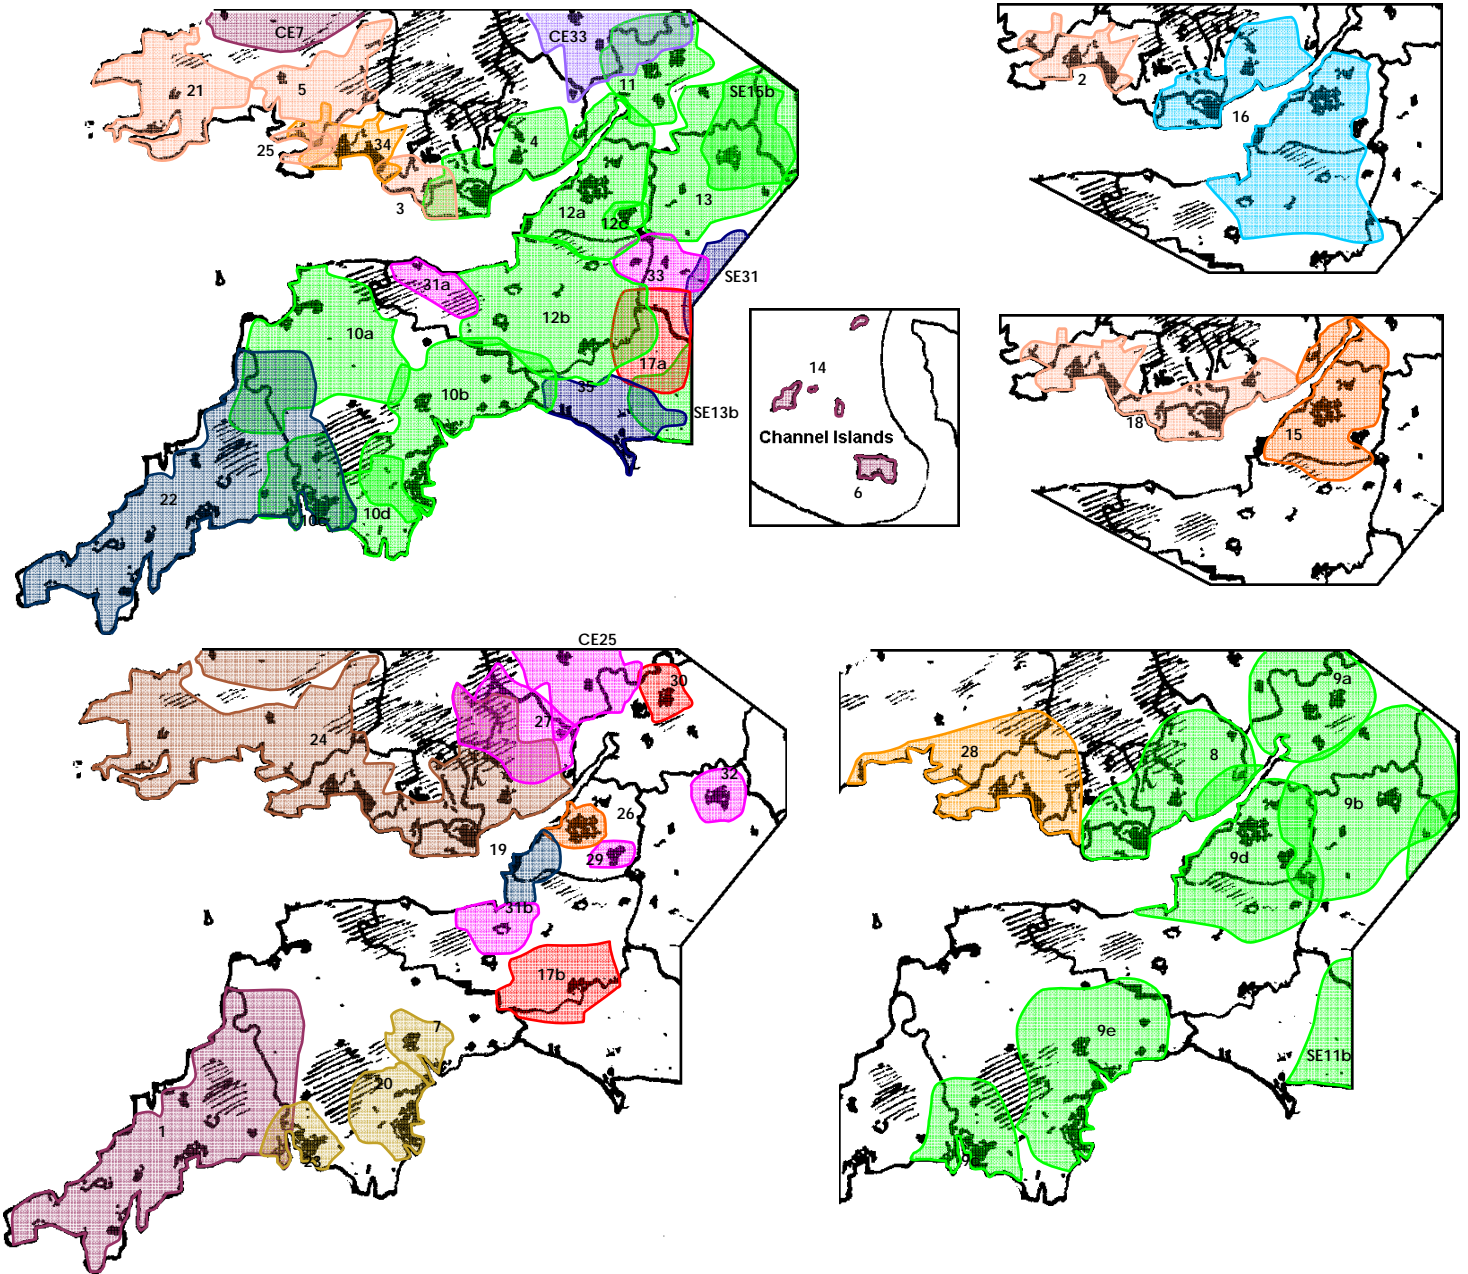

# South West England and Wales

## ATLANTIC FM

Adult, Oldies, Talk	Independent/Tindle	460 000
East Cornwall	105.1 Caradon Hill	2.5
West Cornwall	107.0 Redruth	10.69

a: 1/10/1990\* as Three Counties Radio then Severn Sound Supergold. Joined Classic Gold Network in 1996.

b: 15/11/1988. Brunel Radio until 1990. Then Brunel Classic Gold until 1998.

c: 1994\* as Plymouth Sound AM. Joined Classic Gold network 7/2/2000.

## SW5

Town and Country	120 000
Carmel	3.0
Carmarthen	0.01