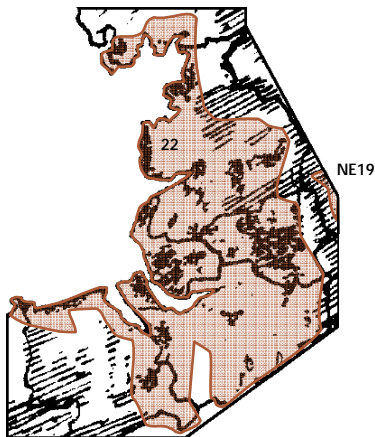

North West England and Wales

ASIAN SOUND RADIO		DAB NW1	IMAGINE FM		NW15	WIRE FM		NW32
Asian	Independent	2 050 000	Adult	Independent	1 460 000	Adult	UTV	310 000
SE Lancashire & N Gt Mancs	963 Haslingden	0.2	South & Cent Gt Manchester	104.9 Romiley	0.64	Warrington, Runcorn, Widnes	107.2 High Warren	0.1
Manchester & East Gt Mancs	1377 Ashton Moss	0.08	17/2/1990 as KFM. Merged with 96.4 as Signal Cheshire in 1992, becoming Signal FM in 1997. Imagine FM from 1/2000.					
THE BAY		NW2	JUICE FM (LIVERPOOL)		NW16	WISH FM		NW33
Adult	CN Group	300 000	New Music	Absolute (UTV)	1 060 000	Adult	UTV	550 000
S Cumbria & NW Lancashire	96.9 Morecambe Bay	3.2	Liverpool area	107.6 Liverpool A Cath	0.1	Greater Manchester	102.4 Billinge Hill	0.1
Windermere & Ambleside	102.3 Windermere	0.04	2/4/1998 as Crash FM. Juice from 3/2000.					
Kendal, Cumbria	103.2 Kendal	0.1	KEY 103		DAB NW17	XFM (MANCHESTER, NET)		DAB NW34
1/3/1993.			Contemporary	Bauer	2 810 000	Modern Rock	Global Radio	2 300 000
THE BEE		NW3	Greater Manchester	103.0 Saddleworth	4.0	Greater Manchester	97.7 Sunley Building	1.0
Adult, Oldies	Independent	170 000	2/4/1974 as Piccadilly (mixed), Key 103 (Adult) 3/9/1988*. Piccadilly Key 103 from 1990-1996 and 2000-2.					
Blackburn, Darwen, Accrington	107.0 Haslington Road	0.5	1/10/2005.			COMMUNITY RADIO (NW ENGLAND & WALES)		
CAPITAL FM (NORTH WEST, NET)		DAB NW4	LAKELAND RADIO		NW18	ALL FM		
Contemporary	Global Radio	2 700 000	Oldies, Adult	CN Group/ Ind.	100 000	South Manchester	Mixed Format	
Greater Manchester	102.0 Sunley Building	1.0	Kendal, Cumbria	100.1 Kendal	0.2	Bolton	96.9 Longsight	0.05
16/10/1994 as Kiss 102 (Dance format). Replaced Sunset			Windermere & Ambleside	100.8 Windermere	0.12	BOLTON FM		
22/10/1989-1994. Galaxy 102 from 19/9/1997. Capital FM and format change from 3/1/2011.			27/10/2001.			Bolton	96.5 Bolton	0.025
CENTRAL RADIO		NW5	MAGIC 999 (NET)		DAB NW19	CALON FM		
Adult	Niocom	330 000	Oldies	Bauer	1 060 000	Wrexham	Mixed Format	
Preston and Leyland area	106.5 Bee Lane	0.133	South, West & Cent Lancashire	999 Longton	0.8	CANALSIDE RADIO		
Chorley	96.3 planned		5/10/1982 as Red Rose (Mixed format), Red Rose Gold (Oldies) from 1/6/1990, then Red Rose 999 (Oldies, Adult) from 1996. Magic from 1/1999 with Soft format. Oldies from 2003.					
10/2008..			MAGIC 1152 (MANCHESTER, NET)		DAB NW20	CHESHIRE FM		
CFM		NW6	Oldies	Bauer	2 160 000	Northwich & Middlewich area	92.5 Northwich	0.019
Adult, Contemporary	Bauer	300 000	Greater Manchester	1152 Ashton Moss	1.5	CHORLEY FM		
North Cumbria	96.4 Caldbeck	1.25	3/9/1988* as Piccadilly (mixed format), Piccadilly Gold (Oldies) from 1990, Piccadilly (Oldies, Adult, Talk) from 1996. Magic from 4/1999 with Soft format. Oldies from 2003.					
Workington area, Cumbria	102.2 Broughton Moor	0.815	MAGIC 1548 (NET)		DAB NW21	CRESCENT RADIO		
Penrith, Cumbria	102.5 Penrith	0.1	Oldies	Bauer	1 680 000	Rochdale	97.0 Stoneyfield	0.02
Whitehaven area, Cumbria	103.4 Whitehaven	0.4	Merseyside	1548 Bebington	1.0	DIVERSITY FM		
14/4/1993 North. 14/4/1995 West. Stations fully merged in 2003			21/10/1989* as City Talk, talk format. Then, Radio City Gold/ Radio City AM, oldies format from 1992 to 1997. Magic from 12/2/1997 with Soft format. Oldies from 2003.					
CITY FM		DAB NW7	REAL RADIO (NORTH WEST)		DAB NW22	RADIO ELWAY/ POINT FM		
Contemporary	Bauer	2 420 000	Adult, Talk, Sport	GMG	5 670 000	Rhyl & Prestatyn area	Mixed Format	
Merseyside & West Cheshire	96.7 Allerton Park	8.2	North West England	105.4 Winter Hill	5.0	FLAME CCR		
21/10/1974.			8/9/1998 as Century. Real Radio from 1/2009.					
CITY TALK		DAB NW8	REAL RADIO (WALES)		DAB NW23/SW24/CE18	IRISH FM		
Talk, Adult	Bauer	2 000 000	Adult, Talk	GMG	720 000	Manchester	Christian	
Merseyside & West Cheshire	105.9 Allerton Park	7.57	East Clwyd	88.0 Wrexham	1.4	Wirral	1521 Bidston	0.01
28/11/2008.			N Clwyd and NE Gwynedd	105.7 Great Orme Head	1.25	GAYDIO		
DEF 106.3		NW9	W & N Gwynedd & Anglesey	107.2 Arfon	18.75	HALTON FM		
Adult, Oldies	Independent	200 000	See other regions for more transmitters					
Chester	106.3 The Steam Mill	0.13	REVOLUTION FM		NW24	INDIGO FM		
01/03/2003.			Adult	Independent	400 000	Kirkby Lonsdale area, Cumbria	106.6 Kearsistwick	0.1
DUNE FM		NW10	Oldham area	96.2 Oldham Civic C	0.1	KCC LIVE		
Adult, Oldies	Niocom	340 000	30/8/1999.					
Southport, Ormskirk & Sefton	107.9 SiteGaw Hill	0.1	ROCK FM		DAB NW25	KNOWSLEY FM		
12/10/1997.			Contemporary	Bauer	1 340 000	Knowsley, Merseyside	99.8 Knowsley	0.025
GOLD (NAT+LN)		NW11	South, West & Cent Lancashire	97.4 Winter Hill	2.0	NORTH MANCHESTER FM		
Oldies	Global Radio	3 170 000	1/6/1990* as Red Rose Rock FM. Rock FM from 1996.					
East Clwyd & West Cheshire	a 1260 Farndon	0.64	ROCK RADIO (MANCHESTER)		NW26	OLDHAM COMMUNITY R		
Greater Manchester	b 1458 Ashton Moss	5.0	Rock, Talk	GMG	2 300 000	Oldham	99.7 Oldham	0.025
a: 31/3/1989* as Marcher Gold. Joined Classic Gold Network in 2001 as Classic Gold Marcher.			Greater Manchester	106.1 Sunley Building	1.0	PEACE FM		
b: 20/6/1994 as Fortune 1458 with Soft, Adult, Talk format. Lite AM from 9/1996 with Easy, Soft format. Big from 5/2000 with Adult, Rock format. Capital Gold from 21/2/2002			6/5/2008.					
Both: Gold from 3/8/2007. National plus local news from 28/6/2010.			SILK FM		NW27	PENDLE COMMUNITY RADIO		
HEART CYMRU		NW12	Soft, Adult	Independent	230 000	Nelson, Lancashire	103.1 Brierfields	0.025
Adult, Welsh	Global Radio	180 000	East Cheshire	106.9 Sutton Common	0.1	POINT FM		
W & N Gwynedd & Anglesey	103.0 Arfon	18.75	25/5/1998.					
11/12/1998 as Champion FM. Heart from 22/6/2009.			SMOOTH RADIO (NAT+LN)		DAB NW28	PRESTON FM		
HEART NORTH WEST AND WALES		NW13	Oldies, Easy, (Jazz overnight)	GMG	5 670 000	Preston	103.2 Preston	0.025
Adult	Global Radio	1 050 000	North West England	100.4 Winter Hill	5.0	PURE RADIO		
N Clwyd and NE Gwynedd	a: 96.3 Great Orme Head	1.25	1/9/1994 as JFM (Jazz, Soul format). Jazz FM from 1995. Smooth FM (Soul format) from 3/2004. Present format from late 2007. National plus local news from 4/10/2010.					
Wirral and North East Clwyd	b 97.1 Moel-y-Parc	0.3	TOWER FM		NW29	ROSSENDALE RADIO		
East Clwyd & West Cheshire	c 103.4 Wrexham	1.4	Adult	UTV	450 000	Rossendale Valley, Lancs	104.7 Haslingden	0.025
a: 27/8/1993 as Coast FM.			Bolton and Bury area	107.4 Old Holts Fm	0.1	SALFORD COMMUNITY R		
b: 1990. Separated from MFM 103.4 in 1996 as MFM 97.1. Buzz from 14/2/1998.			20/3/1999.					
c: 5/9/1983 as Marcher Sound. MFM from 31/3/1989 to 9/2006.			WAVE FM		NW31	SALFORD COMMUNITY R		
All: Heart from 22/6/2009. Stations merged 2/7/2010.			Adult	UTV	330 000	Salford and Swinton	94.4 Swinton Civic C.	0.025
HIGH PEAK RADIO		NW14	Blackpool area	96.5 Blackpool Tower	0.1	7 WAVES COMMUNITY R		
Adult, Oldies	Independent	80 000	25/5/1992 as Radio Wave. Wave FM from 1998.					
New Mills and Whaley Bridge	103.3 Buxworth	0.17	2BR		NW30	TAMESIDE COMMUNITY R		
Hope Valley, Derbyshire	103.3 Hope Valley	0.1	Adult, Oldies	TLRC (UKRD)	000	TUNDU FM		
Buxton area, Derbyshire	106.4 Buxton	0.25	Burnley, Nelson and Colne	99.8 Pendle Forest	0.75	UNITY RADIO		
Glossop and Hadfield, Derbys	106.4 Glossop	0.25	25/7/2000.					
Chapel-en-le-Frith, Derbys	106.6 Chapel-en-le-Frith	0.07	WAVE FM		NW31	WYTHENSHAW FM		
4/4/2004.			Adult	UTV	330 000	Wythenshawe, Gt Manc	97.2 Wythenshawe	0.05