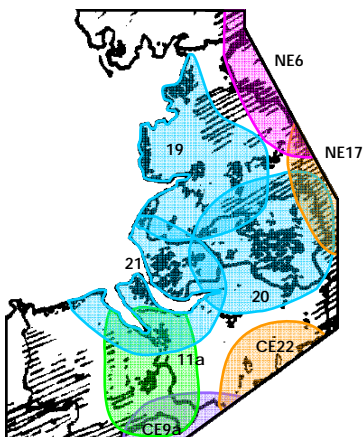

North West England and Wales

ASIAN SOUND RADIO		DAB NW1	IMAGINE FM		NW15	WIRE FM		NW32
Asian	Independent	2 050 000	Adult	Independent	1 460 000	Adult	UTV	310 000
SE Lancashire & N Gt Mancs	963 Haslingden	0.2	South & Cent Gt Manchester	104.9 Romiley	0.64	Warrington, Runcorn, Widnes	107.2 High Warren	0.1
Manchester & East Gt Mancs	1377 Ashton Moss	0.08	17/2/1990 as KFM. Merged with 96.4 as Signal Cheshire in 1992, becoming Signal FM in 1997. Imagine FM from 1/2000.					
THE BAY		NW2	JUICE FM (LIVERPOOL)		NW16	WISH FM		NW33
Adult	CN Group	300 000	New Music	Absolute (UTV)	1 060 000	Adult	UTV	550 000
S Cumbria & NW Lancashire	96.9 Morecambe Bay	3.2	Liverpool area	107.6 Liverpool A Cath	0.1	Greater Manchester	102.4 Billinge Hill	0.1
Windermere & Ambleside	102.3 Windermere	0.04	2/4/1998 as Crash FM. Juice from 3/2000.					
Kendal, Cumbria	103.2 Kendal	0.1	KEY 103		DAB NW17	XFM (MANCHESTER, NET)		DAB NW34
1/3/1993.			Contemporary	Bauer	2 810 000	Modern Rock	Global Radio	2 300 000
THE BEE		NW3	Greater Manchester	103.0 Saddleworth	4.0	Greater Manchester	97.7 Sunley Building	1.0
Adult, Oldies	Independent	170 000	2/4/1974 as Piccadilly (mixed), Key 103 (Adult) 3/9/1988*. Piccadilly Key 103 from 1990-1996 and 2000-2.					
Blackburn, Darwen, Accrington	107.0 Haslington Road	0.5	1/10/2005.			COMMUNITY RADIO (NW ENGLAND & WALES)		
CAPITAL FM (NORTH WEST, NET)		DAB NW4	LAKELAND RADIO		NW18	ALL FM		
Contemporary	Global Radio	2 700 000	Oldies, Adult	CN Group/ Ind.	100 000	South Manchester	Mixed Format	
Greater Manchester	102.0 Sunley Building	1.0	Kendal, Cumbria	100.1 Kendal	0.2	Bolton	96.9 Longsight	0.05
16/10/1994 as Kiss 102 (Dance format). Replaced Sunset			Windermere & Ambleside	100.8 Windermere	0.12	BOLTON FM		
22/10/1989-1994. Galaxy 102 from 19/9/1997. Capital FM and format change from 3/1/2011.			27/10/2001.			Bolton	96.5 Bolton	0.025
CENTRAL RADIO		NW5	MAGIC 999 (NET)		DAB NW19	CALON FM		
Adult	Niocom	330 000	Oldies	Bauer	1 060 000	Wrexham	Mixed Format	
Preston and Leyland area	106.5 Bee Lane	0.133	South, West & Cent Lancashire	999 Longton	0.8	CANALSIDE RADIO		
Chorley	96.3 planned		5/10/1982 as Red Rose (Mixed format), Red Rose Gold (Oldies) from 1/6/1990, then Red Rose 999 (Oldies, Adult) from 1996. Magic from 1/1999 with Soft format. Oldies from 2003.					
10/2008..			MAGIC 1152 (MANCHESTER, NET)		DAB NW20	CHESHIRE FM		
CFM		NW6	Oldies	Bauer	2 160 000	Northwich & Middlewich area	92.5 Northwich	0.019
Adult, Contemporary	Bauer	300 000	Greater Manchester	1152 Ashton Moss	1.5	CHORLEY FM		
North Cumbria	96.4 Caldbeck	1.25	3/9/1988* as Piccadilly (mixed format), Piccadilly Gold (Oldies) from 1990, Piccadilly (Oldies, Adult, Talk) from 1996. Magic from 4/1999 with Soft format. Oldies from 2003.					
Workington area, Cumbria	102.2 Broughton Moor	0.815	MAGIC 1548 (NET)		DAB NW21	CRESCENT RADIO		
Penrith, Cumbria	102.5 Penrith	0.1	Oldies	Bauer	1 680 000	Rochdale	97.0 Stoneyfield	0.02
Whitehaven area, Cumbria	103.4 Whitehaven	0.4	Merseyside	1548 Bebington	1.0	DIVERSITY FM		
14/4/1993 North. 14/4/1995 West. Stations fully merged in 2003			21/10/1989* as City Talk, talk format. Then, Radio City Gold/ Radio City AM, oldies format from 1992 to 1997. Magic from 12/2/1997 with Soft format. Oldies from 2003.					
CITY FM		DAB NW7	REAL RADIO (NORTH WEST)		DAB NW22	RADIO ELWAY/ POINT FM		
Contemporary	Bauer	2 420 000	Adult, Talk, Sport	GMG	5 670 000	Rhyl & Prestatyn area	Mixed Format	
Merseyside & West Cheshire	96.7 Allerton Park	8.2	North West England	105.4 Winter Hill	5.0	FLAME CCR		
21/10/1974.			8/9/1998 as Century. Real Radio from 1/2009.					
CITY TALK		DAB NW8	REAL RADIO (WALES)		DAB NW23/SW24/CE18	IRISH FM		
Talk, Adult	Bauer	2 000 000	Adult, Talk	GMG	720 000	Manchester	Christian	
Merseyside & West Cheshire	105.9 Allerton Park	7.57	East Clwyd	88.0 Wrexham	1.4	Wirral	1521 Bidston	0.01
28/11/2008.			N Clwyd and NE Gwynedd	105.7 Great Orme Head	1.25	GAYDIO		
DEF 106.3		NW9	W & N Gwynedd & Anglesey	107.2 Arfon	18.75	HALTON FM		
Adult, Oldies	Independent	200 000	See other regions for more transmitters					
Chester	106.3 The Steam Mill	0.13	REVOLUTION FM		NW24	INDIGO FM		
01/03/2003.			Adult	Independent	400 000	Kirkby Lonsdale area, Cumbria	106.6 Kearsistwick	0.1
DUNE FM		NW10	Oldham area	96.2 Oldham Civic C	0.1	KCC LIVE		
Adult, Oldies	Niocom	340 000	30/8/1999.					
Southport, Ormskirk & Sefton	107.9 SiteGaw Hill	0.1	ROCK FM		DAB NW25	KNOWSLEY FM		
12/10/1997.			Contemporary	Bauer	1 340 000	Knowsley, Merseyside	99.8 Knowsley	0.025
GOLD (NAT+LN)		NW11	South, West & Cent Lancashire	97.4 Winter Hill	2.0	NORTH MANCHESTER FM		
Oldies	Global Radio	3 170 000	1/6/1990* as Red Rose Rock FM. Rock FM from 1996.					
East Clwyd & West Cheshire	a 1260 Farndon	0.64	ROCK RADIO (MANCHESTER)		NW26	OLDHAM COMMUNITY R		
Greater Manchester	b 1458 Ashton Moss	5.0	Rock, Talk	GMG	2 300 000	Oldham	99.7 Oldham	0.025
a: 31/3/1989* as Marcher Gold. Joined Classic Gold Network in 2001 as Classic Gold Marcher.			Greater Manchester	106.1 Sunley Building	1.0	PEACE FM		
b: 20/6/1994 as Fortune 1458 with Soft, Adult, Talk format. Lite AM from 9/1996 with Easy, Soft format. Big from 5/2000 with Adult, Rock format. Capital Gold from 21/2/2002			6/5/2008.					
Both: Gold from 3/8/2007. National plus local news from 28/6/2010.			SILK FM		NW27	PENDLE COMMUNITY RADIO		
HEART CYMRU		NW12	Soft, Adult	Independent	230 000	Nelson, Lancashire	103.1 Brierfields	0.025
Adult, Welsh	Global Radio	180 000	East Cheshire	106.9 Sutton Common	0.1	POINT FM		
W & N Gwynedd & Anglesey	103.0 Arfon	18.75	25/5/1998.					
11/12/1998 as Champion FM. Heart from 22/6/2009.			SMOOTH RADIO (NAT+LN)		DAB NW28	PRESTON FM		
HEART NORTH WEST AND WALES		NW13	Oldies, Easy, (Jazz overnight)	GMG	5 670 000	Preston	103.2 Preston	0.025
Adult	Global Radio	1 050 000	North West England	100.4 Winter Hill	5.0	PURE RADIO		
N Clwyd and NE Gwynedd	a: 96.3 Great Orme Head	1.25	1/9/1994 as JFM (Jazz, Soul format). Jazz FM from 1995. Smooth FM (Soul format) from 3/2004. Present format from late 2007. National plus local news from 4/10/2010.					
Wirral and North East Clwyd	b 97.1 Moel-y-Parc	0.3	TOWER FM		NW29	ROSSENDALE RADIO		
East Clwyd & West Cheshire	c 103.4 Wrexham	1.4	Adult	UTV	450 000	Rossendale Valley, Lancs	104.7 Haslingden	0.025
a: 27/8/1993 as Coast FM.			Bolton and Bury area	107.4 Old Holts Fm	0.1	SALFORD COMMUNITY R		
b: 1990. Separated from MFM 103.4 in 1996 as MFM 97.1. Buzz from 14/2/1998.			20/3/1999.					
c: 5/9/1983 as Marcher Sound. MFM from 31/3/1989 to 9/2006.			WAVE FM		NW31	SALFORD COMMUNITY R		
All: Heart from 22/6/2009. Stations merged 2/7/2010.			Adult	UTV	330 000	Salford and Swinton	94.4 Swinton Civic C.	0.025
HIGH PEAK RADIO		NW14	Blackpool area	96.5 Blackpool Tower	0.1	7 WAVES COMMUNITY R		
Adult, Oldies	Independent	80 000	25/5/1992 as Radio Wave. Wave FM from 1998.					
New Mills and Whaley Bridge	103.3 Buxworth	0.17	2BR		NW30	TAMESIDE COMMUNITY R		
Hope Valley, Derbyshire	103.3 Hope Valley	0.1	Adult, Oldies	TLRC (UKRD)	000	TUNDU FM		
Buxton area, Derbyshire	106.4 Buxton	0.25	Burnley, Nelson and Colne	99.8 Pendle Forest	0.75	UNITY RADIO		
Glossop and Hadfield, Derbys	106.4 Glossop	0.25	25/7/2000.					
Chapel-en-le-Frith, Derbys	106.6 Chapel-en-le-Frith	0.07	WAVE FM		NW31	WYTHENSHAW FM		
4/4/2004.			Adult	UTV	330 000	Wythenshawe, Gt Manc	97.2 Wythenshawe	0.05