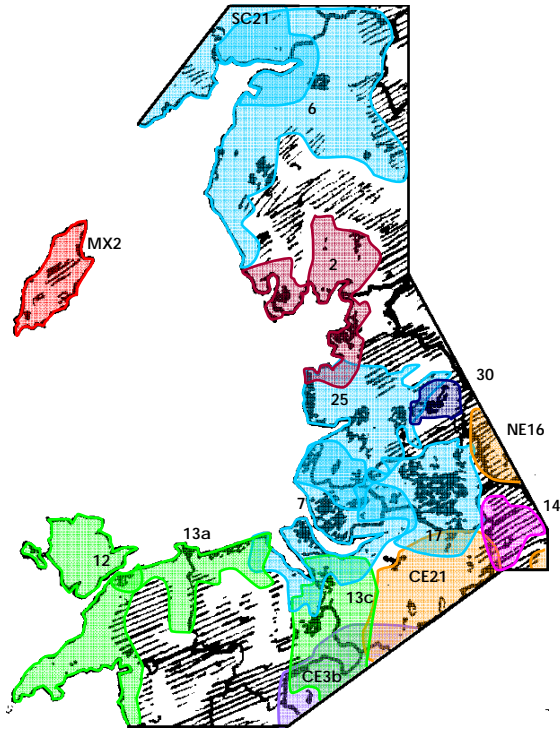

North West England and Wales

ASIAN SOUND RADIO		DAB NW1	IMAGINE FM		NW15	WIRE FM		NW32
Asian	Independent	2 050 000	Adult	Independent	1 460 000	Adult	UTV	310 000
SE Lancashire & N Gt Mancs	963 Haslingden	0.2	South & Cent Gt Manchester	104.9 Romiley	0.64	Warrington, Runcorn, Widnes	107.2 High Warren	0.1
Manchester & East Gt Mancs	1377 Ashton Moss	0.08	17/2/1990 as KFM. Merged with 96.4 as Signal Cheshire in 1992, becoming Signal FM in 1997. Imagine FM from 1/2000.					
THE BAY		NW2	JUICE FM (LIVERPOOL)		NW16	WISH FM		NW33
Adult	CN Group	300 000	New Music	Absolute (UTV)	1 060 000	Adult	UTV	550 000
S Cumbria & NW Lancashire	96.9 Morecambe Bay	3.2	Liverpool area	107.6 Liverpool A Cath	0.1	Greater Manchester	102.4 Billinge Hill	0.1
Windermere & Ambleside	102.3 Windermere	0.04	2/4/1998 as Crash FM. Juice from 3/2000.					
Kendal, Cumbria	103.2 Kendal	0.1	KEY 103		DAB NW17	XFM (MANCHESTER, NET)		DAB NW34
1/3/1993.			Contemporary	Bauer	2 810 000	Modern Rock	Global Radio	2 300 000
THE BEE		NW3	Greater Manchester	103.0 Saddleworth	4.0	Greater Manchester	97.7 Sunley Building	1.0
Adult, Oldies	Independent	170 000	2/4/1974 as Piccadilly (mixed), Key 103 (Adult) 3/9/1988*. Piccadilly Key 103 from 1990-1996 and 2000-2.					
Blackburn, Darwen, Accrington	107.0 Haslington Road	0.5	1/10/2005.			COMMUNITY RADIO (NW ENGLAND & WALES)		
CAPITAL FM (NORTH WEST, NET)		DAB NW4	LAKELAND RADIO		NW18	ALL FM		
Contemporary	Global Radio	2 700 000	Oldies, Adult	CN Group/ Ind.	100 000	South Manchester	Mixed Format	
Greater Manchester	102.0 Sunley Building	1.0	Kendal, Cumbria	100.1 Kendal	0.2	Bolton	96.9 Longsight	0.05
16/10/1994 as Kiss 102 (Dance format). Replaced Sunset			Windermere & Ambleside	100.8 Windermere	0.12	BOLTON FM		
22/10/1989-1994. Galaxy 102 from 19/9/1997. Capital FM and format change from 3/1/2011.			27/10/2001.			Bolton	96.5 Bolton	0.025
CENTRAL RADIO		NW5	MAGIC 999 (NET)		DAB NW19	CALON FM		
Adult	Niocom	330 000	Oldies	Bauer	1 060 000	Wrexham	Mixed Format	
Preston and Leyland area	106.5 Bee Lane	0.133	South, West & Cent Lancashire	999 Longton	0.8	CANALSIDE RADIO		
Chorley	96.3 planned		5/10/1982 as Red Rose (Mixed format), Red Rose Gold (Oldies) from 1/6/1990, then Red Rose 999 (Oldies, Adult) from 1996. Magic from 1/1999 with Soft format. Oldies from 2003.					
10/2008..			MAGIC 1152 (MANCHESTER, NET)		DAB NW20	CHESHIRE FM		
CFM		NW6	Oldies	Bauer	2 160 000	Northwich & Middlewich area	92.5 Northwich	0.019
Adult, Contemporary	Bauer	300 000	Greater Manchester	1152 Ashton Moss	1.5	CHORLEY FM		
North Cumbria	96.4 Caldbeck	1.25	3/9/1988* as Piccadilly (mixed format), Piccadilly Gold (Oldies) from 1990, Piccadilly (Oldies, Adult, Talk) from 1996. Magic from 4/1999 with Soft format. Oldies from 2003.					
Workington area, Cumbria	102.2 Broughton Moor	0.815	MAGIC 1548 (NET)		DAB NW21	CRESCENT RADIO		
Penrith, Cumbria	102.5 Penrith	0.1	Oldies	Bauer	1 680 000	Rochdale	97.0 Stoneyfield	0.02
Whitehaven area, Cumbria	103.4 Whitehaven	0.4	Merseyside	1548 Bebington	1.0	DIVERSITY FM		
14/4/1993 North. 14/4/1995 West. Stations fully merged in 2003			21/10/1989* as City Talk, talk format. Then, Radio City Gold/ Radio City AM, oldies format from 1992 to 1997. Magic from 12/2/1997 with Soft format. Oldies from 2003.					
CITY FM		DAB NW7	REAL RADIO (NORTH WEST)		DAB NW22	RADIO ELWAY/ POINT FM		
Contemporary	Bauer	2 420 000	Adult, Talk, Sport	GMG	5 670 000	Rhyl & Prestatyn area	Mixed Format	
Merseyside & West Cheshire	96.7 Allerton Park	8.2	North West England	105.4 Winter Hill	5.0	FLAME CCR		
21/10/1974.			8/9/1998 as Century. Real Radio from 1/2009.					
CITY TALK		DAB NW8	REAL RADIO (WALES)		DAB NW23/SW24/CE18	IRISH FM		
Talk, Adult	Bauer	2 000 000	Adult, Talk	GMG	720 000	Manchester	Christian	
Merseyside & West Cheshire	105.9 Allerton Park	7.57	East Clwyd	88.0 Wrexham	1.4	Wirral	1521 Bidston	0.01
28/11/2008.			N Clwyd and NE Gwynedd	105.7 Great Orme Head	1.25	GAYDIO		
DEF 106.3		NW9	W & N Gwynedd & Anglesey	107.2 Arfon	18.75	HALTON FM		
Adult, Oldies	Independent	200 000	See other regions for more transmitters					
Chester	106.3 The Steam Mill	0.13	REVOLUTION FM		NW24	INDIGO FM		
01/03/2003.			Adult	Independent	400 000	Kirkby Lonsdale area, Cumbria	106.6 Kearsistwick	0.1
DUNE FM		NW10	Oldham area	96.2 Oldham Civic C	0.1	KCC LIVE		
Adult, Oldies	Niocom	340 000	30/8/1999.					
Southport, Ormskirk & Sefton	107.9 SiteGaw Hill	0.1	ROCK FM		DAB NW25	KNOWSLEY FM		
12/10/1997.			Contemporary	Bauer	1 340 000	Knowsley, Merseyside	99.8 Knowsley	0.025
GOLD (NAT+LN)		NW11	South, West & Cent Lancashire	97.4 Winter Hill	2.0	NORTH MANCHESTER FM		
Oldies	Global Radio	3 170 000	1/6/1990* as Red Rose Rock FM. Rock FM from 1996.					
East Clwyd & West Cheshire	a 1260 Farndon	0.64	ROCK RADIO (MANCHESTER)		NW26	OLDHAM COMMUNITY R		
Greater Manchester	b 1458 Ashton Moss	5.0	Rock, Talk	GMG	2 300 000	Oldham	99.7 Oldham	0.025
a: 31/3/1989* as Marcher Gold. Joined Classic Gold Network in 2001 as Classic Gold Marcher.			Greater Manchester	106.1 Sunley Building	1.0	PEACE FM		
b: 20/6/1994 as Fortune 1458 with Soft, Adult, Talk format. Lite AM from 9/1996 with Easy, Soft format. Big from 5/2000 with Adult, Rock format. Capital Gold from 21/2/2002			6/5/2008.					
Both: Gold from 3/8/2007. National plus local news from 28/6/2010.			SILK FM		NW27	PENDLE COMMUNITY RADIO		
HEART CYMRU		NW12	Soft, Adult	Independent	230 000	Nelson, Lancashire	103.1 Brierfields	0.025
Adult, Welsh	Global Radio	180 000	East Cheshire	106.9 Sutton Common	0.1	POINT FM		
W & N Gwynedd & Anglesey	103.0 Arfon	18.75	25/5/1998.					
11/12/1998 as Champion FM. Heart from 22/6/2009.			SMOOTH RADIO (NAT+LN)		DAB NW28	PRESTON FM		
HEART NORTH WEST AND WALES		NW13	Oldies, Easy, (Jazz overnight)	GMG	5 670 000	Preston	103.2 Preston	0.025
Adult	Global Radio	1 050 000	North West England	100.4 Winter Hill	5.0	PURE RADIO		
N Clwyd and NE Gwynedd	a: 96.3 Great Orme Head	1.25	1/9/1994 as JFM (Jazz, Soul format). Jazz FM from 1995. Smooth FM (Soul format) from 3/2004. Present format from late 2007. National plus local news from 4/10/2010.					
Wirral and North East Clwyd	b 97.1 Moel-y-Parc	0.3	TOWER FM		NW29	ROSSENDALE RADIO		
East Clwyd & West Cheshire	c 103.4 Wrexham	1.4	Adult	UTV	450 000	Rossendale Valley, Lancs	104.7 Haslingden	0.025
a: 27/8/1993 as Coast FM.			Bolton and Bury area	107.4 Old Holts Fm	0.1	SALFORD COMMUNITY R		
b: 1990. Separated from MFM 103.4 in 1996 as MFM 97.1. Buzz from 14/2/1998.			20/3/1999.					
c: 5/9/1983 as Marcher Sound. MFM from 31/3/1989 to 9/2006.			WAVE FM		NW31	SALFORD COMMUNITY R		
All: Heart from 22/6/2009. Stations merged 2/7/2010.			Adult	UTV	330 000	Salford and Swinton	94.4 Swinton Civic C.	0.025
HIGH PEAK RADIO		NW14	Blackpool area	96.5 Blackpool Tower	0.1	7 WAVES COMMUNITY R		
Adult, Oldies	Independent	80 000	25/5/1992 as Radio Wave. Wave FM from 1998.					
New Mills and Whaley Bridge	103.3 Buxworth	0.17	2BR		NW30	TAMESIDE COMMUNITY R		
Hope Valley, Derbyshire	103.3 Hope Valley	0.1	Adult, Oldies	TLRC (UKRD)	000	TUNDU FM		
Buxton area, Derbyshire	106.4 Buxton	0.25	Burnley, Nelson and Colne	99.8 Pendle Forest	0.75	UNITY RADIO		
Glossop and Hadfield, Derbys	106.4 Glossop	0.25	25/7/2000.					
Chapel-en-le-Frith, Derbys	106.6 Chapel-en-le-Frith	0.07	WAVE FM		NW31	WYTHENSHAW FM		
4/4/2004.			Adult	UTV	330 000	Wythenshawe, Gt Manc	97.2 Wythenshawe	0.05