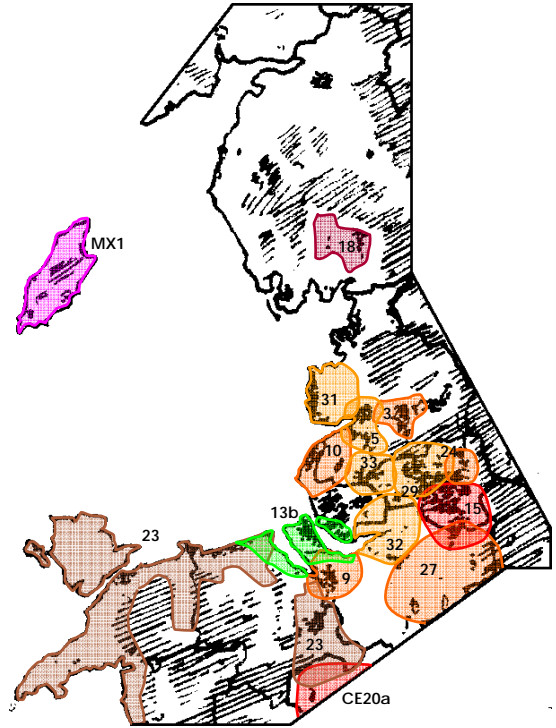

North West England and Wales

ASIAN SOUND RADIO		DAB NW1	IMAGINE FM		NW15	WIRE FM		NW32
Asian	Independent	2 050 000	Adult	Independent	1 460 000	Adult	UTV	310 000
SE Lancashire & N Gt Mancs	963 Haslingden	0.2	South & Cent Gt Manchester	104.9 Romiley	0.64	Warrington, Runcorn, Widnes	107.2 High Warren	0.1
Manchester & East Gt Mancs	1377 Ashton Moss	0.08	17/2/1990 as KFM. Merged with 96.4 as Signal Cheshire in 1992, becoming Signal FM in 1997. Imagine FM from 1/2000.					
THE BAY		NW2	JUICE FM (LIVERPOOL)		NW16	WISH FM		NW33
Adult	CN Group	300 000	New Music	Absolute (UTV)	1 060 000	Adult	UTV	550 000
S Cumbria & NW Lancashire	96.9 Morecambe Bay	3.2	Liverpool area	107.6 Liverpool A Cath	0.1	Greater Manchester	102.4 Billinge Hill	0.1
Windermere & Ambleside	102.3 Windermere	0.04	2/4/1998 as Crash FM. Juice from 3/2000.					
Kendal, Cumbria	103.2 Kendal	0.1	KEY 103		DAB NW17	XFM (MANCHESTER, NET)		DAB NW34
1/3/1993.			Contemporary	Bauer	2 810 000	Modern Rock	Global Radio	2 300 000
THE BEE		NW3	Greater Manchester	103.0 Saddleworth	4.0	Greater Manchester	97.7 Sunley Building	1.0
Adult, Oldies	Independent	170 000	2/4/1974 as Piccadilly (mixed), Key 103 (Adult) 3/9/1988*. Piccadilly Key 103 from 1990-1996 and 2000-2.					
Blackburn, Darwen, Accrington	107.0 Haslington Road	0.5	1/10/2005.			COMMUNITY RADIO (NW ENGLAND & WALES)		
CAPITAL FM (NORTH WEST, NET)		DAB NW4	LAKELAND RADIO		NW18	ALL FM		
Contemporary	Global Radio	2 700 000	Oldies, Adult	CN Group/ Ind.	100 000	South Manchester	Mixed Format	
Greater Manchester	102.0 Sunley Building	1.0	Kendal, Cumbria	100.1 Kendal	0.2	Bolton	96.9 Longsight	0.05
16/10/1994 as Kiss 102 (Dance format). Replaced Sunset			Windermere & Ambleside	100.8 Windermere	0.12	BOLTON FM		
22/10/1989-1994. Galaxy 102 from 19/9/1997. Capital FM and format change from 3/1/2011.			27/10/2001.			Bolton	96.5 Bolton	0.025
CENTRAL RADIO		NW5	MAGIC 999 (NET)		DAB NW19	CALON FM		
Adult	Niocom	330 000	Oldies	Bauer	1 060 000	Wrexham	Mixed Format	
Preston and Leyland area	106.5 Bee Lane	0.133	South, West & Cent Lancashire	999 Longton	0.8	CANALSIDE RADIO		
Chorley	96.3 planned		5/10/1982 as Red Rose (Mixed format), Red Rose Gold (Oldies) from 1/6/1990, then Red Rose 999 (Oldies, Adult) from 1996. Magic from 1/1999 with Soft format. Oldies from 2003.					
10/2008..			MAGIC 1152 (MANCHESTER, NET)		DAB NW20	CHESHIRE FM		
CFM		NW6	Oldies	Bauer	2 160 000	Northwich & Middlewich area	92.5 Northwich	0.019
Adult, Contemporary	Bauer	300 000	Greater Manchester	1152 Ashton Moss	1.5	CHORLEY FM		
North Cumbria	96.4 Caldbeck	1.25	3/9/1988* as Piccadilly (mixed format), Piccadilly Gold (Oldies) from 1990, Piccadilly (Oldies, Adult, Talk) from 1996. Magic from 4/1999 with Soft format. Oldies from 2003.					
Workington area, Cumbria	102.2 Broughton Moor	0.815	MAGIC 1548 (NET)		DAB NW21	CRESCENT RADIO		
Penrith, Cumbria	102.5 Penrith	0.1	Oldies	Bauer	1 680 000	Rochdale	97.0 Stoneyfield	0.02
Whitehaven area, Cumbria	103.4 Whitehaven	0.4	Merseyside	1548 Bebington	1.0	DIVERSITY FM		
14/4/1993 North. 14/4/1995 West. Stations fully merged in 2003			21/10/1989* as City Talk, talk format. Then, Radio City Gold/ Radio City AM, oldies format from 1992 to 1997. Magic from 12/2/1997 with Soft format. Oldies from 2003.					
CITY FM		DAB NW7	REAL RADIO (NORTH WEST)		DAB NW22	RADIO ELWAY/ POINT FM		
Contemporary	Bauer	2 420 000	Adult, Talk, Sport	GMG	5 670 000	Rhyl & Prestatyn area	Mixed Format	
Merseyside & West Cheshire	96.7 Allerton Park	8.2	North West England	105.4 Winter Hill	5.0	FLAME CCR		
21/10/1974.			8/9/1998 as Century. Real Radio from 1/2009.					
CITY TALK		DAB NW8	REAL RADIO (WALES)		DAB NW23/SW24/CE18	IRISH FM		
Talk, Adult	Bauer	2 000 000	Adult, Talk	GMG	720 000	Manchester	Christian	
Merseyside & West Cheshire	105.9 Allerton Park	7.57	East Clwyd	88.0 Wrexham	1.4	Wirral	1521 Bidston	0.01
28/11/2008.			N Clwyd and NE Gwynedd	105.7 Great Orme Head	1.25	GAYDIO		
DEF 106.3		NW9	W & N Gwynedd & Anglesey	107.2 Arfon	18.75	HALTON FM		
Adult, Oldies	Independent	200 000	See other regions for more transmitters					
Chester	106.3 The Steam Mill	0.13	REVOLUTION FM		NW24	INDIGO FM		
01/03/2003.			Adult	Independent	400 000	Kirkby Lonsdale area, Cumbria	106.6 Kearsistwick	0.1
DUNE FM		NW10	Oldham area	96.2 Oldham Civic C	0.1	KCC LIVE		
Adult, Oldies	Niocom	340 000	30/8/1999.					
Southport, Ormskirk & Sefton	107.9 SiteGaw Hill	0.1	ROCK FM		DAB NW25	KNOWSLEY FM		
12/10/1997.			Contemporary	Bauer	1 340 000	Knowsley, Merseyside	99.8 Knowsley	0.025
GOLD (NAT+LN)		NW11	South, West & Cent Lancashire	97.4 Winter Hill	2.0	NORTH MANCHESTER FM		
Oldies	Global Radio	3 170 000	1/6/1990* as Red Rose Rock FM. Rock FM from 1996.					
East Clwyd & West Cheshire	a 1260 Farndon	0.64	ROCK RADIO (MANCHESTER)		NW26	OLDHAM COMMUNITY R		
Greater Manchester	b 1458 Ashton Moss	5.0	Rock, Talk	GMG	2 300 000	Oldham	99.7 Oldham	0.025
a: 31/3/1989* as Marcher Gold. Joined Classic Gold Network in 2001 as Classic Gold Marcher.			Greater Manchester	106.1 Sunley Building	1.0	PEACE FM		
b: 20/6/1994 as Fortune 1458 with Soft, Adult, Talk format. Lite AM from 9/1996 with Easy, Soft format. Big from 5/2000 with Adult, Rock format. Capital Gold from 21/2/2002			6/5/2008.					
Both: Gold from 3/8/2007. National plus local news from 28/6/2010.			SILK FM		NW27	PENDLE COMMUNITY RADIO		
HEART CYMRU		NW12	Soft, Adult	Independent	230 000	Nelson, Lancashire	103.1 Brierfields	0.025
Adult, Welsh	Global Radio	180 000	East Cheshire	106.9 Sutton Common	0.1	POINT FM		
W & N Gwynedd & Anglesey	103.0 Arfon	18.75	25/5/1998.					
11/12/1998 as Champion FM. Heart from 22/6/2009.			SMOOTH RADIO (NAT+LN)		DAB NW28	PRESTON FM		
HEART NORTH WEST AND WALES		NW13	Oldies, Easy, (Jazz overnight)	GMG	5 670 000	Preston	103.2 Preston	0.025
Adult	Global Radio	1 050 000	North West England	100.4 Winter Hill	5.0	PURE RADIO		
N Clwyd and NE Gwynedd	a: 96.3 Great Orme Head	1.25	1/9/1994 as JFM (Jazz, Soul format). Jazz FM from 1995. Smooth FM (Soul format) from 3/2004. Present format from late 2007. National plus local news from 4/10/2010.					
Wirral and North East Clwyd	b 97.1 Moel-y-Parc	0.3	TOWER FM		NW29	ROSSENDALE RADIO		
East Clwyd & West Cheshire	c 103.4 Wrexham	1.4	Adult	UTV	450 000	Rossendale Valley, Lancs	104.7 Haslingden	0.025
a: 27/8/1993 as Coast FM.			Bolton and Bury area	107.4 Old Holts Fm	0.1	SALFORD COMMUNITY R		
b: 1990. Separated from MFM 103.4 in 1996 as MFM 97.1. Buzz from 14/2/1998.			20/3/1999.					
c: 5/9/1983 as Marcher Sound. MFM from 31/3/1989 to 9/2006.			WAVE FM		NW31	SALFORD COMMUNITY R		
All: Heart from 22/6/2009. Stations merged 2/7/2010.			Adult	UTV	330 000	Salford and Swinton	94.4 Swinton Civic C.	0.025
HIGH PEAK RADIO		NW14	Blackpool area	96.5 Blackpool Tower	0.1	7 WAVES COMMUNITY R		
Adult, Oldies	Independent	80 000	25/5/1992 as Radio Wave. Wave FM from 1998.					
New Mills and Whaley Bridge	103.3 Buxworth	0.17	2BR		NW30	TAMESIDE COMMUNITY R		
Hope Valley, Derbyshire	103.3 Hope Valley	0.1	Adult, Oldies	TLRC (UKRD)	000	TUNDU FM		
Buxton area, Derbyshire	106.4 Buxton	0.25	Burnley, Nelson and Colne	99.8 Pendle Forest	0.75	UNITY RADIO		
Glossop and Hadfield, Derbys	106.4 Glossop	0.25	25/7/2000.					
Chapel-en-le-Frith, Derbys	106.6 Chapel-en-le-Frith	0.07	WAVE FM		NW31	WYTHENSHAW FM		
4/4/2004.			Adult	UTV	330 000	Wythenshawe, Gt Manc	97.2 Wythenshawe	0.05