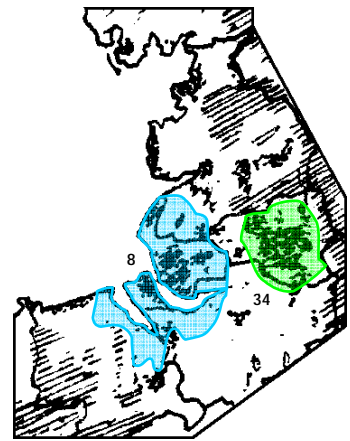

North West England and Wales

ASIAN SOUND RADIO		DAB NW1	IMAGINE FM		NW15	WIRE FM		NW32
Asian	Independent	2 050 000	Adult	Independent	1 460 000	Adult	UTV	310 000
SE Lancashire & N Gt Mancs	963 Haslingden	0.2	South & Cent Gt Manchester	104.9 Romiley	0.64	Warrington, Runcorn, Widnes	107.2 High Warren	0.1
Manchester & East Gt Mancs	1377 Ashton Moss	0.08	17/2/1990 as KFM. Merged with 96.4 as Signal Cheshire in 1992, becoming Signal FM in 1997. Imagine FM from 1/2000.					
THE BAY		NW2	JUICE FM (LIVERPOOL)		NW16	WISH FM		NW33
Adult	CN Group	300 000	New Music	Absolute (UTV)	1 060 000	Adult	UTV	550 000
S Cumbria & NW Lancashire	96.9 Morecambe Bay	3.2	Liverpool area	107.6 Liverpool A Cath	0.1	Greater Manchester	102.4 Billinge Hill	0.1
Windermere & Ambleside	102.3 Windermere	0.04	2/4/1998 as Crash FM. Juice from 3/2000.					
Kendal, Cumbria	103.2 Kendal	0.1	KEY 103		DAB NW17	XFM (MANCHESTER, NET)		DAB NW34
1/3/1993.			Contemporary	Bauer	2 810 000	Modern Rock	Global Radio	2 300 000
THE BEE		NW3	Greater Manchester	103.0 Saddleworth	4.0	Greater Manchester	97.7 Sunley Building	1.0
Adult, Oldies	Independent	170 000	2/4/1974 as Piccadilly (mixed), Key 103 (Adult) 3/9/1988*. Piccadilly Key 103 from 1990-1996 and 2000-2.					
Blackburn, Darwen, Accrington	107.0 Haslington Road	0.5	1/10/2005.			COMMUNITY RADIO (NW ENGLAND & WALES)		
CAPITAL FM (NORTH WEST, NET)		DAB NW4	LAKELAND RADIO		NW18	ALL FM		
Contemporary	Global Radio	2 700 000	Oldies, Adult	CN Group/ Ind.	100 000	South Manchester	Mixed Format	
Greater Manchester	102.0 Sunley Building	1.0	Kendal, Cumbria	100.1 Kendal	0.2	Bolton	96.9 Longsight	0.05
16/10/1994 as Kiss 102 (Dance format). Replaced Sunset			Windermere & Ambleside	100.8 Windermere	0.12	BOLTON FM		
22/10/1989-1994. Galaxy 102 from 19/9/1997. Capital FM and format change from 3/1/2011.			27/10/2001.			Bolton	96.5 Bolton	0.025
CENTRAL RADIO		NW5	MAGIC 999 (NET)		DAB NW19	CALON FM		
Adult	Niocom	330 000	Oldies	Bauer	1 060 000	Wrexham	Mixed Format	
Preston and Leyland area	106.5 Bee Lane	0.133	South, West & Cent Lancashire	999 Longton	0.8	CANALSIDE RADIO		
Chorley	96.3 planned		5/10/1982 as Red Rose (Mixed format), Red Rose Gold (Oldies) from 1/6/1990, then Red Rose 999 (Oldies, Adult) from 1996. Magic from 1/1999 with Soft format. Oldies from 2003.					
10/2008..			MAGIC 1152 (MANCHESTER, NET)		DAB NW20	CHESHIRE FM		
CFM		NW6	Oldies	Bauer	2 160 000	Northwich & Middlewich area	92.5 Northwich	0.019
Adult, Contemporary	Bauer	300 000	Greater Manchester	1152 Ashton Moss	1.5	CHORLEY FM		
North Cumbria	96.4 Caldbeck	1.25	3/9/1988* as Piccadilly (mixed format), Piccadilly Gold (Oldies) from 1990, Piccadilly (Oldies, Adult, Talk) from 1996. Magic from 4/1999 with Soft format. Oldies from 2003.					
Workington area, Cumbria	102.2 Broughton Moor	0.815	MAGIC 1548 (NET)		DAB NW21	CRESCENT RADIO		
Penrith, Cumbria	102.5 Penrith	0.1	Oldies	Bauer	1 680 000	Rochdale	97.0 Stoneyfield	0.02
Whitehaven area, Cumbria	103.4 Whitehaven	0.4	Merseyside	1548 Bebington	1.0	DIVERSITY FM		
14/4/1993 North. 14/4/1995 West. Stations fully merged in 2003			21/10/1989* as City Talk, talk format. Then, Radio City Gold/ Radio City AM, oldies format from 1992 to 1997. Magic from 12/2/1997 with Soft format. Oldies from 2003.					
CITY FM		DAB NW7	REAL RADIO (NORTH WEST)		DAB NW22	RADIO ELWAY/ POINT FM		
Contemporary	Bauer	2 420 000	Adult, Talk, Sport	GMG	5 670 000	Rhyl & Prestatyn area	Mixed Format	
Merseyside & West Cheshire	96.7 Allerton Park	8.2	North West England	105.4 Winter Hill	5.0	FLAME CCR		
21/10/1974.			8/9/1998 as Century. Real Radio from 1/2009.					
CITY TALK		DAB NW8	REAL RADIO (WALES)		DAB NW23/SW24/CE18	IRISH FM		
Talk, Adult	Bauer	2 000 000	Adult, Talk	GMG	720 000	Manchester	Christian	
Merseyside & West Cheshire	105.9 Allerton Park	7.57	East Clwyd	88.0 Wrexham	1.4	Wirral	1521 Bidston	0.01
28/11/2008.			N Clwyd and NE Gwynedd	105.7 Great Orme Head	1.25	GAYDIO		
DEF 106.3		NW9	W & N Gwynedd & Anglesey	107.2 Arfon	18.75	HALTON FM		
Adult, Oldies	Independent	200 000	See other regions for more transmitters					
Chester	106.3 The Steam Mill	0.13	REVOLUTION FM		NW24	INDIGO FM		
01/03/2003.			Adult	Independent	400 000	Kirkby Lonsdale area, Cumbria	106.6 Kearsistwick	0.1
DUNE FM		NW10	Oldham area	96.2 Oldham Civic C	0.1	KCC LIVE		
Adult, Oldies	Niocom	340 000	30/8/1999.					
Southport, Ormskirk & Sefton	107.9 SiteGaw Hill	0.1	ROCK FM		DAB NW25	KNOWSLEY FM		
12/10/1997.			Contemporary	Bauer	1 340 000	Knowsley, Merseyside	99.8 Knowsley	0.025
GOLD (NAT+LN)		NW11	South, West & Cent Lancashire	97.4 Winter Hill	2.0	NORTH MANCHESTER FM		
Oldies	Global Radio	3 170 000	1/6/1990* as Red Rose Rock FM. Rock FM from 1996.					
East Clwyd & West Cheshire	a 1260 Farndon	0.64	ROCK RADIO (MANCHESTER)		NW26	OLDHAM COMMUNITY R		
Greater Manchester	b 1458 Ashton Moss	5.0	Rock, Talk	GMG	2 300 000	Oldham	99.7 Oldham	0.025
a: 31/3/1989* as Marcher Gold. Joined Classic Gold Network in 2001 as Classic Gold Marcher.			Greater Manchester	106.1 Sunley Building	1.0	PEACE FM		
b: 20/6/1994 as Fortune 1458 with Soft, Adult, Talk format. Lite AM from 9/1996 with Easy, Soft format. Big from 5/2000 with Adult, Rock format. Capital Gold from 21/2/2002			6/5/2008.					
Both: Gold from 3/8/2007. National plus local news from 28/6/2010.			SILK FM		NW27	PENDLE COMMUNITY RADIO		
HEART CYMRU		NW12	Soft, Adult	Independent	230 000	Nelson, Lancashire	103.1 Brierfields	0.025
Adult, Welsh	Global Radio	180 000	East Cheshire	106.9 Sutton Common	0.1	POINT FM		
W & N Gwynedd & Anglesey	103.0 Arfon	18.75	25/5/1998.					
11/12/1998 as Champion FM. Heart from 22/6/2009.			SMOOTH RADIO (NAT+LN)		DAB NW28	PRESTON FM		
HEART NORTH WEST AND WALES		NW13	Oldies, Easy, (Jazz overnight)	GMG	5 670 000	Preston	103.2 Preston	0.025
Adult	Global Radio	1 050 000	North West England	100.4 Winter Hill	5.0	PURE RADIO		
N Clwyd and NE Gwynedd	a: 96.3 Great Orme Head	1.25	1/9/1994 as JFM (Jazz, Soul format). Jazz FM from 1995. Smooth FM (Soul format) from 3/2004. Present format from late 2007. National plus local news from 4/10/2010.					
Wirral and North East Clwyd	b 97.1 Moel-y-Parc	0.3	TOWER FM		NW29	ROSSENDALE RADIO		
East Clwyd & West Cheshire	c 103.4 Wrexham	1.4	Adult	UTV	450 000	Rossendale Valley, Lancs	104.7 Haslingden	0.025
a: 27/8/1993 as Coast FM.			Bolton and Bury area	107.4 Old Holts Fm	0.1	SALFORD COMMUNITY R		
b: 1990. Separated from MFM 103.4 in 1996 as MFM 97.1. Buzz from 14/2/1998.			20/3/1999.					
c: 5/9/1983 as Marcher Sound. MFM from 31/3/1989 to 9/2006.			WAVE FM		NW31	SALFORD COMMUNITY R		
All: Heart from 22/6/2009. Stations merged 2/7/2010.			Adult	UTV	330 000	Salford and Swinton	94.4 Swinton Civic C.	0.025
HIGH PEAK RADIO		NW14	Blackpool area	96.5 Blackpool Tower	0.1	7 WAVES COMMUNITY R		
Adult, Oldies	Independent	80 000	25/5/1992 as Radio Wave. Wave FM from 1998.					
New Mills and Whaley Bridge	103.3 Buxworth	0.17	2BR		NW30	TAMESIDE COMMUNITY R		
Hope Valley, Derbyshire	103.3 Hope Valley	0.1	Adult, Oldies	TLRC (UKRD)	000	TUNDU FM		
Buxton area, Derbyshire	106.4 Buxton	0.25	Burnley, Nelson and Colne	99.8 Pendle Forest	0.75	UNITY RADIO		
Glossop and Hadfield, Derbys	106.4 Glossop	0.25	25/7/2000.					
Chapel-en-le-Frith, Derbys	106.6 Chapel-en-le-Frith	0.07	WAVE FM		NW31	WYTHENSHAW FM		
4/4/2004.			Adult	UTV	330 000	Wythenshawe, Gt Manc	97.2 Wythenshawe	0.05