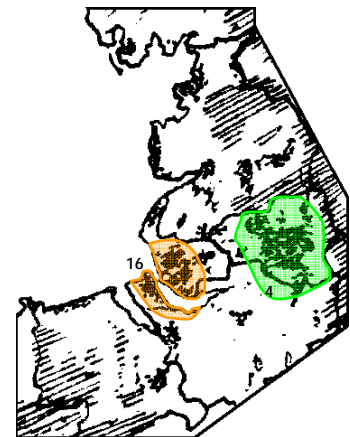

North West England and Wales

ASIAN SOUND RADIO		DAB NW1	IMAGINE FM		NW15	WIRE FM		NW32
Asian	Independent	2 050 000	Adult	Independent	1 460 000	Adult	UTV	310 000
SE Lancashire & N Gt Mancs	963 Haslingden	0.2	South & Cent Gt Manchester	104.9 Romiley	0.64	Warrington, Runcorn, Widnes	107.2 High Warren	0.1
Manchester & East Gt Mancs	1377 Ashton Moss	0.08	17/2/1990 as KFM. Merged with 96.4 as Signal Cheshire in 1992, becoming Signal FM in 1997. Imagine FM from 1/2000.					
THE BAY		NW2	JUICE FM (LIVERPOOL)		NW16	WISH FM		NW33
Adult	CN Group	300 000	New Music	Absolute (UTV)	1 060 000	Adult	UTV	550 000
S Cumbria & NW Lancashire	96.9 Morecambe Bay	3.2	Liverpool area	107.6 Liverpool A Cath	0.1	Greater Manchester	102.4 Billinge Hill	0.1
Windermere & Ambleside	102.3 Windermere	0.04	2/4/1998 as Crash FM. Juice from 3/2000.					
Kendal, Cumbria	103.2 Kendal	0.1	KEY 103		DAB NW17	XFM (MANCHESTER, NET)		DAB NW34
1/3/1993.			Contemporary	Bauer	2 810 000	Modern Rock	Global Radio	2 300 000
THE BEE		NW3	Greater Manchester	103.0 Saddleworth	4.0	Greater Manchester	97.7 Sunley Building	1.0
Adult, Oldies	Independent	170 000	2/4/1974 as Piccadilly (mixed), Key 103 (Adult) 3/9/1988*. Piccadilly Key 103 from 1990-1996 and 2000-2.					
Blackburn, Darwen, Accrington	107.0 Haslington Road	0.5	1/10/2005.			COMMUNITY RADIO (NW ENGLAND & WALES)		
CAPITAL FM (NORTH WEST, NET)		DAB NW4	LAKELAND RADIO		NW18	ALL FM		
Contemporary	Global Radio	2 700 000	Oldies, Adult	CN Group/ Ind.	100 000	South Manchester	Mixed Format	
Greater Manchester	102.0 Sunley Building	1.0	Kendal, Cumbria	100.1 Kendal	0.2	Bolton	96.9 Longsight	0.05
16/10/1994 as Kiss 102 (Dance format). Replaced Sunset			Windermere & Ambleside	100.8 Windermere	0.12	BOLTON FM		
22/10/1989-1994. Galaxy 102 from 19/9/1997. Capital FM and format change from 3/1/2011.			27/10/2001.			Bolton	96.5 Bolton	0.025
CENTRAL RADIO		NW5	MAGIC 999 (NET)		DAB NW19	CALON FM		
Adult	Niocom	330 000	Oldies	Bauer	1 060 000	Wrexham	Mixed Format	
Preston and Leyland area	106.5 Bee Lane	0.133	South, West & Cent Lancashire	999 Longton	0.8	CANALSIDE RADIO		
Chorley	96.3 planned		5/10/1982 as Red Rose (Mixed format), Red Rose Gold (Oldies) from 1/6/1990, then Red Rose 999 (Oldies, Adult) from 1996. Magic from 1/1999 with Soft format. Oldies from 2003.					
10/2008..			MAGIC 1152 (MANCHESTER, NET)		DAB NW20	CHESHIRE FM		
CFM		NW6	Oldies	Bauer	2 160 000	Northwich & Middlewich area	92.5 Northwich	0.019
Adult, Contemporary	Bauer	300 000	Greater Manchester	1152 Ashton Moss	1.5	CHORLEY FM		
North Cumbria	96.4 Caldbeck	1.25	3/9/1988* as Piccadilly (mixed format), Piccadilly Gold (Oldies) from 1990, Piccadilly (Oldies, Adult, Talk) from 1996. Magic from 4/1999 with Soft format. Oldies from 2003.					
Workington area, Cumbria	102.2 Broughton Moor	0.815	MAGIC 1548 (NET)		DAB NW21	CRESCENT RADIO		
Penrith, Cumbria	102.5 Penrith	0.1	Oldies	Bauer	1 680 000	Rochdale	97.0 Stoneyfield	0.02
Whitehaven area, Cumbria	103.4 Whitehaven	0.4	Merseyside	1548 Bebington	1.0	DIVERSITY FM		
14/4/1993 North. 14/4/1995 West. Stations fully merged in 2003			21/10/1989* as City Talk, talk format. Then, Radio City Gold/ Radio City AM, oldies format from 1992 to 1997. Magic from 12/2/1997 with Soft format. Oldies from 2003.					
CITY FM		DAB NW7	REAL RADIO (NORTH WEST)		DAB NW22	RADIO ELWAY/ POINT FM		
Contemporary	Bauer	2 420 000	Adult, Talk, Sport	GMG	5 670 000	Rhyl & Prestatyn area	Mixed Format	
Merseyside & West Cheshire	96.7 Allerton Park	8.2	North West England	105.4 Winter Hill	5.0	FLAME CCR		
21/10/1974.			8/9/1998 as Century. Real Radio from 1/2009.					
CITY TALK		DAB NW8	REAL RADIO (WALES)		DAB NW23/SW24/CE18	IRISH FM		
Talk, Adult	Bauer	2 000 000	Adult, Talk	GMG	720 000	Manchester	Christian	
Merseyside & West Cheshire	105.9 Allerton Park	7.57	East Clwyd	88.0 Wrexham	1.4	Wirral	1521 Bidston	0.01
28/11/2008.			N Clwyd and NE Gwynedd	105.7 Great Orme Head	1.25	GAYDIO		
DEF 106.3		NW9	W & N Gwynedd & Anglesey	107.2 Arfon	18.75	HALTON FM		
Adult, Oldies	Independent	200 000	See other regions for more transmitters					
Chester	106.3 The Steam Mill	0.13	REVOLUTION FM		NW24	INDIGO FM		
01/03/2003.			Adult	Independent	400 000	Kirkby Lonsdale area, Cumbria	106.6 Kearsistwick	0.1
DUNE FM		NW10	Oldham area	96.2 Oldham Civic C	0.1	KCC LIVE		
Adult, Oldies	Niocom	340 000	30/8/1999.					
Southport, Ormskirk & Sefton	107.9 SiteGaw Hill	0.1	ROCK FM		DAB NW25	KNOWSLEY FM		
12/10/1997.			Contemporary	Bauer	1 340 000	Knowsley, Merseyside	99.8 Knowsley	0.025
GOLD (NAT+LN)		NW11	South, West & Cent Lancashire	97.4 Winter Hill	2.0	NORTH MANCHESTER FM		
Oldies	Global Radio	3 170 000	1/6/1990* as Red Rose Rock FM. Rock FM from 1996.					
East Clwyd & West Cheshire	a 1260 Farndon	0.64	ROCK RADIO (MANCHESTER)		NW26	OLDHAM COMMUNITY R		
Greater Manchester	b 1458 Ashton Moss	5.0	Rock, Talk	GMG	2 300 000	Oldham	99.7 Oldham	0.025
a: 31/3/1989* as Marcher Gold. Joined Classic Gold Network in 2001 as Classic Gold Marcher.			Greater Manchester	106.1 Sunley Building	1.0	PEACE FM		
b: 20/6/1994 as Fortune 1458 with Soft, Adult, Talk format. Lite AM from 9/1996 with Easy, Soft format. Big from 5/2000 with Adult, Rock format. Capital Gold from 21/2/2002			6/5/2008.					
Both: Gold from 3/8/2007. National plus local news from 28/6/2010.			SILK FM		NW27	PENDLE COMMUNITY RADIO		
HEART CYMRU		NW12	Soft, Adult	Independent	230 000	Nelson, Lancashire	103.1 Brierfields	0.025
Adult, Welsh	Global Radio	180 000	East Cheshire	106.9 Sutton Common	0.1	POINT FM		
W & N Gwynedd & Anglesey	103.0 Arfon	18.75	25/5/1998.					
11/12/1998 as Champion FM. Heart from 22/6/2009.			SMOOTH RADIO (NAT+LN)		DAB NW28	PRESTON FM		
HEART NORTH WEST AND WALES		NW13	Oldies, Easy, (Jazz overnight)	GMG	5 670 000	Preston	103.2 Preston	0.025
Adult	Global Radio	1 050 000	North West England	100.4 Winter Hill	5.0	PURE RADIO		
N Clwyd and NE Gwynedd	a: 96.3 Great Orme Head	1.25	1/9/1994 as JFM (Jazz, Soul format). Jazz FM from 1995. Smooth FM (Soul format) from 3/2004. Present format from late 2007. National plus local news from 4/10/2010.					
Wirral and North East Clwyd	b 97.1 Moel-y-Parc	0.3	TOWER FM		NW29	ROSSENDALE RADIO		
East Clwyd & West Cheshire	c 103.4 Wrexham	1.4	Adult	UTV	450 000	Rossendale Valley, Lancs	104.7 Haslingden	0.025
a: 27/8/1993 as Coast FM.			Bolton and Bury area	107.4 Old Holts Fm	0.1	SALFORD COMMUNITY R		
b: 1990. Separated from MFM 103.4 in 1996 as MFM 97.1. Buzz from 14/2/1998.			20/3/1999.					
c: 5/9/1983 as Marcher Sound. MFM from 31/3/1989 to 9/2006.			WAVE FM		NW31	SALFORD COMMUNITY R		
All: Heart from 22/6/2009. Stations merged 2/7/2010.			Adult	UTV	330 000	Salford and Swinton	94.4 Swinton Civic C.	0.025
HIGH PEAK RADIO		NW14	Blackpool area	96.5 Blackpool Tower	0.1	7 WAVES COMMUNITY R		
Adult, Oldies	Independent	80 000	25/5/1992 as Radio Wave. Wave FM from 1998.					
New Mills and Whaley Bridge	103.3 Buxworth	0.17	2BR		NW30	TAMESIDE COMMUNITY R		
Hope Valley, Derbyshire	103.3 Hope Valley	0.1	Adult, Oldies	TLRC (UKRD)	000	TUNDU FM		
Buxton area, Derbyshire	106.4 Buxton	0.25	Burnley, Nelson and Colne	99.8 Pendle Forest	0.75	UNITY RADIO		
Glossop and Hadfield, Derbys	106.4 Glossop	0.25	25/7/2000.					
Chapel-en-le-Frith, Derbys	106.6 Chapel-en-le-Frith	0.07	WAVE FM		NW31	WYTHENSHAW FM		
4/4/2004.			Adult	UTV	330 000	Wythenshawe, Gt Manc	97.2 Wythenshawe	0.05