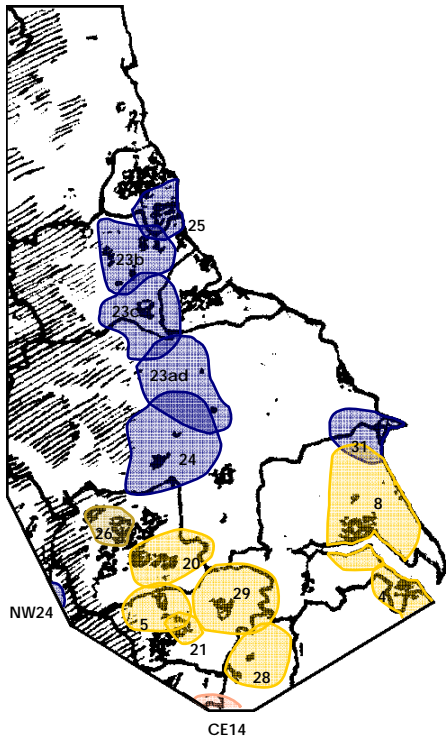

North East England

RADIO AIRE	DAB NE1	MINSTER FM	NE15	VIKING FM	DAB NE30
Contemporary	Bauer	Adult	TLRC (UKRD)	Contemporary	Bauer
Leeds and Wakefield area	96.3 Tingley	South & Central North Yorks	104.7 Acklam Wold	Humberside	96.9 High Hunsley
1/9/1981.	2.5	4/7/1992. <i>Thirk added 1996 and transferred to Northallerton station in 2007.</i>	460 000	17/4/1984.	960 000
CAPITAL FM (NORTH EAST NET)	DAB NE2	THE PULSE	DAB NE16	YORKSHIRE COAST RADIO (BRIDLINGTON, SH)	NE31
Contemporary	Global Radio	Contemporary, Adult	UTV	Adult	TLRC (UKRD)
West & South Yorkshire, York	105.1 Emley Moor	Bradford area	97.5 Idle	Bridlington, East Yorkshire	102.4 Buckley Barn
Sheffield area	105.6 Tipton Hill	Huddersfield & Halifax area	102.5 Vicars Lot	7/11/1999.	50 000
Bradford area	105.6 Fenham	16/9/1975 as <i>Pennine Radio</i> . Huddersfield and Halifax added	2.0	YORKSHIRE COAST R (SCARBOROUGH, SH)	NE32
Humberside	105.8 High Hunsley	4/12/1984. Renamed 31/8/1991.	1 140 000	Adult	TLRC (UKRD)
14/2/1997 as <i>Kiss 105 (Dance)</i> . <i>Galaxy 105</i> from 27/9/1997.	8.9	PULSE 2	DAB NE17	Scarborough & E North Yorks	96.2 Olivers Mount
<i>Capital FM</i> and format change from 3/1/2011.	2 540 000	Oldies	UTV	Whitby, North Yorkshire	103.1 Whitby
CAPITAL FM (YORKSHIRE, NET)	DAB NE3	Bradford area	1278 Tyersal Lane	7/11/1993.	110 000
Contemporary	Global Radio	Huddersfield and Halifax area	1530 Vicars Lot	COMMUNITY RADIO (NORTH EAST ENGLAND)	
Tyneside, N Durham, S Nthmb	105.3 Burnhope	1/5/1989* as <i>Classic Gold</i> , oldies format. <i>Great Yorkshire Gold</i> from 13/9/1993. <i>Joined Classic Gold</i> network 17/3/1997.	0.74	RADIO ASIAN FEVER	Asian
West Tyneside, Tyne & Wear	105.6 Fenham	<i>Big AM</i> from 1/2000 to 4/11/2001 with <i>Rock</i> . <i>Adult format</i> .		North Leeds	107.3 Roundhay Road
Hexham & Tyne Valley	105.8 Newton	<i>Pulse Gold</i> from 3/8/2007. <i>Pulse 2</i> from 12/2008.		BISHOP FM	Mixed Format
Cleveland, Durham, N Yorks	106.4 Bilsdale West Moor	REAL RADIO (NORTH EAST)	DAB NE18	Bishop Auckland, Durham	105.9 Etherley
1/6/1999 as <i>Galaxy (Dance)</i> . <i>Capital FM</i> and format change from 3/1/2011.	8.9	Adult, Talk, Sport	GMG	BRANCH FM	Christian, Mixed Format
COMPASS FM	NE4	West Tyneside, Tyne & Wear	96.2 Fenham	Dewsbury	101.8 Dewsbury
Oldies, Soft	Lincs	Hexham & Tyne Valley	96.4 Newton	BURNGREAVE COMMUNITY R	Mixed Format
Grimsby area	96.4 Bevan House	Cleveland, Durham, N Yorks	100.7 Bilsdale West Moor	Burngreave, Sheffield	103.1 Spital Hill
03/06/2001.	0.1	Tyneside, N Durham, S Nthmb	101.8 Burnhope	BCR FM	Mixed Format
DEARNE FM	NE5	1/9/1994 as <i>Century</i> . <i>Tyne Valley</i> added 1996. <i>Real Radio</i> from 1/2009.	10.0	Bradford	106.6 Idle
Adult, Oldies	Lincs	REAL RADIO (YORKSHIRE)	DAB NE19	CROSS RHYTHMS TEESIDE	Christian Contemporary
Penistone area, S Yorkshire	97.1 Penistone	Adult, Talk	GMG	Stockton on Tees	107.1 Stockton-on-Tees
Barnsley	102.0 Ardsley	West & South Yorkshire, York	106.2 Emley Moor	DRYSTONE RADIO	Mixed Format
9/2003.	0.45	Bradford area	107.6 Idle	Sutton in Craven area, N Yorks	106.9 Valley Farm
FRESH RADIO	NE6	Sheffield area	107.7 Tapton Hill	GARRISON FM (CATTERICK)	Adult (for Army and families)
Adult	Laser	25/03/2002.	0.1	Catterick	106.9 Catterick Garrison
Richmond area, North Yorks	102.6 Richmond	RIDINGS FM	DAB NE20	Wattisham, Stockton (RSL)	1287 Wattisham
Pateley Bridge, North Yorks	107.1 Pateley Bridge	Adult, Oldies	Lincs	RADIO HARTLEPOOL	Mixed Format
Ilkley area, West Yorks	107.1 Ben Rhydding	Wakefield area	106.8 Birkwood Farm	Hartlepool	102.4 Hartlepool
West North Yorkshire area	936 Hawes	3/10/1999.	0.5	RADIO JCOM	Jewish
Skipton area, North Yorks	1413 Skipton	ROTHER FM	NE21	Leeds	1386 Leeds
Settle area, North Yorks	1431 Giggleswick	Adult, Oldies	Lincs	LIONHEART RADIO	Mixed Format
4/5/1997 as <i>Yorkshire Dales Radio</i> . <i>Fresh</i> from 1999. FM transmitters are due to replace AM relays in 2009. Skipton will eventually move to 107.8 FM and Settle to 107.1 FM.	0.003	Rotherham area	96.1 Rotherham	Alnwick, Northumberland	107.3 Alnwick Moor
HALLAM FM	DAB NE7	15/10/2006.	0.2	NE1 FM	Mixed Format
Contemporary	Bauer	SMOOTH RADIO (NAT+LN)	DAB NE22	Newcastle	102.5 Corr H, Gateshead
Sheffield area	97.4 Tapton Hill	Oldies, Easy	GMG	PENISTONE COMMUNITY R	Mixed Format
Doncaster area	103.4 Clifton	Tyneside, Durham, S Nthmb	97.5 Burnhope	Penistone, South Yorks	95.7 Hoylandswaive
Barnsley and Rotherham	102.9 Ardsley	Hexham & Tyne Valley	101.2 Newton	PHOENIX RADIO	Mixed Format
1/10/1974. <i>Doncaster and Barnsley</i> added 1/10/1985.	0.5	West Tyneside, Tyne & Wear	107.5 Fenham	Halifax	96.7 Halifax
KCFM	NE8	Cleveland	107.1 Eston Nab	REDROAD FM	Mixed Format
Adult, Oldies	Lincs	8/1/2008. <i>National plus local news</i> from 4/10/2010.	5.0	South Rotherham	102.4 Wales Sheffield
Hull area	99.8 Humber Bridge Pier	STAR RADIO NORTH EAST	NE23	SEASIDE RADIO	Mixed Format
1/8/2007.	0.625	Adult	TLRC (UKRD)	Withernsea area, E Yorks	105.3 Withernsea
MAGIC AM (NET)	DAB NE9	Thirk area, North Yorkshire	a 102.3 Calvert's Carpets	SHEFFIELD LIVE	Mixed Format
Oldies	Bauer	Durham & N Co Durham	b 102.8 Burnhope	Central Sheffield	93.2 Tapton Hill
Doncaster area	990 Crimpsal	Darlington & S Co Durham	c 103.2 Darlington	SINE FM	Mixed Format
Barnsley	1305 Ardsley	Northallerton & Bedale	d 103.5 Northallerton	Doncaster	102.6 Doncaster
Sheffield and Rotherham	1548 Skew Hill	Bishop Auckland area	b 106.8 Brusselton	SPARK FM	New Music
1/5/1989* as <i>Classic Gold</i> , oldies format. <i>Great Yorkshire Gold</i> from 13/9/1993. <i>Magic</i> from 17/3/1997 with soft format. <i>Oldies</i> format from 2003.	0.74	a: <i>Origibally a Minster FM</i> relay, <i>joined Minster Northallerton FM</i> from 12/6/2007.	0.2	Sunderland	107.0 Monkwearmouth
MAGIC 828 (NET)	DAB NE10	b: 3/12/2005 as <i>Durham FM</i> .		SPICE FM	Asian
Oldies	Bauer	c: 30/11/1995 as <i>A1 FM</i> . <i>Alpha 103.2</i> from 1997.	600 000	Newcastle	98.8 West R Newcastle
Leeds and Wakefield area	828 Marley	d: 12/6/2007 as <i>Minster Northallerton FM</i> .	0.44	RADIO TEESDALE	Mixed Format
17/7/1990*. <i>Soft format</i> from 12/2/1997 to 2003.	0.12	All: <i>Star Radio</i> from 2/11/2009. <i>Stations merged</i> 2010.	0.5	Barnard Castle, Co Durham	105.5 Barnard Castle
MAGIC 1152 (TYNESIDE, NET)	DAB NE11	STRAY FM	NE24	Teesdale, Co. Durham	102.1 Middleton
Oldies	Bauer	Adult	TLRC (UKRD)	TEMPO FM	Mixed Format
Tyneside, N Durham, S Nthmb	1152 Greenside	Harrogate area	97.2 Harlow Hill	Wetherby, W Yorks	107.4 Wetherby
8/4/1989* as <i>Great North Radio</i> , oldies format. <i>Magic</i> from 2/1998 with soft format. <i>Oldies</i> format from 2003.	1.8	4/7/1994.	0.6	TMCR	Mixed Format
MAGIC 1161 (NET)	DAB NE12	SUN FM	NE25	Thorne-Moorends, South Yorks	95.3 Thorne
Oldies	Bauer	Adult, Oldies	TLRC (UKRD)	VIXEN 101	Mixed Format
Humberside	1161 Goxhill	Sunderland area	103.4 Haining	Pocklington & Mkt Weighton	101.8 Market Weighton
1/5/1989* as <i>Classic Gold</i> , oldies format. <i>Great Yorkshire Gold</i> from 13/9/1993. <i>Magic 1161</i> and separate station from 12/2/1997 with soft format. <i>Oldies</i> from 2003.	0.35	5/11/1990 as <i>Wear FM</i> . <i>Became Sun City</i> 1/7/1995, then <i>Sun FM</i> 1997.	0.1	VOICE FM	Mixed Format
MAGIC 1170 (NET)	DAB NE13	SUNRISE RADIO YORKSHIRE (NET)	DAB NE26	Middlesborough	104.5 Middlesborough
Oldies	Bauer	Asian	Sunrise	WEST HULL COMMUNITY R	Mixed Format
Cleveland and Darlington	1170 Stockton	Bradford area	103.2 Idle	West Hull	106.9 Hull Royal Infirmary
8/4/1989* as <i>Great North Radio</i> , oldies format. <i>Magic 1170</i> and separate station from 2/1998 with soft format. <i>Oldies</i> format from 2003.	0.32	9/12/1989 as <i>Bradford City Radio</i> . <i>Sunrise</i> from 1991.	0.4	INSTITUTION RADIO (NORTH EAST ENGLAND)	
METRO FM	DAB NE14	TFM	DAB NE27	BFBS Gurkha Radio	Catterick
Contemporary	Bauer	Contemporary	Bauer	Kingstown Radio	Hull Royal Infirmary
Tyneside, N Durham, S Nthmb	97.1 Burnhope	Cleveland, Durham, N Yorks	96.6 Bilsdale West Moor	Radio Nightingale	Rotherham District General H
Alnwick area,	102.6 Shilbottle	24/6/1975 as <i>Radio Tees</i> . <i>TFM</i> from 1/1/1988.	8.9	Oakwell AM	Barnsley FC
West Tyneside, Tyne & Wear	103.0 Fenham	TRAX FM (BASSETLAW, SH)	NE287	Radio Ramair	University of Bradford
Hexham & Tyne Valley	103.2 Newton	Adult, Oldies	Lincs	Trust AM	Bassetlaw District Gen, Worksop
15/7/1974. <i>West Tyneside filler</i> added 10/2/1989. <i>Tyne Valley</i> and <i>Alnwick</i> added 1996.	0.12	North Nottinghamshire	107.9 Worksop	Radio Tyneside	Royal Victoria Inf, Newcastle
TRAX FM (DONCASTER, SH)	DAB NE29	2/11/1998.	0.1	University Radio York	University of York
Adult, Oldies	Lincs	TRAX FM (DONCASTER, SH)	DAB NE29		
Doncaster area	107.1 Clifton	Adult, Oldies	Lincs		
5/9/1999.	0.5				