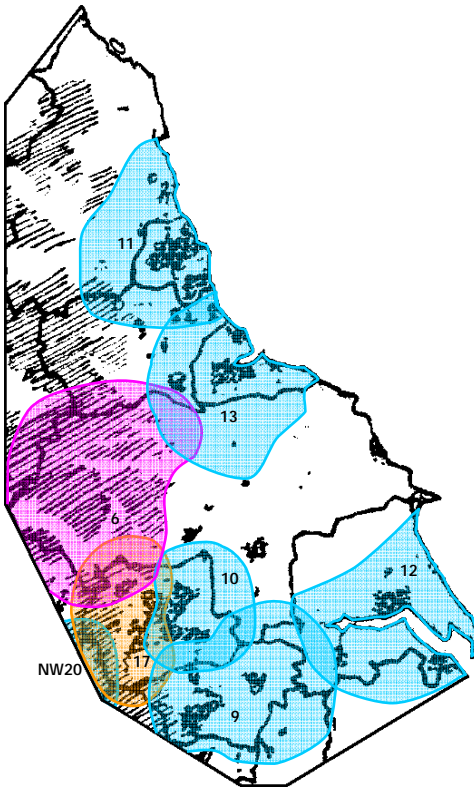

North East England

RADIO AIRE	DAB NE1	MINSTER FM	NE15	VIKING FM	DAB NE30
Contemporary	Bauer	Adult	TLRC (UKRD)	Contemporary	Bauer
Leeds and Wakefield area	96.3 Tingley	South & Central North Yorks	104.7 Acklam Wold	Humberside	96.9 High Hunsley
1/9/1981.	2.5	4/7/1992. <i>Thirk added 1996 and transferred to Northallerton station in 2007.</i>	460 000	17/4/1984.	960 000
CAPITAL FM (NORTH EAST NET)	DAB NE2	THE PULSE	DAB NE16	YORKSHIRE COAST RADIO (BRIDLINGTON, SH)	NE31
Contemporary	Global Radio	Contemporary, Adult	UTV	Adult	TLRC (UKRD)
West & South Yorkshire, York	105.1 Emley Moor	Bradford area	97.5 Idle	Bridlington, East Yorkshire	102.4 Buckley Barn
Sheffield area	105.6 Tipton Hill	Huddersfield & Halifax area	102.5 Vicars Lot	7/11/1999.	50 000
Bradford area	105.6 Fenham	16/9/1975 as <i>Pennine Radio</i> . Huddersfield and Halifax added	2.0	YORKSHIRE COAST R (SCARBOROUGH, SH)	NE32
Humberside	105.8 High Hunsley	4/12/1984. Renamed 31/8/1991.	1 140 000	Adult	TLRC (UKRD)
14/2/1997 as <i>Kiss 105 (Dance)</i> . <i>Galaxy 105</i> from 27/9/1997.	8.9	PULSE 2	DAB NE17	Scarborough & E North Yorks	96.2 Olivers Mount
<i>Capital FM</i> and format change from 3/1/2011.	2 540 000	Oldies	UTV	Whitby, North Yorkshire	103.1 Whitby
CAPITAL FM (YORKSHIRE, NET)	DAB NE3	Bradford area	1278 Tyersal Lane	7/11/1993.	110 000
Contemporary	Global Radio	Huddersfield and Halifax area	1530 Vicars Lot	COMMUNITY RADIO (NORTH EAST ENGLAND)	
Tyneside, N Durham, S Nthmb	105.3 Burnhope	1/5/1989* as <i>Classic Gold</i> , oldies format. <i>Great Yorkshire Gold</i> from 13/9/1993. <i>Joined Classic Gold</i> network 17/3/1997.	0.74	RADIO ASIAN FEVER	Asian
West Tyneside, Tyne & Wear	105.6 Fenham	<i>Big AM</i> from 1/2000 to 4/11/2001 with <i>Rock</i> . <i>Adult format</i> .		North Leeds	107.3 Roundhay Road
Hexham & Tyne Valley	105.8 Newton	<i>Pulse Gold</i> from 3/8/2007. <i>Pulse 2</i> from 12/2008.		BISHOP FM	Mixed Format
Cleveland, Durham, N Yorks	106.4 Bilsdale West Moor	REAL RADIO (NORTH EAST)	DAB NE18	Bishop Auckland, Durham	105.9 Etherley
1/6/1999 as <i>Galaxy (Dance)</i> . <i>Capital FM</i> and format change from 3/1/2011.	8.9	Adult, Talk, Sport	GMG	BRANCH FM	Christian, Mixed Format
COMPASS FM	NE4	West Tyneside, Tyne & Wear	96.2 Fenham	Dewsbury	101.8 Dewsbury
Oldies, Soft	Lincs	Hexham & Tyne Valley	96.4 Newton	BURNGREAVE COMMUNITY R	Mixed Format
Grimsby area	96.4 Bevan House	Cleveland, Durham, N Yorks	100.7 Bilsdale West Moor	Burngreave, Sheffield	103.1 Spital Hill
03/06/2001.	0.1	Tyneside, N Durham, S Nthmb	101.8 Burnhope	BCR FM	Mixed Format
DEARNE FM	NE5	1/9/1994 as <i>Century</i> . <i>Tyne Valley</i> added 1996. <i>Real Radio</i> from 1/2009.	10.0	Bradford	106.6 Idle
Adult, Oldies	Lincs	REAL RADIO (YORKSHIRE)	DAB NE19	CROSS RHYTHMS TEESIDE	Christian Contemporary
Penistone area, S Yorkshire	97.1 Penistone	Adult, Talk	GMG	Stockton on Tees	107.1 Stockton-on-Tees
Barnsley	102.0 Ardsley	West & South Yorkshire, York	106.2 Emley Moor	DRYSTONE RADIO	Mixed Format
9/2003.	0.45	Bradford area	107.6 Idle	Sutton in Craven area, N Yorks	106.9 Valley Farm
FRESH RADIO	NE6	Sheffield area	107.7 Tapton Hill	GARRISON FM (CATTERICK)	Adult (for Army and families)
Adult	Laser	25/03/2002.	0.1	Catterick	106.9 Catterick Garrison
Richmond area, North Yorks	102.6 Richmond	RIDINGS FM	DAB NE20	Wattisham, Stockton (RSL)	1287 Wattisham
Pateley Bridge, North Yorks	107.1 Pateley Bridge	Adult, Oldies	Lincs	RADIO HARTLEPOOL	Mixed Format
Ilkley area, West Yorks	107.1 Ben Rhydding	Wakefield area	106.8 Birkwood Farm	Hartlepool	102.4 Hartlepool
West North Yorkshire area	936 Hawes	3/10/1999.	0.5	RADIO JCOM	Jewish
Skipton area, North Yorks	1413 Skipton	ROTHER FM	NE21	Leeds	1386 Leeds
Settle area, North Yorks	1431 Giggleswick	Adult, Oldies	Lincs	LIONHEART RADIO	Mixed Format
4/5/1997 as <i>Yorkshire Dales Radio</i> . <i>Fresh</i> from 1999. FM transmitters are due to replace AM relays in 2009. Skipton will eventually move to 107.8 FM and Settle to 107.1 FM.	0.003	Rotherham area	96.1 Rotherham	Alnwick, Northumberland	107.3 Alnwick Moor
HALLAM FM	DAB NE7	15/10/2006.	0.2	NE1 FM	Mixed Format
Contemporary	Bauer	SMOOTH RADIO (NAT+LN)	DAB NE22	Newcastle	102.5 Corr H, Gateshead
Sheffield area	97.4 Tapton Hill	Oldies, Easy	GMG	PENISTONE COMMUNITY R	Mixed Format
Doncaster area	103.4 Clifton	Tyneside, Durham, S Nthmb	97.5 Burnhope	Penistone, South Yorks	95.7 Hoylandswaive
Barnsley and Rotherham	102.9 Ardsley	Hexham & Tyne Valley	101.2 Newton	PHOENIX RADIO	Mixed Format
1/10/1974. <i>Doncaster and Barnsley</i> added 1/10/1985.	0.5	West Tyneside, Tyne & Wear	107.5 Fenham	Halifax	96.7 Halifax
KCFM	NE8	Cleveland	107.1 Eston Nab	REDROAD FM	Mixed Format
Adult, Oldies	Lincs	8/1/2008. <i>National plus local news</i> from 4/10/2010.	5.0	South Rotherham	102.4 Wales Sheffield
Hull area	99.8 Humber Bridge Pier	STAR RADIO NORTH EAST	NE23	SEASIDE RADIO	Mixed Format
1/8/2007.	0.625	Adult	TLRC (UKRD)	Withernsea area, E Yorks	105.3 Withernsea
MAGIC AM (NET)	DAB NE9	Thirk area, North Yorkshire	a 102.3 Calvert's Carpets	SHEFFIELD LIVE	Mixed Format
Oldies	Bauer	Durham & N Co Durham	b 102.8 Burnhope	Central Sheffield	93.2 Tapton Hill
Doncaster area	990 Crimpsal	Darlington & S Co Durham	c 103.2 Darlington	SINE FM	Mixed Format
Barnsley	1305 Ardsley	Northallerton & Bedale	d 103.5 Northallerton	Doncaster	102.6 Doncaster
Sheffield and Rotherham	1548 Skew Hill	Bishop Auckland area	b 106.8 Brusselton	SPARK FM	New Music
1/5/1989* as <i>Classic Gold</i> , oldies format. <i>Great Yorkshire Gold</i> from 13/9/1993. <i>Magic</i> from 17/3/1997 with soft format. <i>Oldies</i> format from 2003.	0.74	a: <i>Origibally a Minster FM</i> relay, <i>joined Minster Northallerton FM</i> from 12/6/2007.	0.2	Sunderland	107.0 Monkwearmouth
MAGIC 828 (NET)	DAB NE10	b: 3/12/2005 as <i>Durham FM</i> .		SPICE FM	Asian
Oldies	Bauer	c: 30/11/1995 as <i>A1 FM</i> . <i>Alpha 103.2</i> from 1997.	600 000	Newcastle	98.8 West R Newcastle
Leeds and Wakefield area	828 Marley	d: 12/6/2007 as <i>Minster Northallerton FM</i> .	0.44	RADIO TEESDALE	Mixed Format
17/7/1990*. <i>Soft format</i> from 12/2/1997 to 2003.	0.12	All: <i>Star Radio</i> from 2/11/2009. <i>Stations merged</i> 2010.	0.5	Barnard Castle, Co Durham	105.5 Barnard Castle
MAGIC 1152 (TYNESIDE, NET)	DAB NE11	STRAY FM	NE24	Teesdale, Co. Durham	102.1 Middleton
Oldies	Bauer	Adult	TLRC (UKRD)	TEMPO FM	Mixed Format
Tyneside, N Durham, S Nthmb	1152 Greenside	Harrogate area	97.2 Harlow Hill	Wetherby, W Yorks	107.4 Wetherby
8/4/1989* as <i>Great North Radio</i> , oldies format. <i>Magic</i> from 2/1998 with soft format. <i>Oldies</i> format from 2003.	1.8	4/7/1994.	0.6	TMCR	Mixed Format
MAGIC 1161 (NET)	DAB NE12	SUN FM	NE25	Thorne-Moorends, South Yorks	95.3 Thorne
Oldies	Bauer	Adult, Oldies	TLRC (UKRD)	VIXEN 101	Mixed Format
Humberside	1161 Goxhill	Sunderland area	103.4 Haining	Pocklington & Mkt Weighton	101.8 Market Weighton
1/5/1989* as <i>Classic Gold</i> , oldies format. <i>Great Yorkshire Gold</i> from 13/9/1993. <i>Magic 1161</i> and separate station from 12/2/1997 with soft format. <i>Oldies</i> from 2003.	0.35	5/11/1990 as <i>Wear FM</i> . <i>Became Sun City</i> 1/7/1995, then <i>Sun FM</i> 1997.	0.1	VOICE FM	Mixed Format
MAGIC 1170 (NET)	DAB NE13	SUNRISE RADIO YORKSHIRE (NET)	DAB NE26	Middlesborough	104.5 Middlesborough
Oldies	Bauer	Asian	Sunrise	WEST HULL COMMUNITY R	Mixed Format
Cleveland and Darlington	1170 Stockton	Bradford area	103.2 Idle	West Hull	106.9 Hull Royal Infirmary
8/4/1989* as <i>Great North Radio</i> , oldies format. <i>Magic 1170</i> and separate station from 2/1998 with soft format. <i>Oldies</i> format from 2003.	0.32	9/12/1989 as <i>Bradford City Radio</i> . <i>Sunrise</i> from 1991.	0.4	INSTITUTION RADIO (NORTH EAST ENGLAND)	
METRO FM	DAB NE14	TFM	DAB NE27	BFBS Gurkha Radio	Catterick
Contemporary	Bauer	Contemporary	Bauer	Kingstown Radio	Hull Royal Infirmary
Tyneside, N Durham, S Nthmb	97.1 Burnhope	Cleveland, Durham, N Yorks	96.6 Bilsdale West Moor	Radio Nightingale	Rotherham District General H
Alnwick area,	102.6 Shilbottle	24/6/1975 as <i>Radio Tees</i> . <i>TFM</i> from 1/1/1988.	8.9	Oakwell AM	Barnsley FC
West Tyneside, Tyne & Wear	103.0 Fenham	TRAX FM (BASSETLAW, SH)	NE287	Radio Ramair	University of Bradford
Hexham & Tyne Valley	103.2 Newton	Adult, Oldies	Lincs	Trust AM	Bassetlaw District Gen, Worksop
15/7/1974. <i>West Tyneside filler</i> added 10/2/1989. <i>Tyne Valley</i> and <i>Alnwick</i> added 1996.	0.12	North Nottinghamshire	107.9 Worksop	Radio Tyneside	Royal Victoria Inf, Newcastle
TRAX FM (DONCASTER, SH)	DAB NE29	2/11/1998.	0.1	University Radio York	University of York
Adult, Oldies	Lincs	TRAX FM (DONCASTER, SH)	DAB NE29		
Doncaster area	107.1 Clifton	Adult, Oldies	Lincs		
5/9/1999.	0.5				