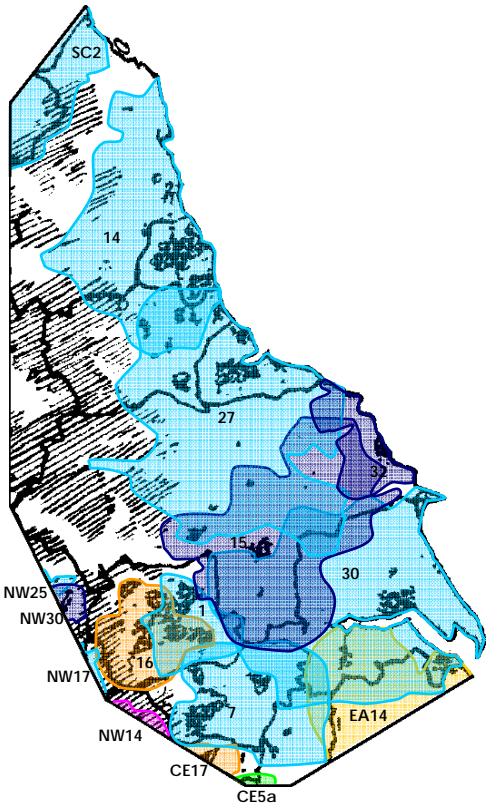

North East England

RADIO AIRE	DAB NE1	MINSTER FM	NE15	VIKING FM	DAB NE30
Contemporary	Bauer	Adult	TLRC (UKRD)	Contemporary	Bauer
Leeds and Wakefield area	96.3 Tingley	South & Central North Yorks	104.7 Acklam Wold	Humberside	96.9 High Hunsley
1/9/1981.	2.5	4/7/1992. <i>Thirk added 1996 and transferred to Northallerton station in 2007.</i>	460 000	17/4/1984.	960 000
CAPITAL FM (NORTH EAST NET)	DAB NE2	THE PULSE	DAB NE16	YORKSHIRE COAST RADIO (BRIDLINGTON, SH)	NE31
Contemporary	Global Radio	Contemporary, Adult	UTV	Adult	TLRC (UKRD)
West & South Yorkshire, York	105.1 Emley Moor	Bradford area	97.5 Idle	Bridlington, East Yorkshire	102.4 Buckley Barn
Sheffield area	105.6 Tipton Hill	Huddersfield & Halifax area	102.5 Vicars Lot	7/11/1999.	50 000
Bradford area	105.6 Fenham	16/9/1975 as <i>Pennine Radio</i> . Huddersfield and Halifax added	2.0	YORKSHIRE COAST R (SCARBOROUGH, SH)	NE32
Humberside	105.8 High Hunsley	4/12/1984. Renamed 31/8/1991.	1 140 000	Adult	TLRC (UKRD)
14/2/1997 as <i>Kiss 105 (Dance)</i> . <i>Galaxy 105</i> from 27/9/1997.	8.9	PULSE 2	DAB NE17	Scarborough & E North Yorks	96.2 Olivers Mount
<i>Capital FM</i> and format change from 3/1/2011.	2 540 000	Oldies	UTV	Whitby, North Yorkshire	103.1 Whitby
CAPITAL FM (YORKSHIRE, NET)	DAB NE3	Bradford area	1278 Tyersal Lane	7/11/1993.	110 000
Contemporary	Global Radio	Huddersfield and Halifax area	1530 Vicars Lot	COMMUNITY RADIO (NORTH EAST ENGLAND)	
Tyneside, N Durham, S Nthmb	105.3 Burnhope	1/5/1989* as <i>Classic Gold</i> , oldies format. <i>Great Yorkshire Gold</i> from 13/9/1993. <i>Joined Classic Gold</i> network 17/3/1997.	0.74	RADIO ASIAN FEVER	Asian
West Tyneside, Tyne & Wear	105.6 Fenham	<i>Big AM</i> from 1/2000 to 4/11/2001 with <i>Rock</i> . <i>Adult format</i> .		North Leeds	107.3 Roundhay Road
Hexham & Tyne Valley	105.8 Newton	<i>Pulse Gold</i> from 3/8/2007. <i>Pulse 2</i> from 12/2008.		BISHOP FM	Mixed Format
Cleveland, Durham, N Yorks	106.4 Bilsdale West Moor	REAL RADIO (NORTH EAST)	DAB NE18	Bishop Auckland, Durham	105.9 Etherley
1/6/1999 as <i>Galaxy (Dance)</i> . <i>Capital FM</i> and format change from 3/1/2011.	8.9	Adult, Talk, Sport	GMG	BRANCH FM	Christian, Mixed Format
COMPASS FM	NE4	West Tyneside, Tyne & Wear	96.2 Fenham	Dewsbury	101.8 Dewsbury
Oldies, Soft	Lincs	Hexham & Tyne Valley	96.4 Newton	BURNGREAVE COMMUNITY R	Mixed Format
Grimsby area	96.4 Bevan House	Cleveland, Durham, N Yorks	100.7 Bilsdale West Moor	Burngreave, Sheffield	103.1 Spital Hill
03/06/2001.	0.1	Tyneside, N Durham, S Nthmb	101.8 Burnhope	BCR FM	Mixed Format
DEARNE FM	NE5	1/9/1994 as <i>Century</i> . <i>Tyne Valley</i> added 1996. <i>Real Radio</i> from 1/2009.	10.0	Bradford	106.6 Idle
Adult, Oldies	Lincs	REAL RADIO (YORKSHIRE)	DAB NE19	CROSS RHYTHMS TEESIDE	Christian Contemporary
Penistone area, S Yorkshire	97.1 Penistone	Adult, Talk	GMG	Stockton on Tees	107.1 Stockton-on-Tees
Barnsley	102.0 Ardsley	West & South Yorkshire, York	106.2 Emley Moor	DRYSTONE RADIO	Mixed Format
9/2003.	0.45	Bradford area	107.6 Idle	Sutton in Craven area, N Yorks	106.9 Valley Farm
FRESH RADIO	NE6	Sheffield area	107.7 Tapton Hill	GARRISON FM (CATTERICK)	Adult (for Army and families)
Adult	Laser	25/03/2002.	0.1	Catterick	106.9 Catterick Garrison
Richmond area, North Yorks	102.6 Richmond	RIDINGS FM	DAB NE20	Wattisham, Stockton (RSL)	1287 Wattisham
Pateley Bridge, North Yorks	107.1 Pateley Bridge	Adult, Oldies	Lincs	RADIO HARTLEPOOL	Mixed Format
Ilkley area, West Yorks	107.1 Ben Rhydding	Wakefield area	106.8 Birkwood Farm	Hartlepool	102.4 Hartlepool
West North Yorkshire area	936 Hawes	3/10/1999.	0.5	RADIO JCOM	Jewish
Skipton area, North Yorks	1413 Skipton	ROTHER FM	NE21	Leeds	1386 Leeds
Settle area, North Yorks	1431 Giggleswick	Adult, Oldies	Lincs	LIONHEART RADIO	Mixed Format
4/5/1997 as <i>Yorkshire Dales Radio</i> . <i>Fresh</i> from 1999. FM transmitters are due to replace AM relays in 2009. Skipton will eventually move to 107.8 FM and Settle to 107.1 FM.	0.003	Rotherham area	96.1 Rotherham	Alnwick, Northumberland	107.3 Alnwick Moor
HALLAM FM	DAB NE7	15/10/2006.	0.2	NE1 FM	Mixed Format
Contemporary	Bauer	SMOOTH RADIO (NAT+LN)	DAB NE22	Newcastle	102.5 Corr H, Gateshead
Sheffield area	97.4 Tapton Hill	Oldies, Easy	GMG	PENISTONE COMMUNITY R	Mixed Format
Doncaster area	103.4 Clifton	Tyneside, Durham, S Nthmb	97.5 Burnhope	Penistone, South Yorks	95.7 Hoylandswaive
Barnsley and Rotherham	102.9 Ardsley	Hexham & Tyne Valley	101.2 Newton	PHOENIX RADIO	Mixed Format
1/10/1974. <i>Doncaster and Barnsley</i> added 1/10/1985.	0.5	West Tyneside, Tyne & Wear	107.5 Fenham	Halifax	96.7 Halifax
KCFM	NE8	Cleveland	107.1 Eston Nab	REDROAD FM	Mixed Format
Adult, Oldies	Lincs	8/1/2008. <i>National plus local news</i> from 4/10/2010.	5.0	South Rotherham	102.4 Wales Sheffield
Hull area	99.8 Humber Bridge Pier	STAR RADIO NORTH EAST	NE23	SEASIDE RADIO	Mixed Format
1/8/2007.	0.625	Adult	TLRC (UKRD)	Withernsea area, E Yorks	105.3 Withernsea
MAGIC AM (NET)	DAB NE9	Thirk area, North Yorkshire	a 102.3 Calvert's Carpets	SHEFFIELD LIVE	Mixed Format
Oldies	Bauer	Durham & N Co Durham	b 102.8 Burnhope	Central Sheffield	93.2 Tapton Hill
Doncaster area	990 Crimpsal	Darlington & S Co Durham	c 103.2 Darlington	SINE FM	Mixed Format
Barnsley	1305 Ardsley	Northallerton & Bedale	d 103.5 Northallerton	Doncaster	102.6 Doncaster
Sheffield and Rotherham	1548 Skew Hill	Bishop Auckland area	b 106.8 Brusselton	SPARK FM	New Music
1/5/1989* as <i>Classic Gold</i> , oldies format. <i>Great Yorkshire Gold</i> from 13/9/1993. <i>Magic</i> from 17/3/1997 with soft format. <i>Oldies</i> format from 2003.	0.74	a: <i>Origibally a Minster FM</i> relay, <i>joined Minster Northallerton FM</i> from 12/6/2007.	0.2	Sunderland	107.0 Monkwearmouth
MAGIC 828 (NET)	DAB NE10	b: 3/12/2005 as <i>Durham FM</i> .		SPICE FM	Asian
Oldies	Bauer	c: 30/11/1995 as <i>A1 FM</i> . <i>Alpha 103.2</i> from 1997.	600 000	Newcastle	98.8 West R Newcastle
Leeds and Wakefield area	828 Marley	d: 12/6/2007 as <i>Minster Northallerton FM</i> .	0.44	RADIO TEESDALE	Mixed Format
17/7/1990*. <i>Soft format</i> from 12/2/1997 to 2003.	0.12	All: <i>Star Radio</i> from 2/11/2009. <i>Stations merged</i> 2010.	0.5	Barnard Castle, Co Durham	105.5 Barnard Castle
MAGIC 1152 (TYNESIDE, NET)	DAB NE11	STRAY FM	NE24	Teesdale, Co. Durham	102.1 Middleton
Oldies	Bauer	Adult	TLRC (UKRD)	TEMPO FM	Mixed Format
Tyneside, N Durham, S Nthmb	1152 Greenside	Harrogate area	97.2 Harlow Hill	Wetherby, W Yorks	107.4 Wetherby
8/4/1989* as <i>Great North Radio</i> , oldies format. <i>Magic</i> from 2/1998 with soft format. <i>Oldies</i> format from 2003.	1.8	4/7/1994.	0.6	TMCR	Mixed Format
MAGIC 1161 (NET)	DAB NE12	SUN FM	NE25	Thorne-Moorends, South Yorks	95.3 Thorne
Oldies	Bauer	Adult, Oldies	TLRC (UKRD)	VIXEN 101	Mixed Format
Humberside	1161 Goxhill	Sunderland area	103.4 Haining	Pocklington & Mkt Weighton	101.8 Market Weighton
1/5/1989* as <i>Classic Gold</i> , oldies format. <i>Great Yorkshire Gold</i> from 13/9/1993. <i>Magic 1161</i> and separate station from 12/2/1997 with soft format. <i>Oldies</i> from 2003.	0.35	5/11/1990 as <i>Wear FM</i> . <i>Became Sun City</i> 1/7/1995, then <i>Sun FM</i> 1997.	0.1	VOICE FM	Mixed Format
MAGIC 1170 (NET)	DAB NE13	SUNRISE RADIO YORKSHIRE (NET)	DAB NE26	Middlesborough	104.5 Middlesborough
Oldies	Bauer	Asian	Sunrise	WEST HULL COMMUNITY R	Mixed Format
Cleveland and Darlington	1170 Stockton	Bradford area	103.2 Idle	West Hull	106.9 Hull Royal Infirmary
8/4/1989* as <i>Great North Radio</i> , oldies format. <i>Magic 1170</i> and separate station from 2/1998 with soft format. <i>Oldies</i> format from 2003.	0.32	9/12/1989 as <i>Bradford City Radio</i> . <i>Sunrise</i> from 1991.	0.4	INSTITUTION RADIO (NORTH EAST ENGLAND)	
METRO FM	DAB NE14	TFM	DAB NE27	BFBS Gurkha Radio	Catterick
Contemporary	Bauer	Contemporary	Bauer	Kingstown Radio	Hull Royal Infirmary
Tyneside, N Durham, S Nthmb	97.1 Burnhope	Cleveland, Durham, N Yorks	96.6 Bilsdale West Moor	Radio Nightingale	Rotherham District General H
Alnwick area,	102.6 Shilbottle	24/6/1975 as <i>Radio Tees</i> . <i>TFM</i> from 1/1/1988.	8.9	Oakwell AM	Barnsley FC
West Tyneside, Tyne & Wear	103.0 Fenham	TRAX FM (BASSETLAW, SH)	NE287	Radio Ramair	University of Bradford
Hexham & Tyne Valley	103.2 Newton	Adult, Oldies	Lincs	Trust AM	Bassetlaw District Gen, Worksop
15/7/1974. <i>West Tyneside filler</i> added 10/2/1989. <i>Tyne Valley</i> and <i>Alnwick</i> added 1996.	0.12	North Nottinghamshire	107.9 Worksop	Radio Tyneside	Royal Victoria Inf, Newcastle
TRAX FM (DONCASTER, SH)	DAB NE29	2/11/1998.	0.1	University Radio York	University of York
Adult, Oldies	Lincs	TRAX FM (DONCASTER, SH)	DAB NE29		
Doncaster area	107.1 Clifton	Adult, Oldies	Lincs		
5/9/1999.	0.5				