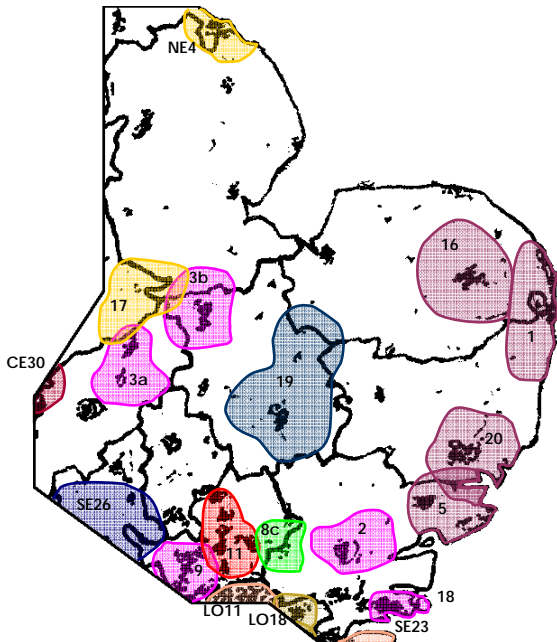

Eastern England

THE BEACH

DAB EA1		200 000
Adult	Tindle	200 000
Southwold area, Suffolk	97.4 Blythburgh	0.24
Great Yarmouth	97.4 Great Yarmouth	0.05
Great Yarmouth & Lowestoft	103.4 Lowestoft	2.0

29/9/1996. Southwold added 2/2004. Gt Yarmouth relay 2007.

CHELMSFORD RADIO

EA2		210 000
Adult, Oldies	Adventure Radio	210 000
Chelmsford & Central Essex	107.7 Church Green	0.1

18/10/1998 as Chelmer FM. Dream 107.7 FM from 18/2/2002. Chelmsford Radio from 2009

CONNECT RADIO

EA3		380 000
Adult, Oldies	Adventure Radio	380 000
Wellingborough area	a 97.2 Wellingborough	0.1
Peterborough area	b 106.8 Gunthorpe	0.1
Kettering and Corby area	a 107.4 Geddington	0.2

a: 6/4/1990 as KCBC. Moved from AM to FM and Connect on 97.2 on 4/1998. Connect on 107.4 from 22/11/1999.
b: 24/7/1999 as Lite FM. Connect Radio from 4/1/2010
Stations merged 9/2010.

a: 12/2/1989 as CNFM. Renamed Q103 in 1995. Haverhill added 2007.
b: 20/7/1980 as Hereward FM.
Heart from 5/1/2009. Stations merged 2/7/1010.

HEART EAST ANGLIA

DAB EA7		1 100 000
Adult	Global Radio	1 100 000
South and East Suffolk	a 97.1 Foxhall Heath	3.4
West Suffolk	a 96.4 Great Barton	2.0
East Norfolk and NE Suffolk	b 102.4 Stoke Holy Cross	3.3