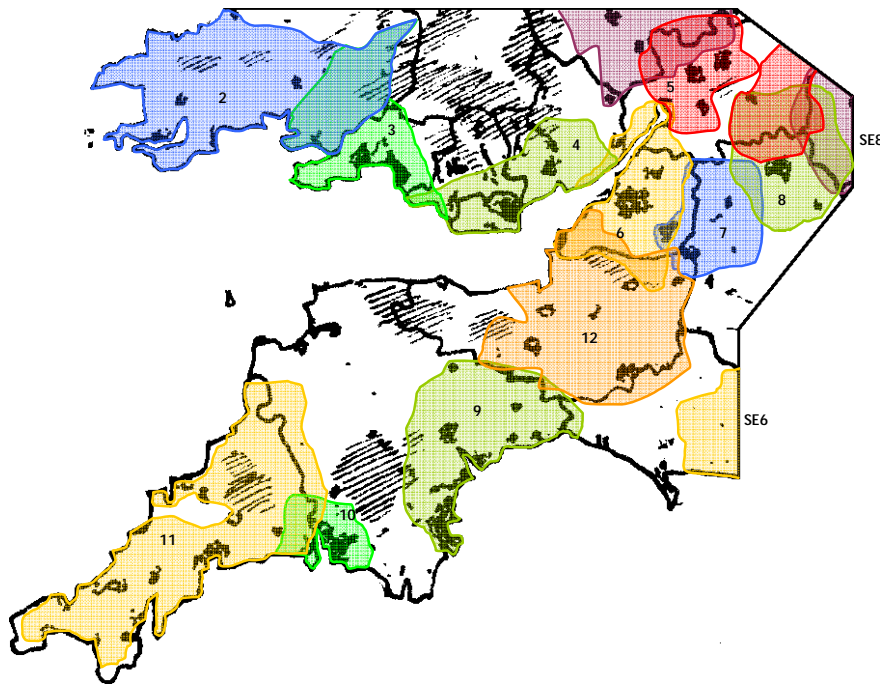

South West England and Wales

SEVERN ESTUARY REGION

SW1

Glamorgan, Gwent, Carmarthenshire, Avon and North Somerset (12C)

CAPITAL FM (Digital)	Contemporary	Global Radio	Network
HEART (Digital)	Adult	Global Radio	Network
KISS	Dance, Rhythm	Bauer	Network +FM
LBC	Talk (mono)	Global Radio	Network
NATION RADIO	Modern Rock	T&C	Regional +FM
REAL RADIO (Wales)	Adult, Talk	GMG	Regional +FM
ROCK RADIO	Rock	GMG	Network
UCB GOSPEL	Christian Talk (mono)	UCB	Network
UCB INSPIRATIONAL	Christian Soft (mono)	UCB	Network
XFM	Modern Rock	Global Radio	Network
MXR (Global Radiol, GMG) 2 600 000 31/7/2001	Mendip 0.75 Dundry 1 Christchurch 1 Wenvoe 4 Bath 0.2	Abergavenny Ebbw Vale Aberdare Kilvey Hill Carmel	0.2 0.2 0.15 0.5 0.5

EXETER AND TORBAY

SW9

Exeter, Torbay and East Devon (11C)

ABSOLUTE R CLASSIC ROCK	Classic Rock	TIML/Absolute	Network
CAPITAL FM (South Coast)	Contemporary	Global Radio	Regional
RADIO DEVON	Mixed format	BBC	Local +FM
GOLD	Oldies	Global Radio	Network
HEART Devon	Adult	Global Radio	Local +FM
KISS	Dance, Rhythm	Bauer	Network
NINE RADIO	Rock	T&C	Network
TRAFFIC RADIO (South West)	Traffic News (mono)	Highways A.	Regional
XFM	Modern Rock	Global Radio	Network
Now Digital (Arqiva) 440 000 11/2002	Beacon Hill Exeter St Thomas Stockland Hill	2.0 0.5 0.5	Tiverton* Sidmouth*

CORNWALL

SW11

Cornwall (11B)

CAPITAL FM (South Coast)	Contemporary	Global Radio	Regional
RADIO CORNWALL	Mixed format	BBC	Local +FM
HEART Devon	Adult	Global Radio	Local +FM
KISS	Dance, Rhythm	Bauer	Network
PIRATE FM	Adult	UKRD	Local +FM
TRAFFIC RADIO (South West)	Traffic News (mono)	Highways A.	Regional
XFM	Modern Rock	Global Radio	Network
South West Digital Radio 460 000 29/10/2004	Redruth Caradon Hill	0.65 1.58	