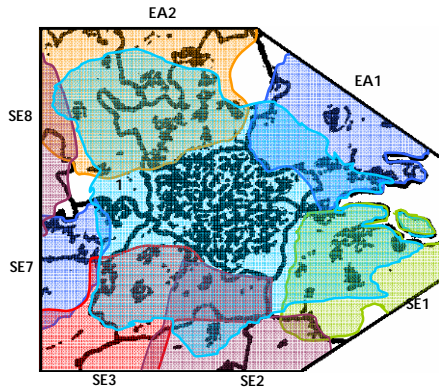

London

GREATER LONDON 1

LO1

Greater London: W Kent, SW Essex: Surrey, N Sussex, E Berks, E Bucks, Herts & S Beds (12C)

CAPITAL RADIO	Contemporary	Global Radio	Regional +FM
CHILL	Chill-out (mono)	Global Radio	Network
CHOICE	Rhythm	Global Radio	Network +FM
HEART London	Adult	Global Radio	Network* +FM
HEAT	Pop, Entertainment News	Bauer	Network
JAZZFM	Smooth Jazz, Jazz	Independent	Network
KISS	Dance, Rhythm	Bauer	Network* +FM
LBC	Talk (mono)	Global Radio	Network* +FM
MAGIC 105.4	Soft, Oldies	Bauer	Network* +FM
SUNRISE RADIO	Asian (mono)	Sunrise	Network*+AM
TRAFFIC RADIO (London & SE)	Travel News (mono)	Highways A.	Regional

CE Digital (Global/Bauer)	Croydon	5	Zouches Farm	0.5
10 550 000	Alexandra Palace	0.25	Hemel Hempstead	0.4
	Bluebell Hill	0.5	Wrotham	5
	Reigate	0.2	Stoke d' Abernon	0.01
	Guildford	0.5		

GREATER LONDON 3