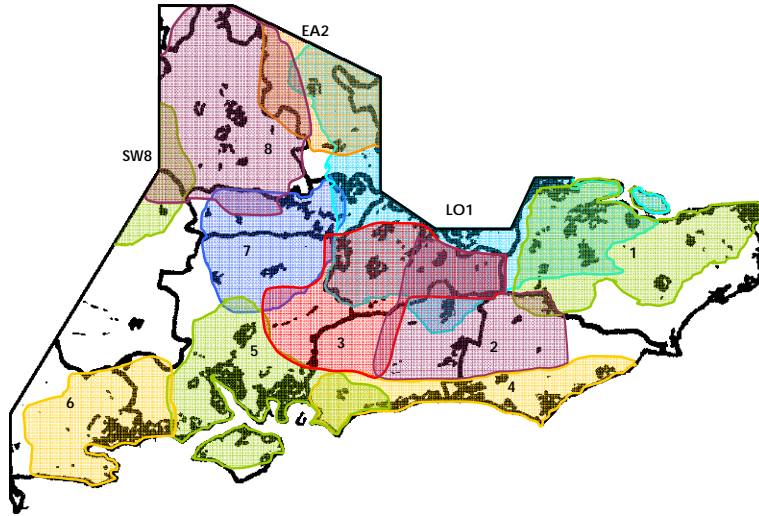

Digital Radio Group	Croydon	1.25	Zouches Farm	0.12
10 090 000	Alexandra Palace	0.1	Hemel Hempstead	0.25
	Bluebell Hill	0.5	Wrotham	5
	Reigate	0.1	High Wycombe	0.3
	Brookman's Park	2	Stoke d' Abernon	0.01
	Guildford	0.5		

GREATER LONDON 2

LO2

Greater London: W Kent, SW Essex: Surrey, N Sussex, E Berks, E Bucks, Herts & S Beds (12A)

ABSOLUTE RADIO 00S	2000s Rock and Pop	TIML/Absolute	Network
BBC LONDON	Mixed format, Rock, Soul	BBC	Regional +FM
GOLD	Oldies	Global Radio	Network*+AM
THE HITS	Contemporary	Bauer	Network
KERRANG	Modern Rock (mono)	Bauer	Network
PUNJABI RADIO	Punjabi (mono)	Independent	Network
RADIO LONDRES FRANCAIS	French (mono)	Independent	Regional
SOUT AL KHALEEJ	Asian (mono)	Independent	Regional
SPECTRUM RADIO	Ethnic (mono)	Independent	Regional +AM
UCB GOSPEL	Christian Talk (mono)	UCB	Network
UCB INSPIRATIONAL	Christian Soft (mono)	UCB	Network
XFM (London)	Modern Rock	Global Radio	Network* +FM

Switch Digital	Crystal Palace	2.85	Walton on Thames	0.003
10 550 000	Alexandra Palace	1	Staines	0.003
	Bluebell Hill	2	Sidcup	0.003
	Reigate	1.51	Uxbridge	0.003
	Mount Vernon	0.1	BT Tower	0.003
	Guildford	1.65	Lambourne House	0.003
	Zouches Farm	0.35	Colindale House	0.003
	Hemel Hempstead	0.25	Harrow Weald	0.003
	Wrotham	5	Hampstead	0.003
	Arkeley	0.25	Richmond	0.003
	Stoke d' Abernon	0.01	Ealing	0.003
	Shepherd's Bush	0.003		

South East England

KENT

SE1

Kent County, excluding South East (11C)

CAPITAL FM (South Coast)	Contemporary	Global Radio	Regional
GOLD	Oldies	Global Radio	Network +AM
HEART Kent	Adult	Global Radio	Local +FM
RADIO KENT	Mixed format	BBC	Local +FM
KISS	Dance, Rhythm	Bauer	Network
KM-FM Extra	Contemporary	Kent Messngr	Local
TRAFFIC RADIO (South East)	Traffic News (mono)	Highways A.	Regional
XFM	Modern Rock	Global Radio	Network
Now Digital (Arqiva)	Bluebell Hill	2	Tunbridge Wells
1 010 000	Chartham	0.5	Thanet
	Wye	1	