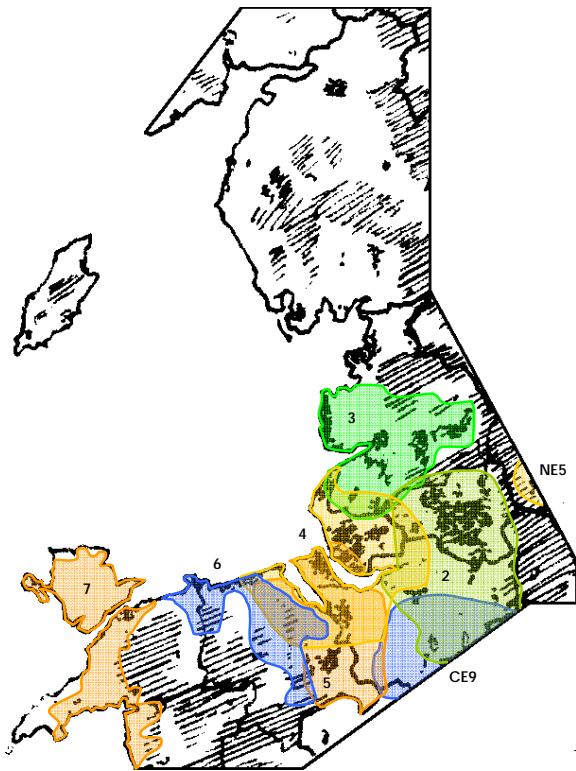

# North West England and Wales

| NORTH WEST REGION   |                       |              |               | NW1  |
|---|-----------------------|--------------|---------------|------|
| Gt Manchester, Merseyside, Lancashire, Cheshire, North East Clwyd (12C) |                       |              |               |      |
| CAPITAL FM (North West)   | Contemporary          | Global Radio | Regional +FM  |      |
| CHOICE  | Rhythm                | Global Radio | Network       |      |
| GOLD  | Oldies                | Global Radio | Network       |      |
| HEART (Digital)   | Adult                 | Global Radio | Network       |      |
| JAZZFM  | Smooth Jazz, Jazz     | Independent  | Network       |      |
| LBC   | Talk (mono)           | Global Radio | Network       |      |
| REAL RADIO (North West)   | Adult, Talk, Sport    | GMG          | Regional +FM  |      |
| SMOOTH RADIO (North West)   | Oldies, Easy          | GMG          | Regional +FM  |      |
| TWR   | Christian (mono)      | Independent  | Network       |      |
| UCB GOSPEL  | Christian Talk (mono) | UCB          | Network       |      |
| UCB INSPIRATIONAL   | Christian Soft (mono) | UCB          | Network       |      |
| MXR (Global Radiol, GMG)  | Winter Hill           | 2            | Lancaster     | 1.51 |
| 6 300 000   | Moel-y-Parc           | 5            | Pendle Forest | 0.5  |
|   | Sunley Building       | 0.4          | Sutton Common | 0.2  |
|   | Warbreck              | 0.2          | Morecambe Bay | 1.51 |