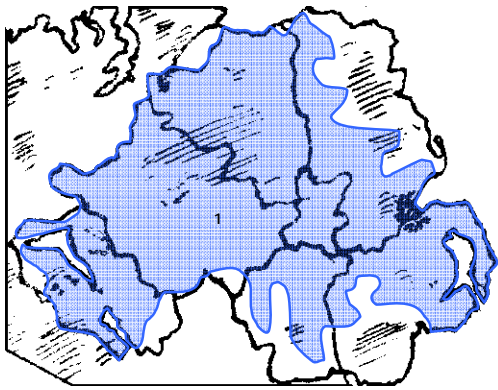

Northern Ireland

NORTHERN IRELAND REGION

NI1

Northern Ireland (12D)

Note: this region is not served by the INR multiplex

Channel	Format	Operator	Service
CITY BEAT	Adult	CN Group	Regional +FM
CLASSIC FM	Light Classical	Global Radio	National +FM
COOL FM	Contemporary	Bauer	Regional +FM
DOWNTOWN RADIO	Adult, Oldies	Bauer	Reg +FM/AM
RADIO FOYLE	Mixed format (mono/stereo)	BBC	Local +FM
HEAT	Pop, Entertainment News	Bauer	Network
KISS	Dance, Rhythm	Bauer	Network
Q102.9	Adult, Oldies	River Media	Regional +FM
TALK SPORT	Sport, Talk (mono)	UTV	National +AM
UCB UK	Christian (mono)	UCB	Network
RADIO ULSTER	Mixed format (mono/stereo)	BBC	Regional +FM

RTE 40% Coverage On-air 2006 (test) 12/2008 (permanent)

National commercial multiplex on channel 12A likely to be licensed during 2009/10

IRISH NATIONAL TRANSMITTERS

Area	Site	kW (RTE)	kW (Com)
County Dublin	Three Rock	5	
NE Ireland	Clermomt Carn	5	
Cork City and SE County Cork	Spur Hill	5	
Limerick City	Woodcock Hill	5	