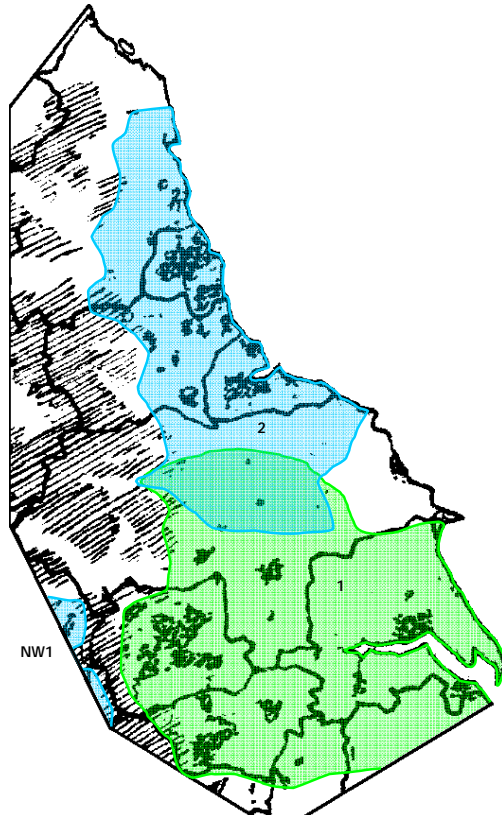

North East England

YORKSHIRE REGION

NE1

East, West and South Yorkshire, York, North and North East Lincolnshire (12A)

| | | | |
|-------------------------------|-----------------------|--------------|--------------|
| CAPITAL FM (Yorkshire) | Contemporary | Global Radio | Regional +FM |
| CHOICE | Rhythm | Global Radio | Network |
| HEART (Digital) | Adult | Global Radio | Network |
| LBC | Talk (mono) | Global Radio | Network |
| REAL RADIO (Yorkshire) | Adult, Talk | GMG | Network |
| ROCK RADIO | Rock | GMG | Network |
| UCB GOSPEL | Christian Talk (mono) | UCB | Network |
| UCB INSPIRATIONAL | Christian Soft (mono) | UCB | Network |
| XFM | Modern Rock | Global Radio | Network |
| YORKSHIRE RADIO | Adult, Sport | Independent | Sport |

| | | | | |
|--------------------------|---------------|-----|--------------------|-----|
| MXR (Global Radiol, GMG) | Acklam Wold | 3.0 | Clifton | 1.0 |
| 4 800 000 | Beecroft Hill | 0.2 | Emley Moor (lower) | 5.0 |
| | Belmont | 2.4 | Emley Moor (upper) | 2.0 |
| | Bilsdale | 2.0 | Idle | 1.0 |
| | Cave Wold | 1.0 | Tapton Hill | 2.0 |