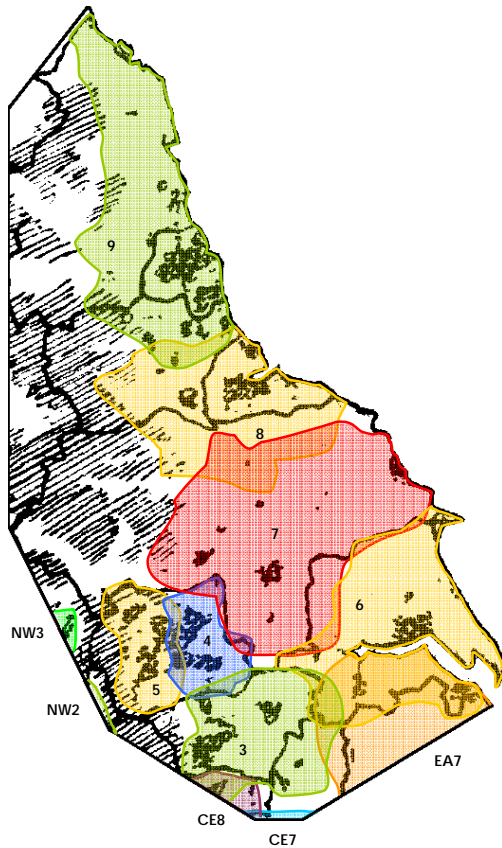

North East England

YORKSHIRE REGION

NE1

East, West and South Yorkshire, York, North and North East Lincolnshire (12A)

| | | | |
|-------------------------------|-----------------------|--------------|--------------|
| CAPITAL FM (Yorkshire) | Contemporary | Global Radio | Regional +FM |
| CHOICE | Rhythm | Global Radio | Network |
| HEART (Digital) | Adult | Global Radio | Network |
| LBC | Talk (mono) | Global Radio | Network |
| REAL RADIO (Yorkshire) | Adult, Talk | GMG | Network |
| ROCK RADIO | Rock | GMG | Network |
| UCB GOSPEL | Christian Talk (mono) | UCB | Network |
| UCB INSPIRATIONAL | Christian Soft (mono) | UCB | Network |
| XFM | Modern Rock | Global Radio | Network |
| YORKSHIRE RADIO | Adult, Sport | Independent | Sport |

| | | | | |
|--------------------------|---------------|-----|--------------------|-----|
| MXR (Global Radiol, GMG) | Acklam Wold | 3.0 | Clifton | 1.0 |
| 4 800 000 | Beecroft Hill | 0.2 | Emley Moor (lower) | 5.0 |
| | Belmont | 2.4 | Emley Moor (upper) | 2.0 |
| | Bilsdale | 2.0 | Idle | 1.0 |
| | Cave Wold | 1.0 | Tapton Hill | 2.0 |

NORTH EAST REGION

NE2

Tyne & Wear, Northumberland, Durham (excluding W), Cleveland, NE North Yorkshire (12C)

| | | | |
|----------------------------------|-----------------------|--------------|--------------|
| CAPITAL FM (North East) | Contemporary | Global Radio | Regional +FM |
| CHOICE | Rhythm | Global Radio | Network |
| GOLD | Oldies | Global Radio | Network |
| HEART (Digital) | Adult | Global Radio | Network |
| LBC | Talk (mono) | Global Radio | Network |
| PANJAB RADIO | Panjabi (mono) | Independent | Network |
| REAL RADIO (North East) | Adult, Talk, Sport | GMG | Regional +FM |
| ROCK RADIO | Rock | GMG | Network |
| SMOOTH RADIO (North East) | Oldies, Easy (mono) | GMG | Regional +FM |
| UCB GOSPEL | Christian Talk (mono) | UCB | Network |
| UCB INSPIRATIONAL | Christian Soft (mono) | UCB | Network |