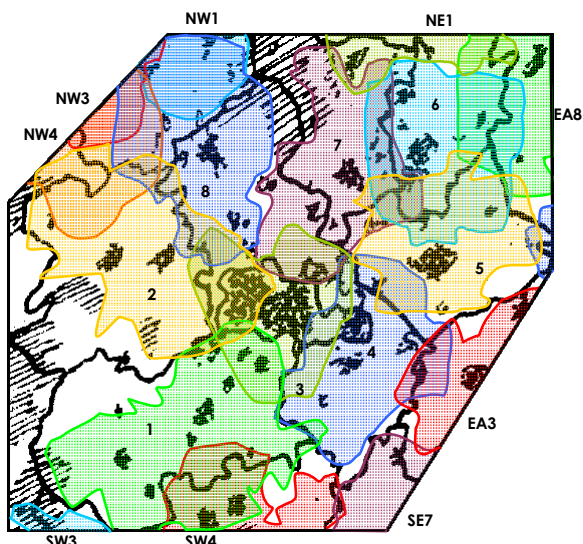

Central England

HEREFORDSHIRE AND WORCESTERSHIRE

CE1

Herefordshire and Worcestershire (12A)

FREE R (Hereford & Worcs)	Contemporary	s	Bauer	Local +FM
FREE RADIO 80S	Oldies	m	Bauer	Regional
FUN KIDS	Childrens	m	Independent	National
LIKE RADIO	Contemporary	m	Independent	Network
BBC HEREFORD & WORCS	Mixed format	s	BBC	Local +FM
SUNSHINE 106.2	Adult, Oldies	s	Laser	Local +FM
MuxCo	9/2013			600 000

Herefordshire & N Gloucestershire	Ridge Hill	4 => 5	SO 630 333
Hereford	Hereford	0.6	SO 524 364
Worcestershire	Great Malvern	5	SO 774 464
North East Worcestershire	Bromsgrove	0.55	SO 948 730
Kidderminster area	Kidderminster	1	SO 808 739

WOLVERHAMPTON, SHREWSBURY AND TELFORD

CE2

Wolverhampton, Black Country, Shrewsbury, Telford and SE Shropshire (11B)

CAPITAL West Midlands	Contemporary	s	Global Radio	Regional
FREE R (Wolves & Shrops)	Contemporary	s	Bauer	Local +FM
FREE RADIO 80S	Oldies	m	Bauer	Regional+AM
HEART West Midlands	Adult	s	Global Radio	Regional +FM
RADIO SHROPSHIRE	Mixed format	s	BBC	Local +FM
SMOOTH RADIO (W Mids)	Easy Listening, Oldies	s	Global Radio	Network+FM
RADIO WM	Mixed format	s	BBC	Local +FM
RADIO XL	Asian	m	Independent	Regional+AM
Now Digital (Arqiva)	31/1/2001			1 540 000

Shropshire	The Wrekin	2	SJ 628 082
Oswestry, Shropshire	Rhosfach Farm	0.64	SJ 266 318
Market Drayton, Shropshire	Market Drayton	0.6	SJ 669 342
Church Stretton, Shropshire	Hazler Hill	0.64	SO 464 928
W West Mids, SE Shrops, N Worcs	Turners Hill	4	SO 969 887
Wolverhampton and Black Country	Sedgley Beacon	0.6	SO 922 944
Cannock area, Staffordshire	Pye Green	0.6	SJ 987 145

BIRMINGHAM AREA

CE3

Birmingham, Black Country, Lichfield, Tamworth, NE Worcestershire (11C)

ABSOLUTE R CLASSIC ROCK	Classic Rock	m	Bauer	Network
ABSOLUTE RADIO 90S	90s Rock and Pop	m	Bauer	Network
CAPITAL West Midlands	Contemporary	s	Global Radio	Regional +FM
FREE RADIO (Birmingham)	Contemporary	s	Bauer	Local +FM
FREE RADIO 80S	Oldies	m	Bauer	Regional+AM
GOLD	60s, 70s and 80s Music	s	Global Radio	Network
HEART West Midlands	Adult	s	Global Radio	Regional +FM
KISS FRESH To close	Dance, Rhythm	m	Bauer	Network
MAGIC SOUL	Classic Soul	m	Bauer	Network
SMOOTH RADIO (W Mids)	Easy Listening, Oldies	s	Global Radio	Network+FM
RADIO WM	Mixed format	s	BBC	Local +FM
CE Digital (Global/Bauer)	7/6/2000			2 370 000

West Midlands, Lichfield, Tamworth	Lichfield	2.5	SK 164 043
Birmingham	Metropolitan House	0.3	SP 055 862
W West Mids, SE Shrops, N Worcs	Turners Hill	2	SO 969 887
Wolverhampton and Black Country	Sedgley Beacon	0.3	SO 922 944
SW Birmingham and NE Worcestershire	Lickey Hills	1	SO 991 752
Redditch, Worcestershire	Headless Cross	0.3	SP 038 661

COVENTRY AND WARWICKSHIRE

CE4

Coventry and Warwickshire (12D)