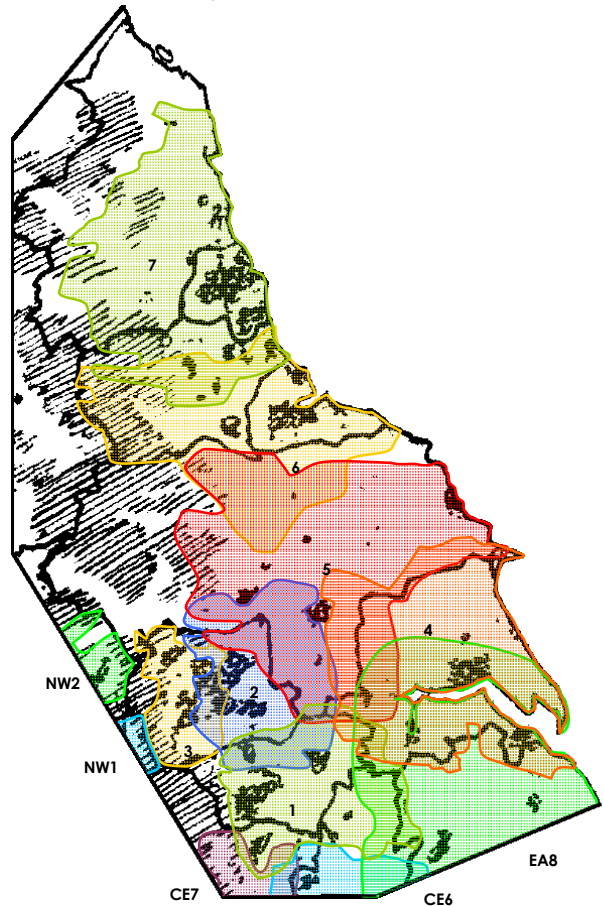

COMPASS FM	Oldies, Soft	s	Lincs	Local +FM
KCFM	Adult, Oldies	s	Lincs	Local +FM
LINCS FM	Adult, Contemporary	s	Lincs	Local +FM
RADIO LINCOLNSHIRE	Mixed format	s	BBC	Local +FM
RADIO NEWARK	Mixed Format	m	Community	Local +FM
MuxCo	1/10/2015		840 000	
Lincolnshire	Belmont	4.45	TF 217 837	
North Lincolnshire and East Yorks	High Hunstley	5	SE 945 350	
Lincoln	Lincoln Clayton Rd	0.6	SK 972 686	
Grantham, Lincolnshire	Grantham Newgate	0.6	SK 947 365	

CAMBRIDGE TRIAL

Cambridge (7D)

ANGEL RADIO	Nostalgia	m	Community	Local
CAMBRIDGE 105	Mixed Format	s	Community	Local +FM
CHRIS COUNTRY	Country	s	Ind/Nation	Network
CORE	New Music	s	Community	Local
ELECTRIC	Dance	s	Community	Local
ENCORE	Musical Theatre	s	UKRD	Network
GAYDIO	Gay	s	Independent	Network
MY MUSIC RADIO	60s, 70s and 80s Music	s	UKRD	Network
STAR 107	Adult	s	UKRD	Local +FM
UKRD	9/2015			
Cambridge	Cambridge	0.05	TL 455 577	
Cambridge	Gog Magog	0.1	TL 491 533	

NORWICH TRIAL

Norwich City area (9A)

RADIO CAROLINE	Classic Rock	s	Independent	Network
CDNX	Rock, New Music	s	Community	Network
FUTURE RADIO	Mixed Format	s	Community	Local +FM
FUTURE PLUS	Mixed Format	s	Community	Local
JAZZ FM	Jazz and Soul	s	Independent	National
RADIO NORWICH	Adult	s	Media Aspect	Local +FM
TOTALLY RADIO	Mixed Music	s	Network	Network
DAB+				
ANGEL RADIO	Nostalgia	m	Community	Local
SOLAR RADIO	Soul	s	Independent	Network
Future Digital Norfolk	8/2015			
Norwich City area	Markham Tower	0.1	TG 213 109	

North East England

SOUTH YORKSHIRE

NE1

South Yorkshire, North East Derbyshire and Bassetlaw (11C)

ABSOLUTE R CLASSIC ROCK	Classic Rock	m	Bauer	Network
ABSOLUTE RADIO 90S	90s Rock and Pop	m	Bauer	Network
CAPITAL Yorkshire	Contemporary	s	Global Radio	Regional +FM
HALLAM FM	Contemporary, Adult	s	Bauer	Local +FM
HALLAM 2	Oldies	s	Bauer	Regional+AM
HALLAM 3	Contemporary	m	Bauer	Network
HEART Yorkshire	Adult	s	Communicorp	Regional +FM
KISS FRESH	Dance, Rhythm	m	Bauer	Network
RADIO SHEFFIELD	Mixed format	s	BBC	Local +FM
SMOOTH RADIO	Easy Listening, Oldies	s	Global Radio	Network
TRAX FM	Adult	m	Lincs	Local +FM
Bauer Digital	10/2000		1 670 000	
Sheffield and Rotherham	Sheffield Tupton Hill	1.1	SK 324 870	
Chesterfield area	Chesterfield	1	SK 383 764	
Barnsley area, South Yorkshire	Ardsley	2	SE 390 061	
Doncaster and North Notts	Clifton	1	SK 518 959	
Retford area, Nottinghamshire	Clarlborough	1.2	SK 742 838	
Thorne area, South Yorkshire	Hallam Castings	plan:0.6	SE 697 138	

LEEDS

NE2

Leeds and Wakefield area (12D)

ABSOLUTE R CLASSIC ROCK	Classic Rock	m	Bauer	Network
ABSOLUTE RADIO 90S	90s Rock and Pop	m	Bauer	Network
RADIO AIRE FM	Contemporary, Adult	s	Bauer	Local +FM
RADIO AIRE 2	Oldies	s	Bauer	Regional+AM
RADIO AIRE 3	Contemporary	m	Bauer	Network
CAPITAL Yorkshire	Contemporary	s	Global Radio	Regional +FM
HEART Yorkshire	Adult	s	Communicorp	Regional +FM
KISS FRESH	Dance, Rhythm	m	Bauer	Network
MAGIC SOUL	Classic Soul	m	Bauer	Network
RADIO LEEDS	Mixed format	s	BBC	Local +FM
SMOOTH RADIO	Easy Listening, Oldies	s	Global Radio	Network
Bauer Digital	5/2001		1 410 000	
West Yorkshire	Emley Moor	5	SE 222 128	
Leeds and Wakefield area	Morley	1	SE 283 268	
Leeds	Beecroft Hill	1	SE 237 350	
Otley area, West Yorkshire	Hunterstone	1.1	SE 213 515