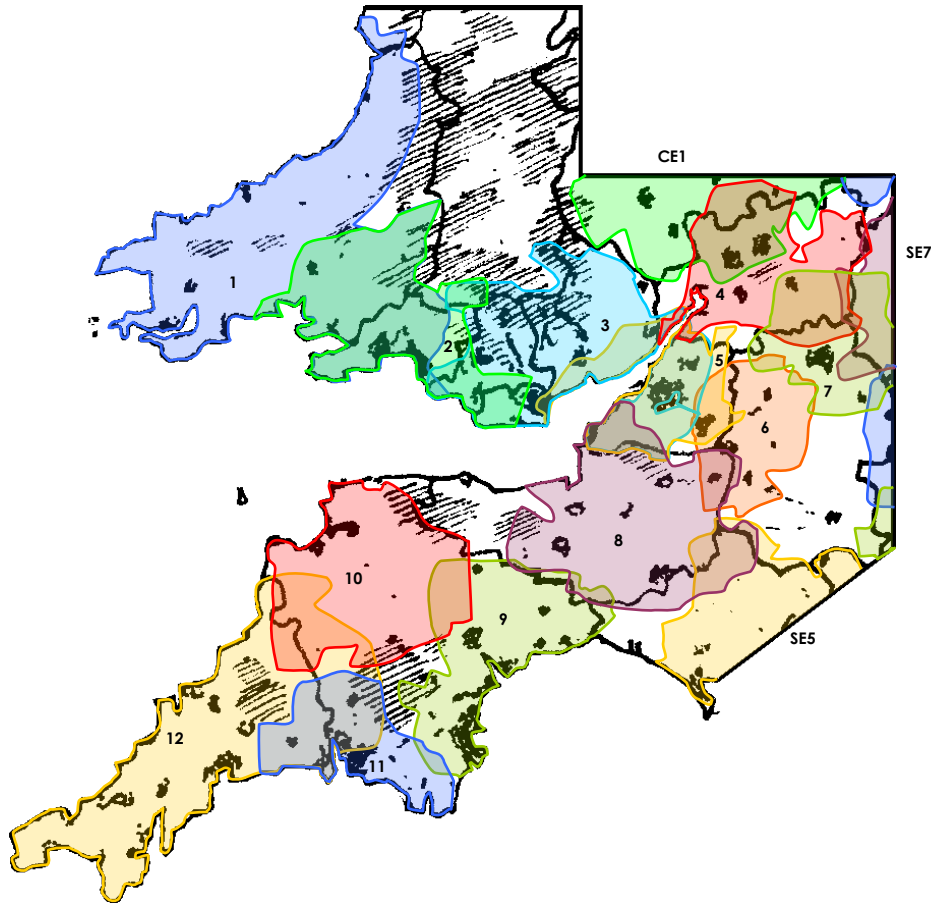

South West England and Wales

WEST WALES

Pembrokeshire, Carmarthenshire and Swansea (12D)		SW1	
RADIO CARMARTHENSIRE	Adult, Welsh	160s	Nation Local
RADIO CYMRU	Welsh Language	128s*	BBC Regional
RADIO CYMRU 2	Welsh Language	80m*	BBC Regional
DRAGON RADIO	Oldies	112m	Nation Regional
HEART South Wales	Adult,	112s	Global Radio Regional
NATION RADIO	Oldies, Easy Listening	160s	Nation Regional
RADIO PEMBROKESHIRE	Adult, Oldies	160s	Nation Local
RADIO WALES	Mixed format	128s*	BBC Regional
SWANSEA BAY RADIO	Adult, Oldies	160s	Nation Regional

* When R Cymru 2 is carrying separate programmes, R Cymru reduces to 64m and R Wales to 112s. Otherwise, R Cymru 2 broadcasts the same audio stream as R Cymru

MuxCo	8/2013	650 000
Swansea area	Kilvey Hill	1.25 SS 672 940
Carmarthenshire	Carmel	2 SN 576 153
Carmarthen	Carmarthen	0.6 SN 412 213
Pembrokeshire	Presely	5 SN 172 306
Pembroke and Milford Haven	Greenhill	1 SM 925 016
Fishguard, Pembrokeshire	Fishguard	1 SM 944 391

SWANSEA

West Glamorgan and SW Carmarthenshire (12A)		SW2	
RADIO CYMRU	Welsh Language	128s*	BBC Regional
RADIO CYMRU 2	Welsh Language	80m*	BBC Regional
HEART South Wales	Adult,	112s	Global Radio Regional
SWANSEA SOUND	Oldies	128s	Wireless Local
RADIO WALES	Mixed format	128s*	BBC Regional
TOTAL ACCESS	Contemporary, New Music	128s	Wireless Network
THE WAVE	Contemporary	128s	Wireless Local
WAVE 80S	80s music	128s	Wireless Local

* When R Cymru 2 is carrying separate programmes, R Cymru reduces to 64m and R Wales to 112s. Otherwise, R Cymru 2 broadcasts the same audio stream as R Cymru

Switch Digital	3/2004	630 000
South Glamorgan and Bridgend	St Hilary	1 ST 026 741
Swansea area	Kilvey Hill	2 SS 672 940
South East Carmarthenshire	Mynydd Sylen	1.2 SN 514 080
Carmarthenshire	Carmel	2 SN 576 153
Carmarthen	Carmarthen	0.6 SN 412 213

SOUTH EAST WALES

Glamorgan and Gwent (12C)		SW3	
BRIDGE FM	Adult, Oldies	80m	Nation Regional
CAPITAL South Wales	Contemporary	128s	Communicorp Local
RADIO CYMRU	Welsh Language	128s*	BBC Regional
RADIO CYMRU 2	Welsh Language	80m*	BBC Regional
DRAGON RADIO	Oldies	80m	Nation Regional
HEART South Wales	Adult,	128s	Global Radio Regional
HITS RADIO (UK)	Contemporary, Adult	80m	Bauer Network
NATION RADIO	Oldies, Easy Listening	112s	Nation Regional
SMOOTH RADIO (S Wales)	Easy Listening, Oldies	128s	Global Radio Network
RADIO WALES	Mixed format	128s*	BBC Regional

* When R Cymru 2 is carrying separate programmes, R Cymru reduces to 64m and R Wales to 112s. Otherwise, R Cymru 2 broadcasts the same audio stream as R Cymru