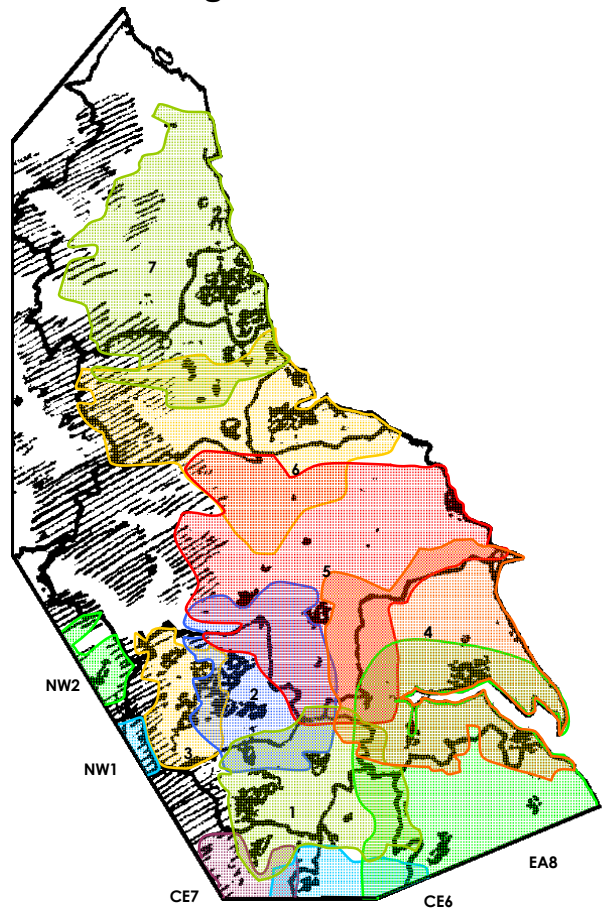

DAB+

RADIO NEWARK	Mixed Format	s	Community	Local +FM

MuxCo 1/10/2015 840 000

Lincolnshire	Belmont	4.45	TF 217 837
North Lincolnshire and East Yorks	High Hunsley	5	SE 945 350
Lincoln	Lincoln Clayton Rd	0.6	SK 972 686
Grantham, Lincolnshire	Grantham Newgate	0.6	SK 947 365

CAMBRIDGE TRIAL

Cambridge (7D)

ANGEL RADIO	Nostalgia	m	Community	Local
CAMBRIDGE 105	Mixed Format	s	Community	Local +FM
CHRIS COUNTRY	Country	s	Ind/Nation	Network
ELECTRIC	Dance	s	Community	Local
GAYDIO	Gay	s	Independent	Network
STAR 107	Adult	s	Independent	Local +FM

UKRD 9/2015

Cambridge	Cambridge	0.05	TL 455 577
Cambridge	Gog Magog	0.1	TL 491 533

NORWICH TRIAL

Norwich City area (9A)

RADIO CAROLINE	Classic Rock	s	Independent	Network
FUTURE RADIO	Mixed Format	s	Community	Local +FM
JAZZ FM	Jazz and Soul	s	Independent	National
RADIO NORWICH	Adult	s	Media Aspect	Local +FM
TOTALLY RADIO	Mixed Music	s	Network	Network

DAB+

ABOUT NORWICH	Mixed Format	s	Community	Local
ANGEL RADIO	Nostalgia	m	Community	Local
THE BEAT	Adult, Contemporary	s	MKFM	Regional
CAMBRIDGE 105	Mixed Format	s	Community	Local +FM
CHRIS COUNTRY	Country	s	Ind/Nation	Network
CLASSICAL 1	Classical	s	Community	Local
SOLAR RADIO	Soul	s	Independent	Network
WEATHER 24/7 RADIO	Weather	m	Independent	Local

Future Digital Norfolk 8/2015

Norwich City area	Markham Tower	0.1	TG 213 109

North East England

SOUTH YORKSHIRE

NE1

South Yorkshire, North East Derbyshire and Bassetlaw (11C)

ABSOLUTE R CLASSIC ROCK	Classic Rock	m	Bauer	Network
ABSOLUTE RADIO 90S	90s Rock and Pop	m	Bauer	Network
CAPITAL Yorkshire	Contemporary	s	Global Radio	Regional +FM
HALLAM FM	Contemporary, Adult	s	Bauer	Local +FM
HALLAM 2	Oldies	s	Bauer	Regional+AM
HEART Yorkshire	Adult	s	Communicorp	Regional +FM
THE HITS	Contemporary	m	Bauer	Network
KISS FRESH To close	Dance, Rhythm	m	Bauer	Network
RADIO SHEFFIELD	Mixed format	s	BBC	Local +FM
SMOOTH RADIO	Easy Listening, Oldies	s	Global Radio	Network
TRAX FM	Adult	m	Lincs	Local +FM

Bauer Digital 10/2000 1 670 000

Sheffield and Rotherham	Sheffield Tupton Hill	1.1	SK 324 870
Chesterfield area	Chesterfield	1	SK 383 764
Barnsley area, South Yorkshire	Ardsley	2	SE 390 061
Doncaster and North Notts	Clifton	1	SK 518 959
Retford area, Nottinghamshire	Clarlborough	1.2	SK 742 838
Thorne area, South Yorkshire	Hallam Castings	plan: 0.6	SE 697 138

LEEDS

NE2

Leeds and Wakefield area (12D)

ABSOLUTE R CLASSIC ROCK	Classic Rock	m	Bauer	Network
ABSOLUTE RADIO 90S	90s Rock and Pop	m	Bauer	Network
RADIO AIRE FM	Contemporary, Adult	s	Bauer	Local +FM
RADIO AIRE 2	Oldies	s	Bauer	Regional+AM
CAPITAL Yorkshire	Contemporary	s	Global Radio	Regional +FM
HEART Yorkshire	Adult	s	Communicorp	Regional +FM
THE HITS	Contemporary	m	Bauer	Network
KISS FRESH To close	Dance, Rhythm	m	Bauer	Network
MAGIC SOUL	Classic Soul	m	Bauer	Network
RADIO LEEDS	Mixed format	s	BBC	Local +FM
SMOOTH RADIO	Easy Listening, Oldies	s	Global Radio	Network

Bauer Digital 5/2001 1 410 000

West Yorkshire	Emley Moor	5	SE 222 128
Leeds and Wakefield area	Morley	1	SE 283 268
Leeds	Beecroft Hill	1	SE 237 350
Otley area, West Yorkshire	Hunterstone	1.1	SE 213 515