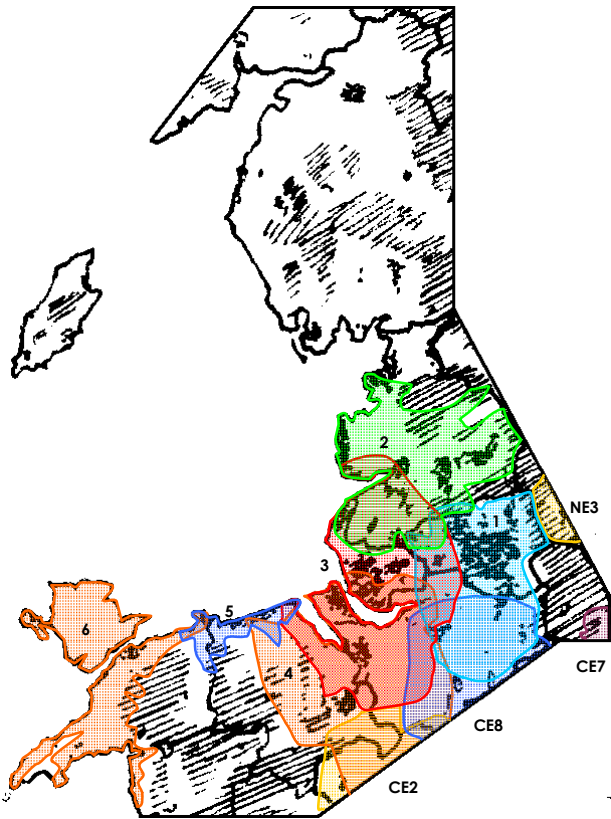

LIVERPOOL

Merseyside, West Cheshire, Flintshire, South Lancashire (10C)

NW3

ABSOLUTE R CLASSIC ROCK	Classic Rock	m	Bauer	Network
ABSOLUTE RADIO 90S	90s Rock and Pop	m	Bauer	Network
CAPITAL Liverpool	Contemporary	s	Global Radio	Local +FM
RADIO CITY	Contemporary, Adult	s	Bauer	Local +FM
RADIO CITY 2	Oldies	s	Bauer	Local +FM
RADIO CITY 3	Contemporary	m	Bauer	Network
RADIO CITY TALK	Rock, Sport, Talk	m	Bauer	Local +AM
HEART North West	Adult	s	Global Radio	Regional +FM
KISS FRESH	Dance, Rhythm	m	Bauer	Network
RADIO MERSEYSIDE	Mixed format	s	BBC	Local +FM
SMOOTH RADIO (NW)	Easy Listening, Oldies	s	Communicorp	Regional +FM
Bauer Digital		3/2001; Moved from 11B	20/4/2016	2 350 000
Merseyside and South East Lancashire	Winter Hill	3		SD 660 144
Merseyside and South East Lancashire	Billinge Hill	1.6		SD 523 016
Liverpool and Wirral	St John's Beacon	0.6		SJ 348 903
Merseyside, W Cheshire, Flintshire	Moel-y-Parc	1.2		SJ 123 701
West Cheshire and South Flintshire	Hope Mountain	0.89		SJ 296 570

NORTH EAST WALES AND WEST CHESHIRE

Wrexham, Flintshire, South Denbighshire, West Cheshire, Wirral and Liverpool (10D)

NW4

RADIO CYMRU	Welsh Language	s	BBC	Regional +FM
CAPITAL (NW &N Wales)	Contemporary	s	Global Radio	Regional +FM
DEE	Adult, Oldies	m	Dee Radio	Local +FM
DRAGON RADIO	Oldies	m	Nation	Regional
NATION RADIO	Rock, Adult	m	Nation	Regional
SANDGROUNDNER	Oldies	m	Independent	Local
RADIO WALES	Mixed format	s	BBC	Regional +FM
WIRRAL RADIO	Mixed format	m	Community	Local
DAB+				
CHRIS COUNTRY	Country	s	Ind/Nation	Network
LOVE 80S	80s Music	s	Dee Radio	Regional
ZEST LIVERPOOL	Adult	s	Independent	Local
MuxCo		3/2013		1 340 000
Flintshire, S Denbighshire, W Cheshire	Moel-y-Parc	3.55		SJ 123 701
North East Wales and W Cheshire	Llangollen	plan: 5		SJ 209 488
Wrexham area	Wrexham Rhos	3		SJ 301 537
Liverpool and Wirral	St John's Beacon	1.5		SJ 348 903

NORTH WALES

North Clwyd and NE Gwynedd (12D)

NW5

CAPITAL (NW &N Wales)	Contemporary	s	Global Radio	Regional +FM
CAPITAL CYMRU	Contemporary, Welsh	s	Global Radio	Regional
CHEESY FM	Pop Oldies	m	Independent	Network
RADIO CYMRU	Welsh Language	s	BBC	Regional +FM
DRAGON RADIO	Oldies	s	Nation	Regional
NATION RADIO	Rock, Adult	s	Nation	Regional
SMOOTH R (NW &N Wales)	Easy Listening, Oldies	s	Global Radio	Network
RADIO WALES	Mixed format	s	BBC	Regional +FM
MuxCo		12/12/2014		200 000
Conwy & Llandudno, Conwy	Conwy	0.5		SH 781 765
Colwyn Bay area, Conwy	Penmaen Rhos	plan: 0.6		SH 877 779
Rhyl and Prestatyn, Denbighshire	Gwaenysgor	plan: 0.65		SJ 077 817

NORTH WEST WALES

North West Wales (10D)

NW6