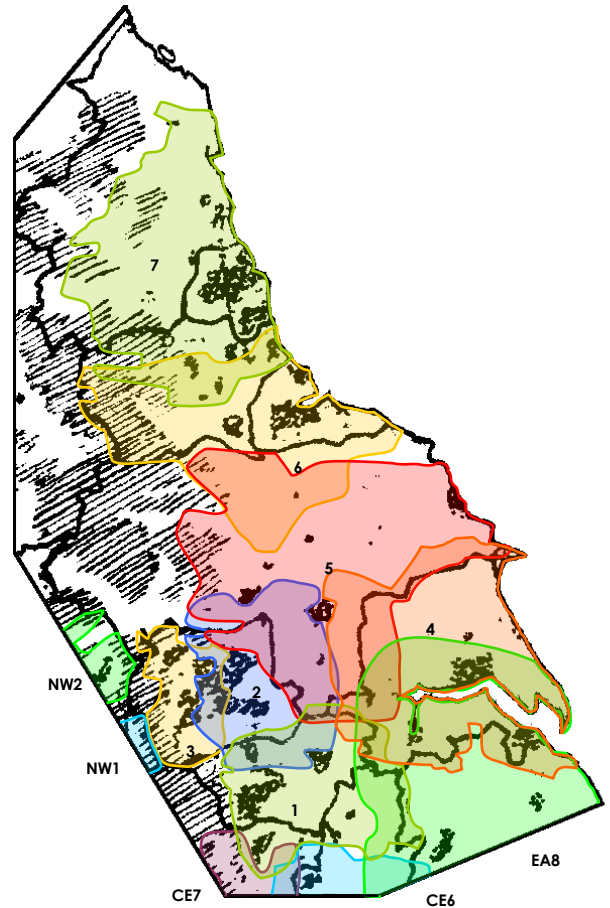

CYBER GOLD 60s Music 48s Independent Network

CYBER HOT HITS Contemporary Pop 48s Independent Network

CYBER ROCK Classic Rock 48s Independent Network

RESONANCE EXTRA Experimental 48s Community Network

ZACK FM Mixed Format 48s Community Local

UKRD 9/2015

Cambridge	Cambridge	0.05	TL 455 577
Cambridge	Gog Magog	0.1	TL 491 533

NORWICH TRIAL

Norwich City area (9A)

FUTURE RADIO	Mixed Format	160s	Community	Local
RADIO NORWICH	Adult	128s	Media Aspect	Local

DAB+ **ANGEL RADIO** Nostalgia 32m Community Local

THE BEAT Adult, Contemporary 48s MKFM Regional

CAMBRIDGE 105 Mixed Format 48s Community Local

RADIO CAROLINE Classic Rock 48s Independent Network

CHRIS COUNTRY Country 48s Ind/Nation Network

CLASSICAL 1 Classical 48s Community Local

CYBER GOLD 60s Music 40s Independent Network

CYBER HOT HITS Contemporary Pop 40s Independent Network

CYBER ROCK Classic Rock 40s Independent Network

45 RADIO Oldies 45s Community Local

JAZZ FM Jazz and Soul 40s Bauer National

NME 1 Rock 48s Independent Network

NME 2 Contemporary Rock 48s Independent Network

PANDA RADIO Mixed Format 48s Independent Regional

RESONANCE EXTRA Experimental 48s Community Network

SOLAR RADIO Soul 48s Independent Network

TOTALLY RADIO Mixed Music 64s Network Network

WEATHER 24/7 RADIO Weather 32m Independent Local

ZACK FM Mixed Format 40s Community Local

Future Digital Norfolk 8/2015

Norwich City area	Markham Tower	0.1	TG 213 109

North East England

SOUTH YORKSHIRE

NE1

South Yorkshire, North East Derbyshire and Bassetlaw (11C)

ABSOLUTE R CLASSIC ROCK	Classic Rock	80m	Bauer	Network
ABSOLUTE RADIO 90S	90s Rock and Pop	80m	Bauer	Network
CAPITAL Yorkshire	Contemporary	112s	Global Radio	Regional
HALLAM FM	Contemporary, Adult	128s	Bauer	Local
HALLAM 2	Oldies	128s	Bauer	Regional
HEART Yorkshire	Adult	112s	Communicorp	Regional
HITS RADIO (UK)	Contemporary, Adult	80m	Bauer	Network
KISS FRESH	Rhythmic New Music	80m	Bauer	Network
RADIO SHEFFIELD	Mixed format	128s	BBC	Local
SMOOTH RADIO	Easy Listening, Oldies	112s	Global Radio	Network
TRAX FM	Oldies, Adult	80m	Lincs	Local

Bauer Digital 10/2000 1 670 000

Sheffield and Rotherham	Sheffield Tupton Hill	1.1	SK 324 870
Chesterfield area	Chesterfield	1	SK 383 764
Barnsley area, South Yorkshire	Ardley	2	SE 390 061
Doncaster and North Notts	Clifton	1	SK 518 959
Retford area, Nottinghamshire	Clarbrough	1.2	SK 742 838
Doncaster area, South Yorkshire	Shaftesbury House	0.1	SE 603 042

LEEDS

NE2

Leeds and Wakefield area (12D)

ABSOLUTE R CLASSIC ROCK	Classic Rock	80m	Bauer	Network
ABSOLUTE RADIO 90S	90s Rock and Pop	80m	Bauer	Network
RADIO AIRE FM	Contemporary, Adult	128s	Bauer	Local
RADIO AIRE 2	Oldies	128s	Bauer	Regional
CAPITAL Yorkshire	Contemporary	112s	Global Radio	Regional
HEART Yorkshire	Adult	112s	Communicorp	Regional
HITS RADIO (UK)	Contemporary, Adult	80m	Bauer	Network
KISS FRESH	Rhythmic New Music	80m	Bauer	Network
MAGIC SOUL	Classic Soul	80m	Bauer	Network
RADIO LEEDS	Mixed format	128s	BBC	Local
SMOOTH RADIO	Easy Listening, Oldies	112s	Global Radio	Network

Bauer Digital 5/2001 1 410 000

West Yorkshire	Emley Moor	5	SE 222 128
Leeds and Wakefield area	Morley	1	SE 283 268
Leeds	Beecroft Hill	0.98	SE 237 350
Olley area, West Yorkshire	Hunterstone	1.1	SE 213 515