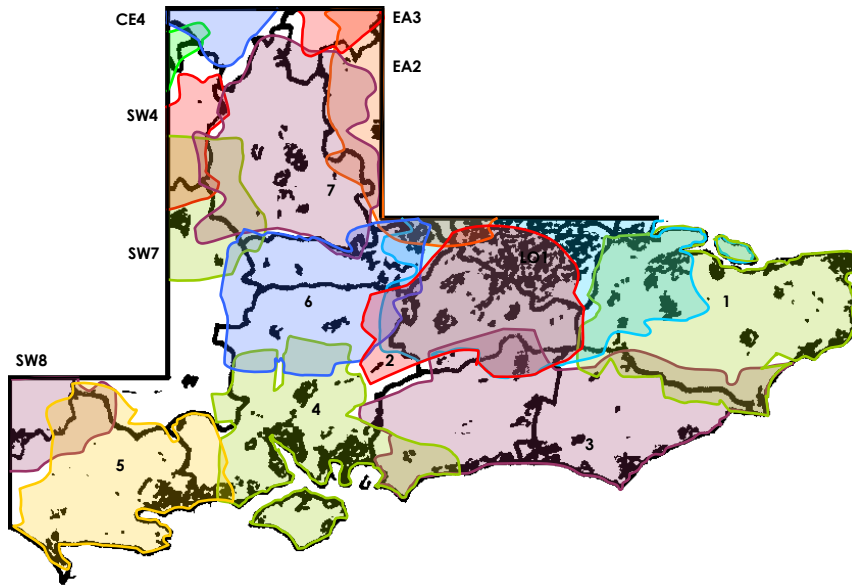

South East England

KENT Kent and Eastern London (11C)	SE1	SUSSEX Sussex (10B)	SE3

CAPITAL UK	Contemporary	s	Global Radio	Network	CAPITAL UK	Contemporary	s	Global Radio	Network	
ENCORE	Musical Theatre	s	UKRD	Network	GOLD	60s, 70s and 80s Music	s	Global Radio	Network	
GOLD	60s, 70s and 80s Music	s	Global Radio	Network	HEART Sussex	Adult	s	Global Radio	Local +FM	
HEART Kent	Adult	s	Global Radio	Local +FM	HITS RADIO (UK)	Contemporary, Adult	m	Bauer	Network	
HITS RADIO (UK)	Contemporary, Adult	m	Bauer	Network	JUICE	Contemporary	m	Global Radio	Local +FM	
RADIO KENT	Mixed format	s	BBC	Local +FM	MORE RADIO	Adult, Oldies	m	MSH	Local +FM	
KM-FM	Contemporary	s	Kent Messngr	Local +FM	SMOOTH RADIO	Easy Listening, Oldies	s	Global Radio	Network+AM	
SMOOTH RADIO	Easy Listening, Oldies	s	Global Radio	Network+AM	BBC SUSSEX	Mixed format	s	BBC	Local +FM	
Now Digital (Arqiva)	4/2004			1 690 000	Now Digital (Arqiva)	30/01/2004; Moved from 11B			9/12/2015	1 490 000
North West Kent, Eastern London, SE Essex	Wrotham	2		TQ 595 604	East Sussex	Heathfield	2			TQ 566 220
Maidstone, Medway towns, South Essex	Bluebell Hill	2		TQ 757 613	Rye, Sussex	Rye	0.6			TQ 904 198
North Kent	Benfleet	1.2		TQ 790 867	Hastings	Hastings	0.5			TQ 807 100
Tunbridge Wells area, Kent	Tunbridge Wells	1		TQ 607 440	Eastbourne, Sussex	Eastbourne	0.25			TV 615 986
Tunbridge Wells, Kent	St Marks	0.2		TQ 582 375	Newhaven & Seaford, Sussex	Newhaven	0.5			TQ 435 006
Mid Kent	Charing Hill	2		TQ 965 504	Brighton and Worthing area	Whitehawk Hill	1			TQ 330 045
Ashford area	Wye	1		TR 066 472	Worthing area	Findon	0.18			TQ 120 072
Canterbury area	Chartham	0.5		TR 102 561	Central Sussex	Truleigh Hill	1.8			TQ 226 106
Canterbury area	Dunkirk	2		TR 078 590	Horsham, Sussex	Horsham	0.3			TQ 176 308
Thanet, Kent	Thanet	0.125 => 0.25		TR 366 678	Crawley, Sussex	Little Prestwood Farm	0.5			TQ 235 385
Dover and Deal area, Kent	Swingate	0.34		TR 334 429	West Sussex	Burton Down	0.85			SU 965 131
Folkestone	Cretaway Down	0.02		TR 229 381	North West Sussex & E Hampshire	Midhurst	0.6			SU 912 250
South East Kent	Etchinghill	1.2		TR 160 389						
Hythe, Kent	Tumpike Hill	0.1		TR 154 344						

SURREY Surrey, North East Hampshire, South London (10C)	SE2	SOUTH HAMPSHIRE South Hampshire, Isle of Wight, SW Sussex (11C)	SE4