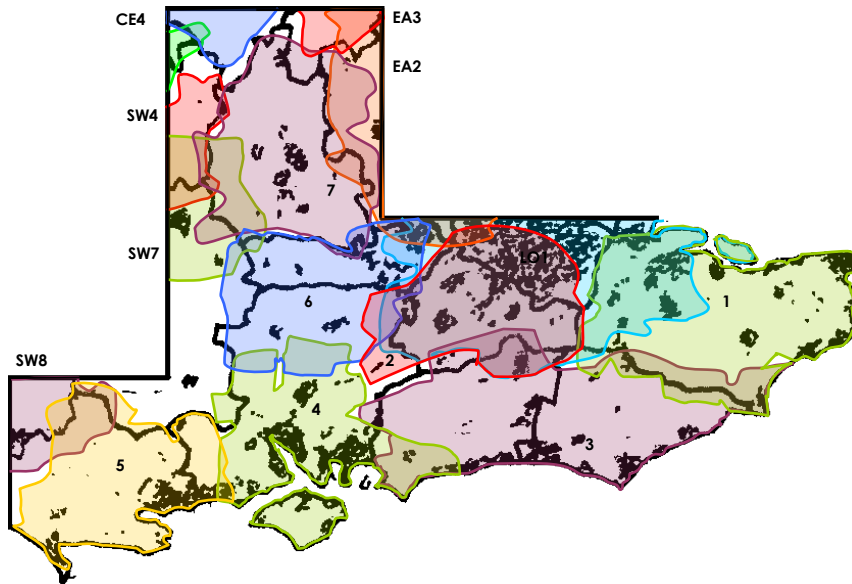

South East England

KENT				SE1	SUSSEX				SE3
Kent and Eastern London (11C)					Sussex (10B)				
CAPITAL UK	Contemporary	128s	Global Radio	Network	CAPITAL Brighton	Contemporary	128s	Global Radio	Local
GOLD	60s, 70s and 80s Music	128s	Global Radio	Network	GOLD	60s, 70s and 80s Music	128s	Global Radio	Network
HEART Kent	Adult	128s	Global Radio	Local	HEART Sussex	Adult	128s	Global Radio	Local
HITS RADIO (UK)	Contemporary, Adult	80m	Bauer	Network	HITS RADIO (UK)	Contemporary, Adult	80m	Bauer	Network
RADIO KENT	Mixed format	128s	BBC	Local	MORE RADIO	Adult, Oldies	128s	MSH	Local
KM-FM	Contemporary	128s	Kent Messngr	Local	SMOOTH RADIO	Easy Listening, Oldies	128s	Global Radio	Network
SMOOTH RADIO	Easy Listening, Oldies	128s	Global Radio	Network	BBC SUSSEX	Mixed format	128s	BBC	Local

Now Digital (Arqiva)				4/2004	1 690 000	Now Digital (Arqiva)				30/01/2004; Moved from 11B 9/12/2015	1 490 000
North West Kent, Eastern London, SE Essex Wrotham	Bluebell Hill	2	TQ 595 604	East Sussex	Heathfield	2	TQ 566 220	Rye, Sussex	Rye	0.6	TQ 904 198
Maidstone, Medway towns, South Essex	Benfleet	1.2	TQ 790 867	Hastings	Hastings	0.5	TQ 807 100	Hastings	Hastings	0.5	TQ 807 100
North Kent	Tunbridge Wells	1	TQ 607 440	Eastbourne, Sussex	Eastbourne	0.25	TV 615 986	Eastbourne, Sussex	Eastbourne	0.25	TV 615 986
Tunbridge Wells area, Kent	St Marks	0.2	TQ 582 375	Newhaven & Seaford, Sussex	Newhaven	0.5	TQ 435 006	Newhaven & Seaford, Sussex	Newhaven	0.5	TQ 435 006
Tunbridge Wells, Kent	Charing Hill	2	TQ 965 504	Brighton and Worthing area	Whitehawk Hill	1	TQ 330 045	Brighton and Worthing area	Whitehawk Hill	1	TQ 330 045
Mid Kent	Wye	1	TR 066 472	Worthing area	Findon	0.18	TQ 120 072	Worthing area	Findon	0.18	TQ 120 072
Ashford area	Chartham	0.5	TR 102 561	Central Sussex	Truleigh Hill	1.8	TQ 226 106	Central Sussex	Truleigh Hill	1.8	TQ 226 106
Canterbury area	Dunkirk	2	TR 078 590	Horsham, Sussex	Horsham	0.3	TQ 176 308	Horsham, Sussex	Horsham	0.3	TQ 176 308
Canterbury area	Thanet	0.117	TR 366 678	Crawley, Sussex	Little Prestwood Farm	0.5	TQ 235 385	Crawley, Sussex	Little Prestwood Farm	0.5	TQ 235 385
Thanet, Kent	Swingate	0.34	TR 334 429	West Sussex	Burton Down	0.85	SU 965 131	West Sussex	Burton Down	0.85	SU 965 131
Dover and Deal area, Kent	Cretaway Down	0.02	TR 229 381	North West Sussex & E Hampshire	Midhurst	0.6	SU 912 250	North West Sussex & E Hampshire	Midhurst	0.6	SU 912 250
Folkestone	Etchinghill	1.2	TR 160 389								
South East Kent	Turnpike Hill	0.1	TR 154 344								
Hythe, Kent