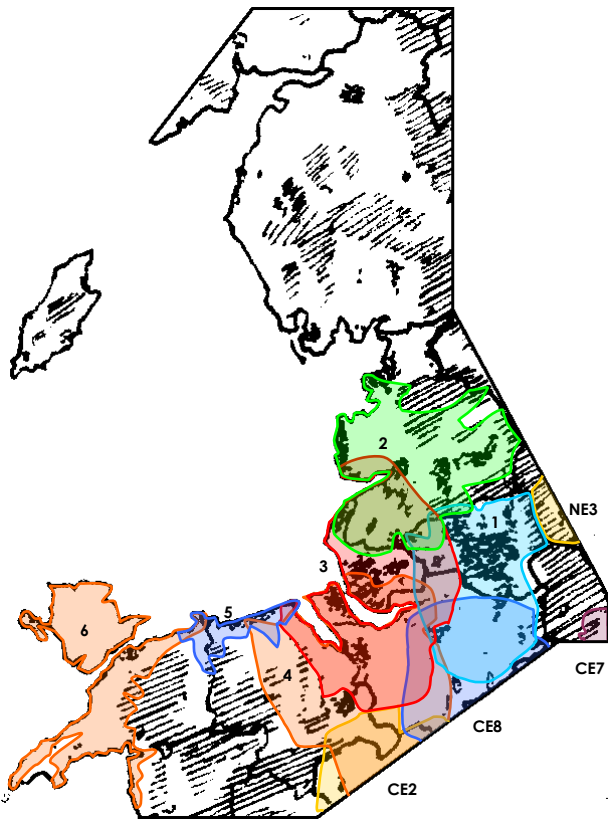

NORTH WALES NW5

North Clwyd and NE Gwynedd (12D)

CAPITAL (NW &N Wales)	Contemporary	112s	Global Radio	Regional
CAPITAL CYMRU	Contemporary, Welsh	112s	Global Radio	Regional
RADIO CYMRU	Welsh Language	128s*	BBC	Regional
RADIO CYMRU 2	Welsh Language	80m*	BBC	Regional
DRAGON RADIO	Oldies	112s	Nation	Regional
NATION RADIO	Oldies, Easy Listening	160s	Nation	Regional
SMOOTH R (NW &N Wales)	Easy Listening, Oldies	112s	Global Radio	Network
RADIO WALES	Mixed format	128s*	BBC	Regional

* When R Cymru 2 is carrying separate programmes, R Cymru reduces to 64m and R Wales to 112s. Otherwise, R Cymru 2 broadcasts the same audio stream as R Cymru

MuxCo	12/12/2014	200 000	
Conwy & Llandudno, Conwy	Conwy	0.5	SH 781 765
Colwyn Bay area, Conwy	Penmaen Rhos	0.6	SH 877 779
Rhyl and Prestatyn, Denbighshire	Gwaenysgor	0.65	SJ 077 817

NORTH WEST WALES NW6

North West Wales (10D)

CAPITAL (NW &N Wales)	Contemporary	112s	Global Radio	Regional
CAPITAL CYMRU	Contemporary, Welsh	112s	Global Radio	Regional
RADIO CYMRU	Welsh Language	128s*	BBC	Regional
RADIO CYMRU 2	Welsh Language	80m*	BBC	Regional
DRAGON RADIO	Oldies	112s	Nation	Regional
NATION RADIO	Oldies, Easy Listening	160s	Nation	Regional
SMOOTH R (NW &N Wales)	Easy Listening, Oldies	112s	Global Radio	Network
RADIO WALES	Mixed format	128s*	BBC	Regional

* When R Cymru 2 is carrying separate programmes, R Cymru reduces to 64m and R Wales to 112s. Otherwise, R Cymru 2 broadcasts the same audio stream as R Cymru

MuxCo	12/12/2014	180 000	
West and North Gwynedd	Arfon	5	SH 476 463
Holyhead area, Anglesey	Holyhead South Stack	1	SH 213 822
Amlwch, Anglesey	Amlwch Nebo	0.6	SH 471 906
N Gwynedd, Anglesey, N Conwy	Llandona	3.6	SH 782 810

MANCHESTER TRIAL

Manchester (10B)

All Services use DAB+

CHRIS COUNTRY	Country	48s	Ind/Nation	Network
RADIO DEAD	Oldies	48s	Independent	Local
DELITE RADIO	Soul	48s	Community	Network
RADIO DIAMOND	Soul, Reggae, Rap	48s	Community	Local
GAYDIO	Gay Community	48s	Independent	Network
HERITAGE RADIO	Muslim Community	48m	Community	Local
IMAGINE	Adult	48s	Independent	Local
LONDON GREEK RADIO	Greek	48s	Independent	Network
LOVE 80S	80s Music	48s	Dee Radio	Regional
MAX 80S	80s Music	48s	Independent	Local
MCR LIVE	Mixed Format	48s	Community	Local
MI SOUL	Soul Music	48s	Independent	Regional
REVOLUTION	Adult	48s	Independent	Local
RADIO SANGAM	Asian	48s	Community	Regional
SUNRISE RADIO (Yorkshire)	Asian	48s	Independent	Regional
TRAFFORD SOUND	Mixed Format	48s	Community	Local
VINITY RADIO	Dance and Rhythm	48m	Community	Local
VITA RADIO	Oldies	48s	Independent	Network
XS MANCHESTER	Rock	48s	Communicorp	Local

Niacom	8/2015		
Manchester	Manchester One	0.1	SJ 842 979

LIVERPOOL NW3

Merseyside, West Cheshire, Flintshire, South Lancashire (10C)