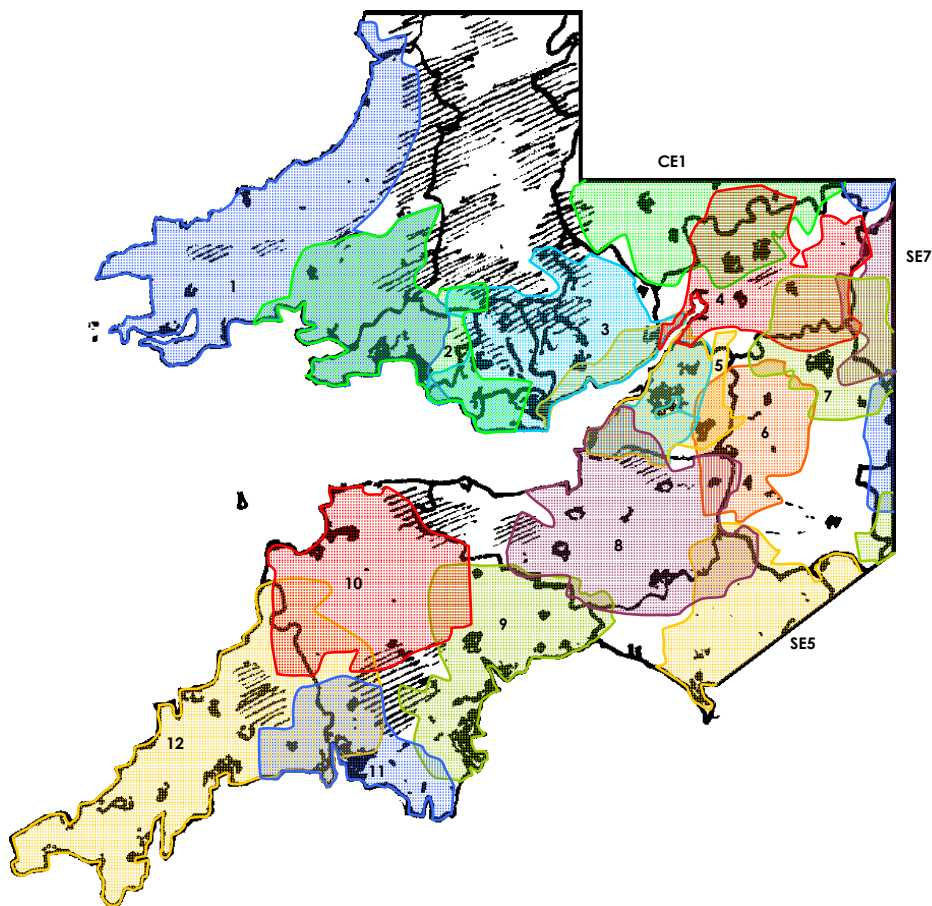

South West England and Wales

WEST WALES

Pembrokeshire, Carmarthenshire, Swansea and Ceredigion (12D)

RADIO CARMARTHENSHIRE	Adult, Welsh	s	Nation	Local +FM
RADIO CYMRU	Welsh Language	s	BBC	Regional +FM
DRAGON RADIO	Oldies	m	Nation	Regional
HEART South Wales	Adult,	s	Global Radio	Regional +FM
NATION RADIO	Rock, Adult	s	Nation	Regional +FM
RADIO PEMBROKESHIRE	Adult, Oldies	s	Nation	Local +FM
RADIO WALES	Mixed format	s	BBC	Regional +FM
SWANSEA BAY RADIO	Adult, Oldies	s	Nation	Regional +FM

MuxCo	8/2013		650 000
Swansea area	Kilvey Hill	1.25	SS 672 940
South East Carmarthenshire	Mynydd Sylen	uncertain: 1.2	SN 514 080
Carmarthenshire	Carmel	2	SN 576 153
Carmarthen	Carmarthen	0.6	SN 412 213
Pembrokeshire	Presely	5	SN 172 306
Pembroke and Milford Haven	Greenhill	1	SM 925 016
Fishguard, Pembrokeshire	Fishguard	plan: 1	SM 944 391
Ceredigion	Blaenplwyf	uncertain: 5	SN 569 756

SWANSEA

West Glamorgan and SW Carmarthenshire (12A)

RADIO CYMRU	Welsh Language	s	BBC	Regional +FM
HEART South Wales	Adult,	s	Global Radio	Regional +FM
SWANSEA SOUND	Oldies, Adult	s	Wireless	Local +AM
RADIO WALES	Mixed format	s	BBC	Regional +FM
THE WAVE	Contemporary	s	Wireless	Local +AM

Switch Digital	3/2004		630 000
South Glamorgan and Bridgend	St Hilary	1	ST 026 741
Swansea area	Kilvey Hill	2	SS 672 940
South East Carmarthenshire	Mynydd Sylen	1.2	SN 514 080
Carmarthenshire	Carmel	2	SN 576 153
Carmarthen	Carmarthen	0.6	SN 412 213

SW1

SOUTH EAST WALES

Glamorgan and Gwent (12C)

BRIDGE FM	Adult, Oldies	m	Nation	Regional +FM
CAPITAL South Wales	Contemporary	s	Communicorp	Local +FM
RADIO CYMRU	Welsh Language	s	BBC	Regional +FM
DRAGON RADIO	Oldies	m	Nation	Regional
HEART South Wales	Adult,	s	Global Radio	Regional +FM
NATION RADIO	Rock, Adult	s	Nation	Regional +FM
SMOOTH RADIO (S Wales)	Easy Listening, Oldies	s	Global Radio	Network+AM
RADIO WALES	Mixed format	s	BBC	Regional +FM

Now Digital (Arqiva)	10/2000; Moved from 11C 30/7/2013		1 370 000
South East Wales Coast	Mendip	1.25 ⇒ 1.5	ST 563 488
Glamorgan and South Gwent	Wenvoe	4	ST 110 742
Abergavenny & Usk Valley	Abergavenny	0.36	SO 244 126
Ebbw Vale & Tredegar, Gwent	Ebbw Vale	0.36	SO 159 088
Aberthillery, Gwent	Aberthillery	0.6	SO 244 023
Pontypool & Cwmbran, Gwent	Pontypool	0.5	ST 284 990
South Gwent	Christchurch	2	ST 353 896
Risca and Machen, Mid Glamorgan	Mynydd Machen	0.4	ST 223 900
Newbridge & Blackwood, Glamorgan	Pontillanfriath	0.6	ST 204 933
Pontypridd area, Mid Glamorgan	Cefn Eglwysilan	1.2	ST 099 911
Rhymney area, Mid Glamorgan	Rhymney	0.6	SO 127 043
Merthyr Tydfil area, Mid Glamorgan	Heolgerrig	1	SO 020 055
Aberdare area, Mid Glamorgan	Aberdare	0.29 ⇒ 0.36	SO 034 013
Rhondda Valley, Mid Glamorgan	Rhondda A	0.6	SS 990 938
South Glamorgan and Bridgend	St Hilary	2	ST 026 741

SW3

GLOUCESTERSHIRE

Gloucestershire (10C)