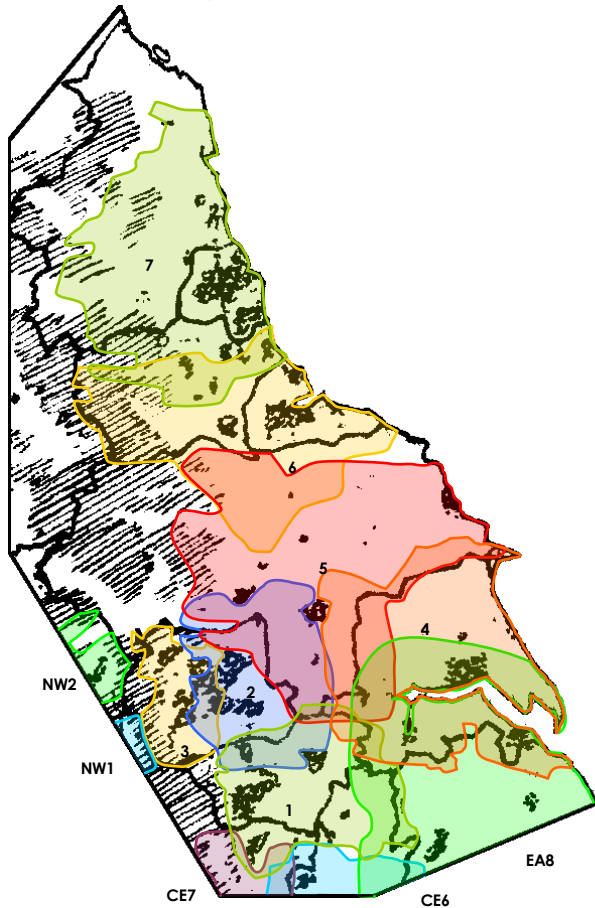

North East England

BRADFORD, HUDDERSFIELD AND HALIFAX NE3

Bradford, Huddersfield and Halifax areas (11B)					
ASIAN SOUND RADIO	Asian	64m	Asian Sound	Regional	
CAPITAL Yorkshire	Contemporary	112s	Global Radio	Regional	
HEART Yorkshire	Adult	80m	Communicorp	Regional	
RADIO LEEDS	Mixed format	128s	BBC	Local	
PULSE 1	Contemporary, Adult	128s	Bauer	Local	
PULSE 2	Oldies	128s	Bauer	Local	
PULSE 80S	80s music	112s	Bauer	Local	
SUNRISE RADIO YORKSHIRE	Asian	64m	Sunrise Yorks	Network	
TOTAL ACCESS	Contemporary, New Music	112s	Wireless	Network	
Switch Digital		10/2002		1 040 000	
Huddersfield and Halifax	Ainley Top	1		SE 124 197	
West Halifax	Luddenden	1		SE 048 248	
Bradford, Cleckheaton, Batley	Westgate Hill	1.61		SE 203 295	
Bradford area	Idle	0.3		SE 163 374	
Keighley area, West Yorks	Keighley	1		SE 069 444	
Dewsbury and Wakefield area	Emley Moor	0.075		SE 222 128	
Huddersfield and Holmfirth	Holme Moss	0.2		SE 095 041	

HUMBERSIDE NE4

Hull, East Yorkshire, North and North East Lincolnshire (10D)					
ABSOLUTE R CLASSIC ROCK	Classic Rock	80m	Bauer	Network	
CAPITAL Yorkshire	Contemporary	112s	Global Radio	Regional	
GOLD	60s, 70s and 80s Music	112s	Global Radio	Network	
GREATEST HITS RADIO	Oldies	112s	Bauer	Network	
HITS RADIO (UK)	Contemporary, Adult	80s	Bauer	Network	
KISS FRESH	Rhythmic New Music	80m	Bauer	Network	
RADIO HUMBERSIDE	Mixed format	128m	BBC	Local	
MAGIC CHILLED	Soft	80m	Bauer	National	
MAGIC SOUL	Classic Soul	80m	Bauer	Network	
SMOOTH RADIO	Easy Listening, Oldies	112s	Global Radio	Network	
VIKING FM	Contemporary, Adult	112s	Bauer	Local	
Bauer Digital		12/2001; Moved from 11B 1/9/2016		970 000	
East Yorkshire and North Lincolnshire	High Hunsley	5		SE 945 350	
Kingston upon Hull	Hull Clough Road	0.3		TA 098 312	
Patrington & Withernsea, East Yorkshire	Patrington	0.6		TA 345 223	
North East Lincolnshire	Grimsby ATE	0.2		TA 272 096	
Scunthorpe, North Lincolnshire	Scunthorpe VHF	1		SE 882 092	
North West East Yorkshire	Garrowby Hill	1.2		SE 812 568	
Bridlington, East Yorkshire	Buckton Barn	1		TA 165 714	

NORTH YORKSHIRE NE5

North Yorkshire (10C)					
CAPITAL Yorkshire	Contemporary	112s	Global Radio	Regional	
GREAT YORKSHIRE RADIO	Adult, Oldies	64m	Independent	Regional	
MINSTER FM	Adult, Oldies	128s	UKRD	Local	
SMOOTH RADIO	Easy Listening, Oldies	112s	Global Radio	Network	
STRAY FM	Adult	128s	UKRD	Local	
VINTAGE MUSIC RADIO	Oldies	64m	View TV	Network	
BBC RADIO YORK	Mixed format	128s	BBC	Local	
YORKSHIRE COAST RADIO	Adult, Oldies	128s	UKRD	Local	
MuxCo		17/12/2014		690 000	
North Yorkshire	Bilsdale West Moor	10		SE 553 962	
South & Central North Yorks	Acklam Wald	2		SE 795 619	
Harrogate, North Yorkshire	Harrogate Hildebrand	2		SE 269 556	
Scarborough & E North Yorks	Oliver's Mount	2		SX 040 869	

TEESIDE NE6