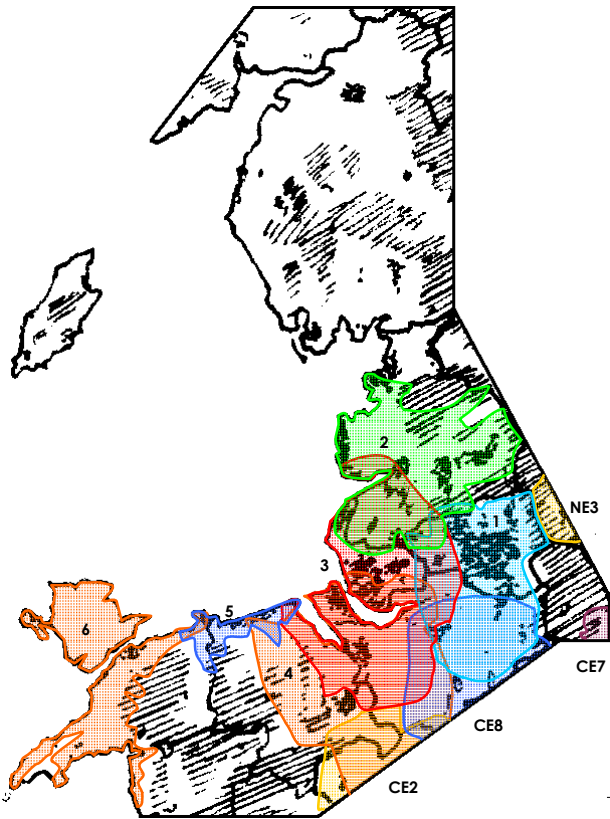

LIVERPOOL

Merseyside, West Cheshire, Flintshire, South Lancashire (10C)

NW3

Service	Format	Operator	Power	Frequency
ABSOLUTE R CLASSIC ROCK	Classic Rock	m Bauer	Network	
ABSOLUTE RADIO 90S	90s Rock and Pop	m Bauer	Network	
CAPITAL Liverpool	Contemporary	s Global Radio	Local +FM	
RADIO CITY	Contemporary, Adult	s Bauer	Local +FM	
RADIO CITY 2	Oldies	s Bauer	Local +FM	
RADIO CITY TALK	Rock, Sport, Talk	m Bauer	Local +AM	
THE HITS	Contemporary	m Bauer	Network	
HEART North West	Adult	s Global Radio	Regional +FM	
KISS FRESH To close	Dance, Rhythm	m Bauer	Network	
RADIO MERSEYSIDE	Mixed format	s BBC	Local +FM	
SMOOTH RADIO (NW)	Easy Listening, Oldies	s Communicorp	Regional +FM	
Bauer Digital		3/2001; Moved from 11B	20/4/2016	2 350 000
Merseyside and South East Lancashire	Winter Hill	3	SD 660 144	
Merseyside and South East Lancashire	Billinge Hill	1.6	SD 523 016	
Liverpool and Wirral	St John's Beacon	0.6	SJ 348 903	
Merseyside, W Cheshire, Flintshire	Moel-y-Parc	1.2	SJ 123 701	
West Cheshire and South Flintshire	Hope Mountain	0.89	SJ 296 570	

NORTH EAST WALES AND WEST CHESHIRE

Wrexham, Flintshire, South Denbighshire, West Cheshire, Wirral and Liverpool (10D)

NW4

Service	Format	Operator	Power	Frequency
RADIO CYMRU	Welsh Language	s BBC	Regional +FM	
CAPITAL (NW & N Wales)	Contemporary	s Global Radio	Regional +FM	
DEE	Adult, Oldies	m Dee Radio	Local +FM	
DRAGON RADIO	Oldies	m Nation	Regional	
NATION RADIO	Adult, Contemporary	m Nation	Regional	
SANDGROUNDNER	Oldies	m Independent	Local	
UPLOAD RADIO	Mixed format	m Forward	Net/Local	
RADIO WALES	Mixed format	s BBC	Regional +FM	
WIRRAL RADIO	Mixed format	m Community	Local	

DAB+

CHRIS COUNTRY	Country	s Ind/Nation	Network
LOVE 80S	80s Music	s Dee Radio	Regional
ZEST LIVERPOOL	Adult	s Independent	Local

MuxCo 3/2013 1 340 000

Flintshire, S Denbighshire, W Cheshire	Moel-y-Parc	3.55	SJ 123 701
North East Wales and W Cheshire	Llangollen	plan: 5	SJ 209 488
Wrexham area	Wrexham Rhos	3	SJ 301 537
Liverpool and Wirral	St John's Beacon	1.5	SJ 348 903

NORTH WALES

NW5

North Clwyd and NE Gwynedd (12D)

CAPITAL (NW & N Wales)	Contemporary	s Global Radio	Regional +FM
CAPITAL CYMRU	Contemporary, Welsh	s Global Radio	Regional
RADIO CYMRU	Welsh Language	s BBC	Regional +FM
DRAGON RADIO	Oldies	s Nation	Regional
NATION RADIO	Adult, Contemporary	s Nation	Regional
SMOOTH R (NW & N Wales)	Easy Listening, Oldies	s Global Radio	Network
RADIO WALES	Mixed format	s BBC	Regional +FM

MuxCo 12/12/2014 200 000

Conwy & Llandudno, Conwy	Conwy	0.5	SH 781 765
Colwyn Bay area, Conwy	Penmaen Rhos	plan: 0.6	SH 877 779
Rhyl and Prestatyn, Denbighshire	Gwaenysgar	plan: 0.65	SJ 077 817

NORTH WEST WALES

NW6

North West Wales (10D)