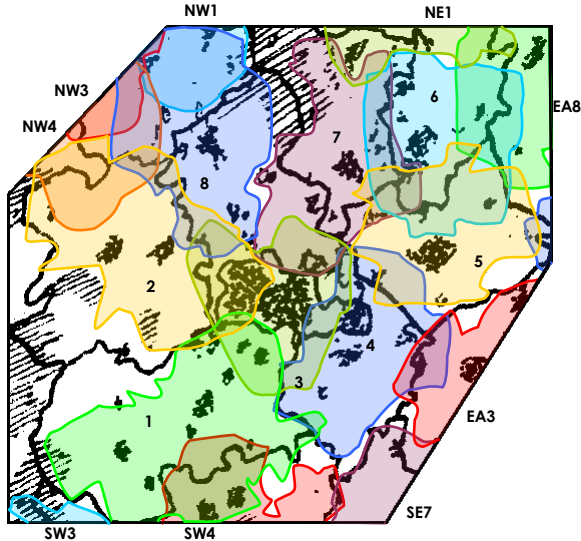

Central England

HEREFORDSHIRE AND WORCESTERSHIRE

CE1

Herefordshire and Worcestershire (12A)				
ATLAS RADIO from Nov	New Music		Independent	Network
FREE R (Hereford & Worcs)	Contemporary, Adult	112s	Bauer	Local
FREE RADIO 80S	Oldies	96m	Bauer	Regional
FUN KIDS	Childrens	80m	Independent	National
LIKE RADIO	Contemporary	80m	Independent	Network
BBC HEREFORD & WORCS	Mixed format	128s	BBC	Local
SUNSHINE 106.2	Adult, Oldies	112s	Laser	Local
MuxCo	9/2013			600 000
Herefordshire & N Gloucestershire	Ridge Hill	4	SO 630 333	
Hereford	Hereford	0.6	SO 524 364	
Worcestershire	Great Malvern	5	SO 774 464	
North East Worcestershire	Bromsgrove	0.55	SO 948 730	
Kidderminster area	Kidderminster	1	SO 808 739	

WOLVERHAMPTON, SHREWSBURY AND TELFORD

CE2

Wolverhampton, Black Country, Shrewsbury, Telford and SE Shropshire (11B)				
CAPITAL West Midlands	Contemporary	128s	Global Radio	Regional
FREE R (Wolves & Shrops)	Contemporary, Adult	128s	Bauer	Local
FREE RADIO 80S	Oldies	80m	Bauer	Regional
HEART West Midlands	Adult	128s	Global Radio	Regional
HITS RADIO (UK)	Contemporary, Adult	80m	Bauer	Network
RADIO SHROPSHIRE	Mixed format	128s	BBC	Local
SMOOTH RADIO (W Mids)	Easy Listening, Oldies	112s	Global Radio	Network
RADIO WM	Mixed format	128s	BBC	Local
RADIO XL	Asian	64m	Independent	Regional
Now Digital (Arqiva)	31/1/2001			1 540 000
Shropshire	The Wrekin	2	SJ 628 082	
Oswestry, Shropshire	Rhosfach Farm	0.64	SJ 266 318	
Market Drayton, Shropshire	Market Drayton	0.6	SJ 669 342	
Church Stretton, Shropshire	Hazler Hill	0.64	SO 464 928	
W West Mids, SE Shrops, N Worcs	Turners Hill	4	SO 969 887	
Wolverhampton and Black Country	Sedgley Beacon	0.6	SO 922 944	
Cannock area, Staffordshire	Pye Green	0.6	SJ 987 145	

BIRMINGHAM AREA

CE3

Birmingham, Black Country, Lichfield, Tamworth, NE Worcestershire (11C)				
ABSOLUTE R CLASSIC ROCK	Classic Rock	80m	Bauer	Network
ABSOLUTE RADIO 90S	90s Rock and Pop	80m	Bauer	Network
CAPITAL West Midlands	Contemporary	128s	Global Radio	Regional
FREE RADIO (Birmingham)	Contemporary, Adult	112s	Bauer	Local
FREE RADIO 80S	Oldies	80m	Bauer	Regional
GOLD	60s, 70s and 80s Music	128s	Global Radio	Network
HEART West Midlands	Adult	128s	Global Radio	Regional
KISS FRESH	Rhythmic New Music	80m	Bauer	Network
HITS RADIO (UK)	Contemporary, Adult	80m	Bauer	Network
SMOOTH RADIO (W Mids)	Easy Listening, Oldies	112s	Global Radio	Network
RADIO WM	Mixed format	128s	BBC	Local
CE Digital (Global/Bauer)	7/6/2000			2 370 000
West Midlands, Lichfield, Tamworth	Lichfield	2.5	SK 164 043	
Birmingham	Metropolitan House	0.3	SP 055 862	
W West Mids, SE Shrops, N Worcs	Turners Hill	2	SO 969 887	
Wolverhampton and Black Country	Sedgley Beacon	0.3	SO 922 944	
SW Birmingham and NE Worcestershire	Lickey Hills	1	SO 991 752	
Redditch, Worcestershire	Headless Cross	0.3	SP 038 661	

COVENTRY AND WARWICKSHIRE

CE4