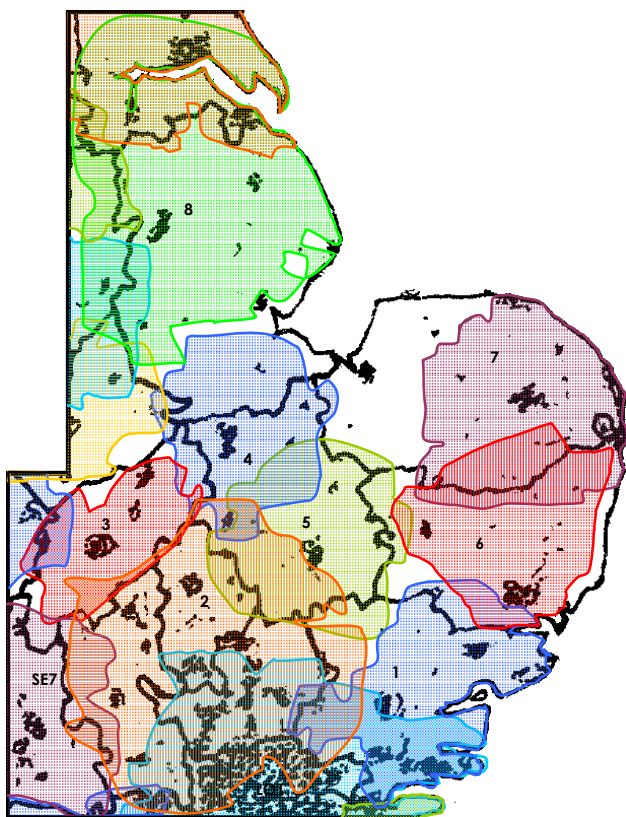

BIRMINGHAM TRIAL

Birmingham area (7D)

AMBUR RADIO	Mixed Format	s	Community	Local +FM
ANGEL RADIO	Nostalgia	m	Community	Network
BIG CITY RADIO	Mixed Format	m	Community	Local +FM
BLACK COUNTRY RADIO	Mixed Format	s	Community	Local +FM
GAYDIO	Gay Community	m	Independent	Network
LIKE RADIO	Contemporary	m	Independent	Network
LONDON GREEK RADIO	Greek	s	Independent	Network
UNITY FM	Mixed Format		Community	Local +FM
DAB+				
RADIO CAROLINE	Classic Rock	s	Independent	Network
RADIO CENTRAL	Asian	s	Community	Local
COLOURFUL RADIO	Black Community	m	Independent	Network
SOLAR RADIO	Soul	s	Independent	Network
STARPOINT SOUL	Soul Music	s	Independent	Network
SWITCH RADIO	Mixed Format	s	Community	Local +FM
TIMELESS RADIO	Easy Listening	m	Independent	Network
TOUCH	Adult, Contemporary	s	Independent	Regional

Birmingham area Castle Vale 0.1 SP 140 914

Eastern England

ESSEX

Essex county (excluding NW corner) (12D)

CAPITAL UK	Contemporary	s	Global Radio	Network
ENCORE	Musical Theatre	s	UKRD	Network
BBC ESSEX	Mixed format	s	BBC	Local +FM
RADIO ESSEX	Adult, Oldies	m	Adventure	Local
GOLD	60s, 70s and 80s Music	s	Global Radio	Network
HEART Essex	Adult	s	Global Radio	Local +FM
SMOOTH RADIO	Easy Listening, Oldies	s	Global Radio	Network+AM
Now Digital (Arqiva)	5/2002			1 490 000

South East Essex	Benfleet	1.2	TQ 790 867
Southend, Essex	Maitland House	1	TQ 882 857
Basildon and South West Essex	Westley Heights	0.1	TQ 680 860
Harlow area	Rye Hill	0.25	TL 449 067
Chelmsford and West Essex	Bakers Wood	1	TL 660 034
Chelmsford and East Essex	Great Braxted	0.5	TL 870 150
Braintree, Essex	Braintree	0.5	TL 775 217
North Essex	Sudbury	1	TL 913 376
Colchester	Colchester Depot	0.5	TM 013 283
North East Essex	Manningtree	0.2	TM 123 295
Clacton area, Essex	Clacton East	0.12	TM 182 164

HERTFORDSHIRE, BEDFORDSHIRE AND BUCKINGHAMSHIRE

EA2

Hertfordshire, Bedfordshire and Buckinghamshire (10D)

THE BEAT	Adult, Contemporary	m	MKFM	Local
CAPITAL UK	Contemporary	s	Global Radio	Network
BOB FM	Rock, Adult, Oldies	m	Independent	Local +FM
CONNECT FM	Adult, Oldies	m	Adventure	Local
ENCORE	Musical Theatre	s	UKRD	Network
HEART Home Counties	Adult	s	Global Radio	Local +FM
SMOOTH RADIO	Easy Listening, Oldies	s	Global Radio	Network+AM
BBC THREE COUNTIES R	Mixed format	s	BBC	Local +FM

Now Digital (Arqiva)	2/2013			2 280 000
South East & Central Hertfordshire	Epping Green	2	TL 292 067	
West Hertfordshire	Hemel Hempstead	4	TL 088 045	
South Beds, West Herts & East Bucks	Zouches Farm	0.5	TL 045 210	
Bedfordshire and North Herts	Sandy Heath	4.1	TL 204 494	
Milton Keynes area	Bow Brickhill	3	SP 914 342	
Aylesbury area	Aylesbury Tel Exch	0.6	SP 819 141	
High Wycombe area	Chepping Wycombe	0.6	SU 877 911	
Leitchworth and Hitchin	Letchworth	0.025	TL 209 313	
Stevenage	Pin Green	0.06	TL 249 256	

NORTHAMPTONSHIRE

EA3

Northamptonshire (10C)

CAPITAL UK	Contemporary	s	Global Radio	Network
CONNECT FM (Northants)	Adult, Oldies	m	Adventure	Local +FM
HEART (Northants)	Adult	s	Global Radio	Local +FM
RADIO NORTHAMPTON	Mixed format	s	BBC	Local +FM
SMOOTH RADIO	Easy Listening, Oldies	s	Global Radio	Network+AM

Now Digital (Arqiva)	3/2013			650 000
West Northamptonshire	Daventry	1.2	SP 587 621	
Towcester	Towcester Potcote Fm	0.25	SP 665 524	
Northampton area	Northampton	1.2	SP 760 647	
East Northampton	Ecton Hall Estate	0.3	SP 833 640	
East Northamptonshire	Geddington	5	SP 908 839	
Wellingborough & Rushden, Northants	Irthlingborough Rd	0.3	SP 905 674	

PETERBOROUGH

EA4

North Cambridgeshire and South Lincolnshire (12D)

RADIO CAMBRIDGESHIRE	Mixed format	s	BBC	Local +FM
CAPITAL UK	Contemporary	s	Global Radio	Network
CONNECT FM (Peterboro)	Adult, Oldies	m	Adventure	Local +FM
GOLD	60s, 70s and 80s Music	s	Global Radio	Network
HEART Cambridgeshire	Adult	s	Global Radio	Local +FM
SMOOTH RADIO	Easy Listening, Oldies	s	Global Radio	Network+AM