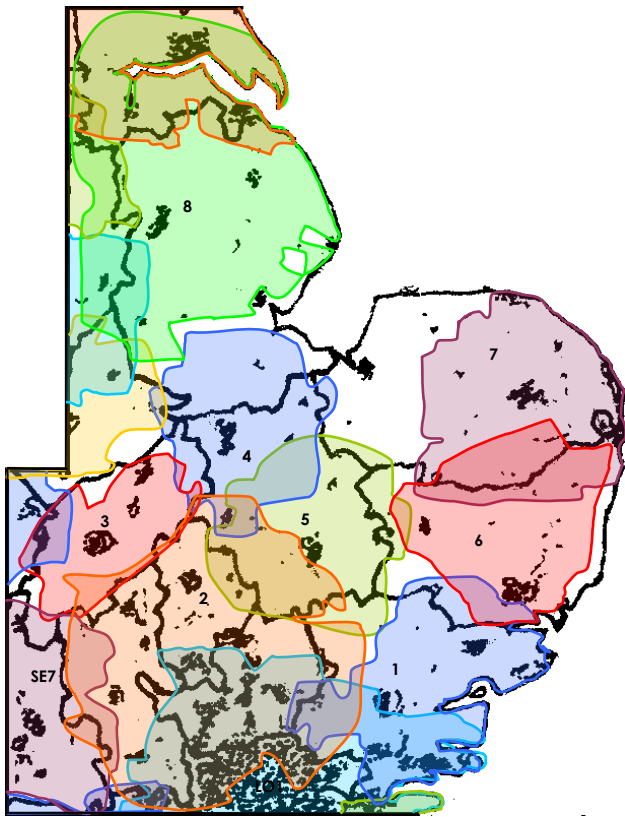

9/2015

Birmingham area	Castle Vale	0.1	SP 140 914
-----------------	-------------	-----	------------

Eastern England

HERTFORDSHIRE, BEDFORDSHIRE AND BUCKINGHAMSHIRE

EA2

Hertfordshire, Bedfordshire and Buckinghamshire (10D)