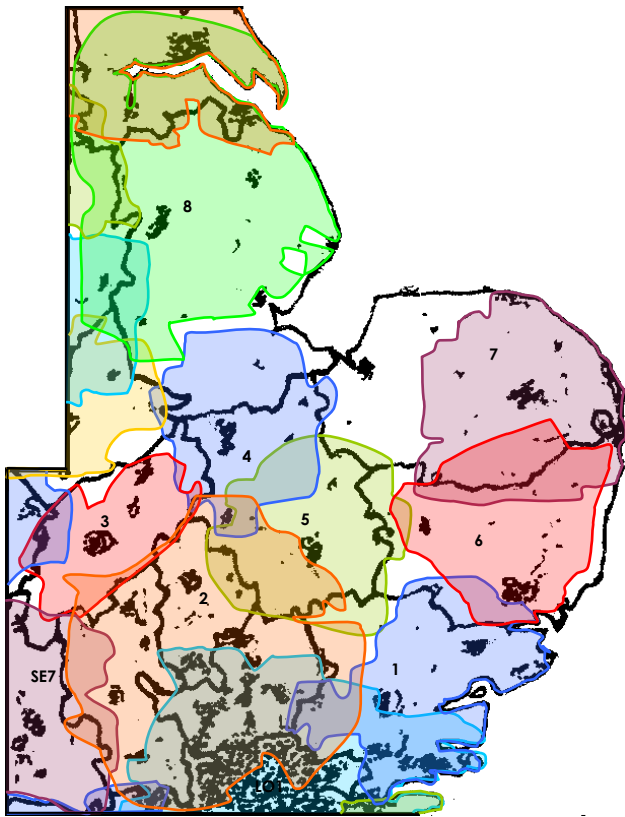

BIRMINGHAM TRIAL

North East Birmingham (9A)

ANGEL RADIO	Nostalgia	64m	Community	Network
BIG CITY RADIO	Mixed Format	80m	Community	Local
GAYDIO	Gay Community	80m	Independent	Network
LONDON GREEK RADIO	Greek	128s	Independent	Network
DAB+				
AMBUR RADIO	Asian	32s	Community	Local
THE BEAT	Adult, Contemporary	32s	MKFM	Regional
BLACK COUNTRY RADIO	Mixed Format	48s	Community	Local
RADIO CAROLINE	Classic Rock	48s	Independent	Network
RADIO CENTRAL	Asian	48s	Community	Local
45 RADIO	Oldies	48s	Community	Local
GORGEOUS FM ??	Contemporary, Adult	48s	Community	Local
LIKE RADIO	Contemporary	32s	Independent	Network
SOLAR RADIO ??	Soul	48s	Independent	Network
STARPOINT SOUL	Soul Music	32s	Independent	Network
SWITCH RADIO	Mixed Format	32s	Community	Local
TOUCH	Adult, Contemporary	48s	Independent	Regional
UNITY FM	Muslim Community	32m	Community	Local

9/2015

Birmingham area	Castle Vale	0.1	SP 140 914

Eastern England

ESSEX

EA1

Essex county (excluding NW corner) (12D)

CAPITAL UK	Contemporary	128s	Global Radio	Network
BBC ESSEX	Mixed format	128s	BBC	Local
RADIO ESSEX	Adult, Oldies	64m	Adventure	Local
GOLD	60s, 70s and 80s Music	128s	Global Radio	Network
HEART Essex	Adult	128s	Global Radio	Local
HITS RADIO (UK)	Contemporary, Adult	80m	Bauer	Network
SMOOTH RADIO	Easy Listening, Oldies	128s	Global Radio	Network

Now Digital (Arqiva)	5/2002	1 490 000	

South East Essex	Benfleet	1.2	TQ 790 867
Southend, Essex	Maitland House	1	TQ 882 857
Basildon and South West Essex	Westley Heights	0.1	TQ 680 860
Harlow area	Rye Hill	0.25	TL 449 067
Chelmsford and West Essex	Bakers Wood	1	TL 660 034
Chelmsford and East Essex	Great Braxted	0.5	TL 870 150
Braintree, Essex	Braintree	0.5	TL 775 217
North Essex	Sudbury	1	TL 913 376
Colchester	Colchester Depot	0.5	TM 013 283
North East Essex	Manningtree	0.2	TM 123 295
Clacton area, Essex	Clacton East	0.12	TM 182 164

HERTFORDSHIRE, BEDFORDSHIRE AND BUCKINGHAMSHIRE

EA2

Hertfordshire, Bedfordshire and Buckinghamshire (10D)

CAPITAL UK	Contemporary	128s	Global Radio	Network
CONNECT FM	Adult, Oldies	64m	Adventure	Local
HEART Home Counties	Adult	128s	Global Radio	Local
HITS RADIO (UK)	Contemporary, Adult	80m	Bauer	Network
MKFM	Mixed Format	56m	MKFM	Local
SMOOTH RADIO	Easy Listening, Oldies	128s	Global Radio	Network
BBC THREE COUNTIES R	Mixed format	128s	BBC	Local

Now Digital (Arqiva)	2/2013	2 280 000	

South East & Central Hertfordshire	Epping Green	2	TL 292 067
West Hertfordshire	Hemel Hempstead	4	TL 088 045
South Beds, West Herts & East Bucks	Zouches Farm	0.49	TL 045 210
Bedfordshire and North Herts	Sandy Heath	4.0	TL 204 494
Milton Keynes area	Bow Brickhill	2.74	SP 914 342
Aylesbury area	Aylesbury Tel Exch	0.6	SP 819 141
High Wycombe area	Chepping Wycombe	0.6	SU 877 911
Letchworth and Hitchin	Letchworth	0.025	TL 209 313
Stevenage	Pin Green	0.06	TL 249 256

NORTHAMPTONSHIRE

EA3

Northamptonshire (10C)

CAPITAL UK	Contemporary	128s	Global Radio	Network
CONNECT FM	Adult, Oldies	64m	Adventure	Local
HEART (Northants)	Adult	128s	Global Radio	Local
HITS RADIO (UK)	Contemporary, Adult	80m	Bauer	Network
RADIO NORTHAMPTON	Mixed format	128s	BBC	Local
SMOOTH RADIO	Easy Listening, Oldies	128s	Global Radio	Network

Now Digital (Arqiva)	3/2013	650 000	

West Northamptonshire	Daventry	1.2	SP 587 621
Towcester	Towcester Potcote Fm	0.25	SP 665 524
Northampton area	Northampton	1.2	SP 760 647
East Northampton	Ecton Hall Estate	0.3	SP 833 640
East Northamptonshire	Geddington	5	SP 908 839
Wellingborough & Rushden, Northants	Irthlingborough Rd	0.3	SP 905 674

PETERBOROUGH

EA4

North Cambridgeshire and South Lincolnshire (12D)