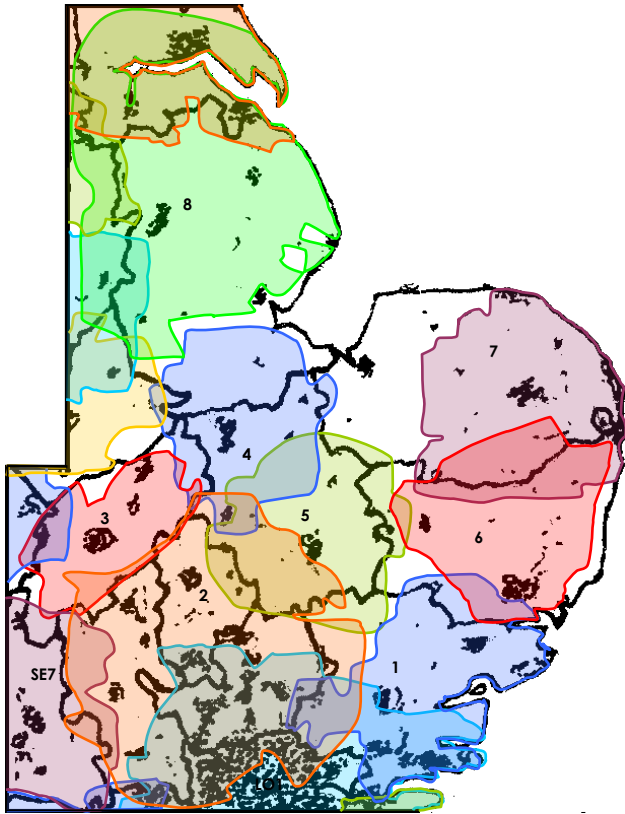

BIRMINGHAM TRIAL

North East Birmingham (9A)

ANGEL RADIO	Nostalgia	m	Community	Network
BIG CITY RADIO	Mixed Format	m	Community	Local +FM
GAYDIO	Gay Community	m	Independent	Network
LONDON GREEK RADIO	Greek	s	Independent	Network
DAB+				
AMBUR RADIO	Asian	s	Community	Local +FM
THE BEAT	Adult, Contemporary	s	MKFM	Regional
BLACK COUNTRY RADIO	Mixed Format	s	Community	Local +FM
RADIO CAROLINE	Classic Rock	s	Independent	Network
RADIO CENTRAL	Asian	s	Community	Local
COLOURFUL RADIO	Black Community	m	Independent	Network
GORGEOUS FM	Contemporary, Adult	s	Community	Local
LIKE RADIO	Contemporary	s	Independent	Network
SOLAR RADIO	Soul	s	Independent	Network
STARPOINT SOUL	Soul Music	s	Independent	Network
SWITCH RADIO	Mixed Format	s	Community	Local +FM
UNITY FM	Muslim Community	m	Community	Local +FM
TOUCH	Adult, Contemporary	s	Independent	Regional

Birmingham area 9/2015 Castle Vale 0.1 SP 140 914

Eastern England

HERTFORDSHIRE, BEDFORDSHIRE AND BUCKINGHAMSHIRE

EA2

Hertfordshire, Bedfordshire and Buckinghamshire (10D)

THE BEAT	Adult, Contemporary	m	MKFM	Local
BOB FM	Oldies, Adult, Rock	m	Independent	Local +FM
CAPITAL UK	Contemporary	s	Global Radio	Network
CONNECT FM	Adult, Oldies	m	Adventure	Local
ENCORE	Musical Theatre	s	UKRD	Network
HEART Home Counties	Adult	s	Global Radio	Local +FM
HITS RADIO (UK)	Contemporary, Adult	m	Bauer	Network
MKFM	Mixed Format	m	MKFM	Local +FM
SMOOTH RADIO	Easy Listening, Oldies	s	Global Radio	Network+AM
BBC THREE COUNTIES R	Mixed format	s	BBC	Local +FM
Now Digital (Arqiva) 2/2013 2 280 000				
South East & Central Hertfordshire	Epping Green	2		TL 292 067
West Hertfordshire	Hemel Hempstead	4		TL 088 045
South Beds, West Herts & East Bucks	Zouches Farm	0.49		TL 045 210
Bedfordshire and North Herts	Sandy Heath	4.0		TL 204 494
Milton Keynes area	Bow Brickhill	2.74		SP 914 342
Aylesbury area	Aylesbury Tel Exch	0.6		SP 819 141
High Wycombe area	Chepping Wycombe	0.6		SU 877 911
Leitchworth and Hitchin	Leitchworth	0.025		TL 209 313
Stevenage	Pin Green	0.06		TL 249 256

NORTHAMPTONSHIRE

EA3

Northamptonshire (10C)

CAPITAL UK	Contemporary	s	Global Radio	Network
HEART (Northants)	Adult	s	Global Radio	Local +FM
HITS RADIO (UK)	Contemporary, Adult	m	Bauer	Network
RADIO NORTHAMPTON	Mixed format	s	BBC	Local +FM
SMOOTH RADIO	Easy Listening, Oldies	s	Global Radio	Network+AM
Now Digital (Arqiva) 3/2013 650 000				
West Northamptonshire	Daventry	1.2		SP 587 621
Towcester	Towcester Potcote Fm	0.25		SP 665 524
Northampton area	Northampton	1.2		SP 760 647
East Northampton	Ecton Hall Estate	0.3		SP 833 640
East Northamptonshire	Geddington	5		SP 908 839
Wellingborough & Rushden, Northants	Irthingborough Rd	0.3		SP 905 674

PETERBOROUGH

EA4

North Cambridgeshire and South Lincolnshire (12D)

RADIO CAMBRIDGESHIRE	Mixed format	s	BBC	Local +FM
CAPITAL UK	Contemporary	s	Global Radio	Network
GOLD	60s, 70s and 80s Music	s	Global Radio	Network
HEART Cambridgeshire	Adult	s	Global Radio	Local +FM
HITS RADIO (UK)	Contemporary, Adult	m	Bauer	Network
SMOOTH RADIO	Easy Listening, Oldies	s	Global Radio	Network +AM
Now Digital (Arqiva) 2/2003 540 000				
Cambridgeshire and S Lincolnshire	Peterborough	6.3		TL 127 913
Oundle, Northamptonshire	Stoke Doyle	0.6		TL 021 875
Huntingdon & St Ives, Cambridgeshire	Hitchingbrooke	0.25 => 0.6		TL 227 719
Chatteris area, Cambridgeshire	Chatteris E	plan		TL 387 861
Wisbech area, Cambridgeshire	Wisbech	0.3		TF 462 086
Holbeach area, South Lincolnshire	Holbeach	0.3		TF 364 263
Spalding, Lincolnshire	Spalding Drove	1.2		TF 254 211
South Lincolnshire	Kirkby Underwood	0.5		TF 058 273
Stamford, South West Lincolnshire	Stamford Old Quarry	1.2		TF 019 080

CAMBRIDGESHIRE

EA5

South and Central Cambridgeshire (11C)