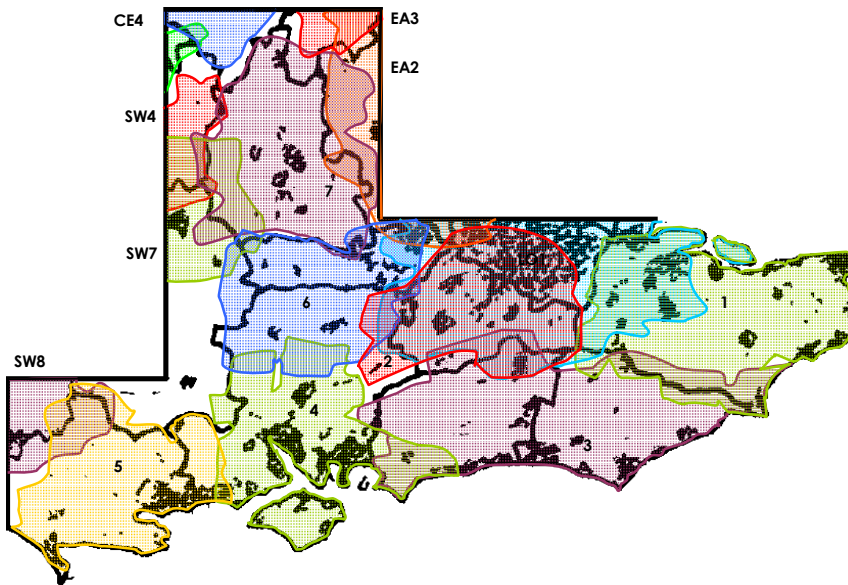

South East England

KENT				SE1	SUSSEX				SE3
Kent and Eastern London (11C)					Sussex (10B)				
CAPITAL UK	Contemporary	s	Global Radio	Network	CAPITAL UK	Contemporary	s	Global Radio	Network
ENCORE	Musical Theatre	s	UKRD	Network	GOLD	60s, 70s and 80s Music	s	Global Radio	Network
GOLD	60s, 70s and 80s Music	s	Global Radio	Network	HEART Sussex	Adult	s	Global Radio	Local +FM
HEART Kent	Adult	s	Global Radio	Local +FM	JUICE	Contemporary	m	Independent	Local +FM
RADIO KENT	Mixed format	s	BBC	Local +FM	SMOOTH RADIO	Easy Listening, Oldies	s	Global Radio	Network+AM
KM-FM	Contemporary	s	Kent Messngr	Local +FM	BBC SUSSEX	Mixed format	s	BBC	Local +FM
SMOOTH RADIO	Easy Listening, Oldies	s	Global Radio	Network+AM					
Now Digital (Arqiva)	4/2004			1 690 000	Now Digital (Arqiva)	30/01/2004; Moved from 11B 9/12/2015			1 490 000
North West Kent, Eastern London, SE Essex Wrotham		2		TQ 595 604	East Sussex	Heathfield	2		TQ 566 220
Maidstone, Medway towns, South Essex	Bluebell Hill	2		TQ 757 613	Rye, Sussex	Rye	0.6		TQ 904 198
North Kent	Benfleet	1.2		TQ 790 867	Hastings	Hastings	0.5		TQ 807 100
Tunbridge Wells area, Kent	Tunbridge Wells	1		TQ 607 440	Eastbourne, Sussex	Eastbourne	0.25		TV 615 986
Tunbridge Wells, Kent	St Marks	0.2		TQ 582 375	Newhaven & Seaford, Sussex	Newhaven	0.5		TQ 435 006
Mid Kent	Charing Hill	plan: 2		TQ 965 504	Brighton and Worthing area	Whitehawk Hill	1		TQ 330 045
Ashford area	Wye	1		TR 066 472	Worthing area	Findon	0.18		TQ 120 072
Canterbury area	Chartham	0.5		TR 102 561	Central Sussex	Truleigh Hill	1.8		TQ 226 106
Canterbury area	Dunkirk	2		TR 078 590	Horsham, Sussex	Horsham	0.3		TQ 176 308
Thanet, Kent	Thanet	0.125 ⇒ 0.25		TR 366 678	Crawley, Sussex	Little Prestwood Farm	0.5		TQ 235 385
Dover and Deal area, Kent	Swingate	0.34		TR 334 429	West Sussex	Burton Down	0.85		SU 965 131
Folkestone	Cretaway Down	0.02		TR 229 381	North West Sussex & E Hampshire	Midhurst	0.6		SU 912 250
South East Kent	Etchinghill	1.2		TR 160 389					
Hythe, Kent	Turnpike Hill	0.1		TR 154 344					
SURREY				SE2	SOUTH HAMPSHIRE				SE4
Surrey, North East Hampshire, South London (10C)					South Hampshire, Isle of Wight, SW Sussex (11C)				
THE EAGLE	Adult	s	UKRD	Local +FM	ANGEL RADIO	Nostalgia	m	Community	Local
EAGLE 3	Contemporary	s	UKRD	Local	CAPITAL South Coast	Contemporary	s	Global Radio	Regional+FM
ENCORE	Musical Theatre	s	UKRD	Network	HEART South Coast	Adult	s	Global Radio	Local +FM
GOLDEN R/ TRASHCAN R	Oldies/Rock	m	Independent	Local	SMOOTH RADIO	Easy Listening, Oldies	s	Global Radio	Network+AM
HEART Surrey	Adult	s	Global Radio	Local +FM	RADIO SOLENT	Mixed format	s	BBC	Local +FM
MY MUSIC RADIO	60s, 70s and 80s Music	s	UKRD	Network	WAVE 105	Adult	s	Bauer	Regional +FM
PREMIER GOSPEL	Christian	m	LCR	Regional					
BBC SURREY	Mixed format	s	BBC	Local +FM	Now Digital (Arqiva)	1/2003			1 450 000
DAB+					S Hampshire, Isle of Wight, SW Sussex	Chillerton Down	5		SZ 475 835
JACK FM Surrey	Adult, Oldies, Rock	s	Oxis Media	Network	South West Sussex	The Trundle	0.24		SU 876 111
JACK FM 2 Surrey	Pop	s	Oxis Media	Network	Ventnor, Isle of Wight	Ventnor	0.3		SZ 567 783
MuxCo/UKRD	12/2013			1 190 000	Portsmouth area	Fort Widley	0.5		SU 657 064
South London and North Surrey	Crystal Palace	3		TQ 339 712	Southampton and Romsey area	Toot Hill	1		SU 384 181
North Surrey	Stoke d'Abernon	1		TQ 135 590	Swanwick area, Hampshire	Freeth Allotments	0.6		SU 509 089
Caterham area, Surrey	Caterham Old Park Wood	1.2		TQ 336 534	Winchester area	Crabwood Farm	0.7 ⇒ 1.5		SU 449 295
East Surrey and North Sussex	Reigate	1		TQ 256 521					
Dorking area, Surrey	Dorking	0.6		TQ 169 482	BOURNEMOUTH				SE5
West Surrey and NE Hampshire	Guildford	0.6		SU 975 486	Dorset and South West Hampshire (11B)				
NE Hampshire and SW Surrey	Hungry Hill	0.6		SU 824 490	CAPITAL South Coast	Contemporary	s	Global Radio	Regional
					THE FIRE	Dance, Pop	m	Celador	Local +FM
					GOLD	60s, 70s and 80s Music	s	Global Radio	Network
					HEART South Coast	Adult	s	Global Radio	Local +FM
					SMOOTH RADIO	Easy Listening, Oldies	s	Global Radio	Network+AM
					RADIO SOLENT FOR DORSET	Mixed format	s	BBC	Local +FM
					WAVE 105	Adult	s	Bauer	Regional+FM
					Now Digital (Arqiva)	6/2002			780 000
					East Dorset	Nine Barrow Down	1		SZ 009 811
					Bournemouth	St Catherine's Hill	1		SZ 143 957
					Bournemouth and Poole area	Poole	0.7		SZ 037 921
					Blandford Forum area, Dorset	Winterborne Stickland	1.2		ST 838 051