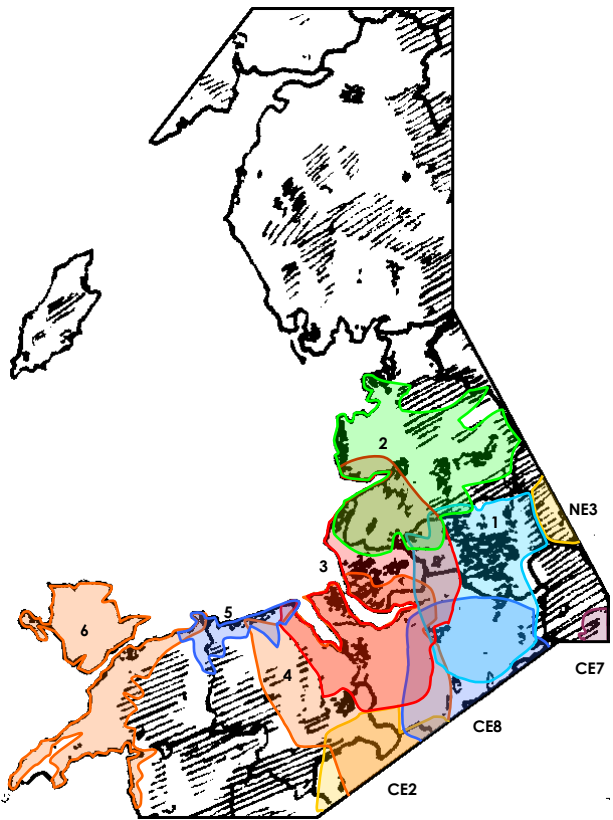

NORTH WALES NW5

North Clwyd and NE Gwynedd (12D)

CAPITAL (NW &N Wales)	Contemporary	s	Global Radio	Regional +FM
CAPITAL CYMRU	Contemporary, Welsh	s	Global Radio	Regional
RADIO CYMRU	Welsh Language	*	BBC	Regional +FM
RADIO CYMRU 2	Welsh Language	*	BBC	Regional
DRAGON RADIO	Oldies	s	Nation	Regional
NATION RADIO	Oldies, Easy Listening	s	Nation	Regional
SMOOTH R (NW &N Wales)	Easy Listening, Oldies	s	Global Radio	Network
RADIO WALES	Mixed format	s	BBC	Regional +FM

* Radio Cymru and Radio Cymru 2 are stereo when sharing programmes and mono otherwise

MuxCo	12/12/2014			200 000
Conwy & Llandudno, Conwy	Conwy	0.5		SH 781 765
Colwyn Bay area, Conwy	Penmaen Rhos	0.6		SH 877 779
Rhyl and Prestatyn, Denbighshire	Gwaenysgor	0.65		SJ 077 817

NORTH WEST WALES NW6

North West Wales (10D)

CAPITAL (NW &N Wales)	Contemporary	s	Global Radio	Regional
CAPITAL CYMRU	Contemporary, Welsh	s	Global Radio	Regional +FM
RADIO CYMRU	Welsh Language	*	BBC	Regional +FM
RADIO CYMRU 2	Welsh Language	*	BBC	Regional
DRAGON RADIO	Oldies	s	Nation	Regional
NATION RADIO	Oldies, Easy Listening	s	Nation	Regional
SMOOTH R (NW &N Wales)	Easy Listening, Oldies	s	Global Radio	Network
RADIO WALES	Mixed format	s	BBC	Regional +FM

* Radio Cymru and Radio Cymru 2 are stereo when sharing programmes and mono otherwise

MuxCo	12/12/2014			180 000
West and North Gwynedd	Arfon	5		SH 476 463
Holyhead area, Anglesey	Holyhead South Stack	1		SH 213 822
Amlwch, Anglesey	Amlwch Nebo	0.6		SH 471 906
N Gwynedd, Anglesey, N Conwy	Llandona	3.6		SH 782 810

MANCHESTER TRIAL

Manchester (10B)

All Services use DAB+

CHRIS COUNTRY	Country	s	Ind/Nation	Network
RADIO DEAD	Oldies	s	Independent	Local
DELITE RADIO	Soul	s	Community	Network
RADIO DIAMOND	Soul, Reggae, Rap	s	Community	Local
GAYDIO	Gay Community	s	Independent	Network +FM
HERITAGE RADIO	Muslim Community	m	Community	Local
LONDON GREEK RADIO	Greek	s	Independent	Network
LOVE 80S	80s Music	m	Dee Radio	Regional
MAX 80S	80s Music	s	Independent	Local
MCR LIVE	Mixed Format	m	Community	Local
MI SOUL	Soul Music	s	Independent	Regional
PENKY WIND-UPS	Comedy	m	Independent	Local
REVOLUTION	Adult	m	Independent	Local
RADIO SANGAM	Asian	s	Community	Regional
SOLAR RADIO	Soul	s	Independent	Network
SUNRISE RADIO (Yorkshire)	Asian	s	Independent	Regional
TRAFFORD SOUND	Mixed Format	m	Community	Local
UNITY RADIO	Dance and Rhythm	s	Community	Local +FM

Niocom	8/2015			
Manchester	Manchester One	0.1		SJ 842 979

LIVERPOOL NW3

Merseyside, West Cheshire, Flintshire, South Lancashire (10C)