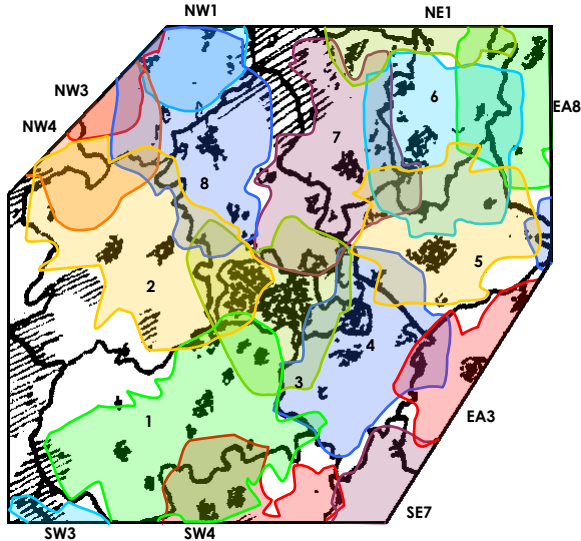

Central England

HEREFORDSHIRE AND WORCESTERSHIRE CE1

Herefordshire and Worcestershire (12A)				
ATLAS RADIO	Mixed Music	80m	Independent	Network
FREE R (Hereford & Worcs)	Contemporary, Adult	112s	Bauer	Local
GREATEST HITS RADIO (WM)	Oldies	96m	Bauer	Network
LIKE RADIO	Contemporary	80m	Independent	Network
BBC HEREFORD & WORCS	Mixed format	128s	BBC	Local
SUNSHINE 106.2	Adult, Oldies	112s	Laser	Local
MuxCo		9/2013	600 000	
Herefordshire & N Gloucestershire	Ridge Hill	4	SO 630 333	
Hereford	Hereford	0.6	SO 524 364	
Worcestershire	Great Malvern	5	SO 774 464	
North East Worcestershire	Bromsgrove	0.55	SO 948 730	
Kidderminster area	Kidderminster	1	SO 808 739	

WOLVERHAMPTON, SHREWSBURY AND TELFORD CE2

Wolverhampton, Black Country, Shrewsbury, Telford and SE Shropshire (11B)				
ABSOLUTE R CLASSIC ROCK	Classic Rock	80m	Bauer	Network
CAPITAL West Midlands	Contemporary	128s	Global Radio	Regional
FREE R (Wolves & Shrops)	Contemporary, Adult	112s	Bauer	Local
GREATEST HITS RADIO (WM)	Oldies	80m	Bauer	Network
HEART West Midlands	Adult	128s	Global Radio	Regional
HITS RADIO (UK)	Contemporary, Adult	80m	Bauer	Network
RADIO SHROPSHIRE	Mixed format	128s	BBC	Local
SMOOTH RADIO (W Mids)	Easy Listening, Oldies	112s	Global Radio	Network
RADIO WM	Mixed format	128s	BBC	Local
RADIO XL	Asian	64m	Independent	Regional
Now Digital (Arqiva)		31/1/2001	1 540 000	
Shropshire	The Wrekin	2	SJ 628 082	
Oswestry, Shropshire	Rhosfach Farm	0.64	SJ 266 318	
Market Drayton, Shropshire	Market Drayton	0.6	SJ 669 342	
Church Stretton, Shropshire	Hazler Hill	0.64	SO 464 928	
W West Mids, SE Shrops, N Worcs	Turners Hill	4	SO 969 887	
Wolverhampton and Black Country	Sedgley Beacon	0.6	SO 922 944	
Cannock area, Staffordshire	Pye Green	0.6	SJ 987 145	

BIRMINGHAM AREA CE3

Birmingham, Black Country, Lichfield, Tamworth, NE Worcestershire (11C)				
ABSOLUTE R CLASSIC ROCK	Classic Rock	80m	Bauer	Network
CAPITAL West Midlands	Contemporary	128s	Global Radio	Regional
FREE RADIO (Birmingham)	Contemporary, Adult	112s	Bauer	Local
GOLD	60s, 70s and 80s Music	128s	Global Radio	Network
GREATEST HITS RADIO (WM)	Oldies	80m	Bauer	Network
HEART West Midlands	Adult	128s	Global Radio	Regional
KISS FRESH	Rhythmic New Music	80m	Bauer	Network
HITS RADIO (UK)	Contemporary, Adult	80m	Bauer	Network
MAGIC CHILLED	Soft	80m	Bauer	National
SMOOTH RADIO (W Mids)	Easy Listening, Oldies	112s	Global Radio	Network
RADIO WM	Mixed format	128s	BBC	Local
CE Digital (Global/Bauer)		7/6/2000	2 370 000	
West Midlands, Lichfield, Tamworth	Lichfield	2.5	SK 164 043	
Birmingham	Metropolitan House	0.3	SP 055 862	
W West Mids, SE Shrops, N Worcs	Turners Hill	2	SO 969 887	
Wolverhampton and Black Country	Sedgley Beacon	0.3	SO 922 944	
SW Birmingham and NE Worcestershire	Lickey Hills	1	SO 991 752	
Redditch, Worcestershire	Headless Cross	0.3	SP 038 661	

COVENTRY AND WARWICKSHIRE CE4