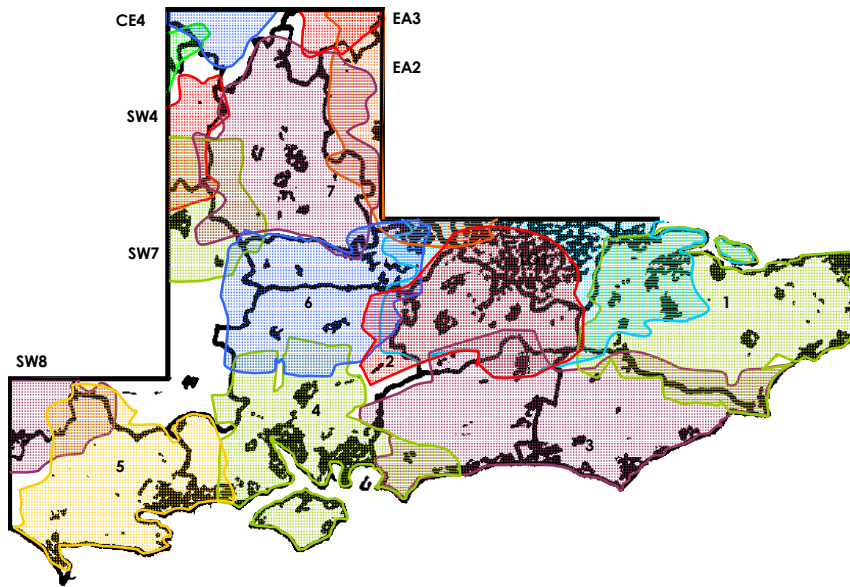

South East England

KENT		SE1	
Kent and Eastern London (11C)			
CAPITAL UK	Contemporary	s	Global Radio Network
ENCORE	Musical Theatre	s	UKRD Network
GOLD	60s, 70s and 80s Music	s	Global Radio Network
HEART Kent	Adult	s	Global Radio Local +FM
RADIO KENT	Mixed format	s	BBC Local +FM
KM-FM	Contemporary	s	Kent Messngr Local +FM
SMOOTH RADIO	Easy Listening, Oldies	s	Global Radio Network+AM
Now Digital (Arqiva)	4/2004		1 690 000
North West Kent, Eastern London, SE Essex Wrotham	2		TQ 595 604
Maidstone, Medway towns, South Essex	Bluebell Hill	2	TQ 757 613
North Kent	Benfleet	1.2	TQ 790 867
Tunbridge Wells area, Kent	Tunbridge Wells	1	TQ 607 440
Tunbridge Wells, Kent	St Marks	0.2	TQ 582 375
Mid Kent	Charing Hill	2	TQ 965 504
Ashford area	Wye	1	TR 066 472
Canterbury area	Chartham	0.5	TR 102 561
Canterbury area	Dunkirk	2	TR 078 590
Thanet, Kent	Thanet	0.125 ⇒ 0.25	TR 366 678
Dover and Deal area, Kent	Swingate	0.34	TR 334 429
Folkestone	Cretaway Down	0.02	TR 229 381
South East Kent	Etchinghill	1.2	TR 160 389
Hythe, Kent	Turnpike Hill	0.1	TR 154 344

SURREY		SE2	
Surrey, North East Hampshire, South London (10C)			
THE EAGLE	Adult	s	UKRD Local +FM
EAGLE 70S	60s, 70s and 80s Music	s	UKRD Network
ENCORE	Musical Theatre	s	UKRD Network
HEART Surrey	Adult	s	Global Radio Local +FM
PREMIER GOSPEL	Christian	m	LCR Regional
BBC SURREY	Mixed format	s	BBC Local +FM
UPLOAD RADIO	Mixed format	m	Forward Net/Local

DAB+			
CYBER HOT HITS	Contemporary Pop	s	Independent Network
EAGLE 3	Contemporary	s	UKRD Local
JACK FM Surrey	Adult, Oldies, Rock	s	Oxis Media Network
JACK FM 2 Surrey	Pop	s	Oxis Media Network
MuxCo/UKRD	12/2013		1 190 000
South London and North Surrey	Crystal Palace	3	TQ 339 712
North Surrey	Stoke d' Abernon	1	TQ 135 590
Caterham area, Surrey	Caterham Old Park Wood	1.2	TQ 336 534
East Surrey and North Sussex	Reigate	1	TQ 256 521
Dorking area, Surrey	Dorking	0.6	TQ 169 482
West Surrey and NE Hampshire	Guildford	0.6	SU 975 486
NE Hampshire and SW Surrey	Hungry Hill	0.6	SU 824 490

SUSSEX		SE3	
Sussex (10B)			
CAPITAL UK	Contemporary	s	Global Radio Network
GOLD	60s, 70s and 80s Music	s	Global Radio Network
HEART Sussex	Adult	s	Global Radio Local +FM
JUICE	Contemporary	m	Independent Local +FM
SMOOTH RADIO	Easy Listening, Oldies	s	Global Radio Network+AM
BBC SUSSEX	Mixed format	s	BBC Local +FM
Now Digital (Arqiva)	30/01/2004; Moved from 11B 9/12/2015		1 490 000
East Sussex	Heathfield	2	TQ 566 220
Rye, Sussex	Rye	0.6	TQ 904 198
Hastings	Hastings	0.5	TQ 807 100
Eastbourne, Sussex	Eastbourne	0.25	TV 615 986
Newhaven & Seaford, Sussex	Newhaven	0.5	TQ 435 006
Brighton and Worthing area	Whitehawk Hill	1	TQ 330 045
Worthing area	Findon	0.18	TQ 120 072
Central Sussex	Truleigh Hill	1.8	TQ 226 106
Horsham, Sussex	Horsham	0.3	TQ 176 308
Crawley, Sussex	Little Prestwood Farm	0.5	TQ 235 385
West Sussex	Burton Down	0.85	SU 965 131
North West Sussex & E Hampshire	Midhurst	0.6	SU 912 250