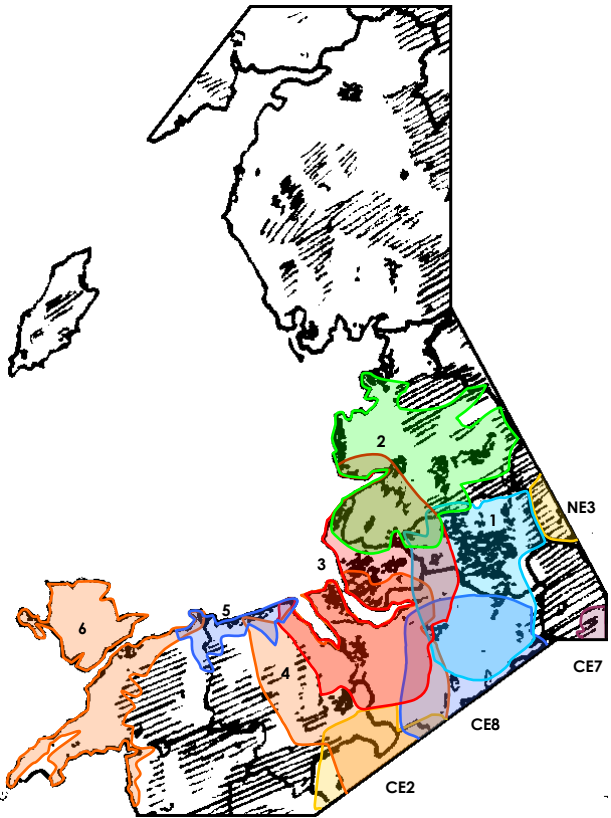

NORTH WALES NW5

North Clwyd and NE Gwynedd (12D)

CAPITAL (NW &N Wales)	Contemporary	s	Global Radio	Regional +FM
CAPITAL CYMRU	Contemporary, Welsh	s	Global Radio	Regional
RADIO CYMRU	Welsh Language	*	BBC	Regional +FM
RADIO CYMRU 2	Welsh Language	*	BBC	Regional
DRAGON RADIO	Oldies	s	Nation	Regional
NATION RADIO	Adult, Contemporary	s	Nation	Regional
SMOOTH R (NW &N Wales)	Easy Listening, Oldies	s	Global Radio	Network
RADIO WALES	Mixed format	s	BBC	Regional +FM

* Radio Cymru and Radio Cymru 2 are stereo when sharing programmes and mono otherwise

MuxCo	12/12/2014	200,000
Conwy & Llandudno, Conwy	Conwy	0.5 SH 781 765
Colwyn Bay area, Conwy	Penmaen Rhos	0.6 SH 877 779
Rhyl and Prestatyn, Denbighshire	Gwaenysgor	0.65 SJ 077 817

NORTH WEST WALES NW6

North West Wales (10D)

CAPITAL (NW &N Wales)	Contemporary	s	Global Radio	Regional
CAPITAL CYMRU	Contemporary, Welsh	s	Global Radio	Regional +FM
RADIO CYMRU	Welsh Language	*	BBC	Regional +FM
RADIO CYMRU 2	Welsh Language	*	BBC	Regional
DRAGON RADIO	Oldies	s	Nation	Regional
NATION RADIO	Adult, Contemporary	s	Nation	Regional
SMOOTH R (NW &N Wales)	Easy Listening, Oldies	s	Global Radio	Network
RADIO WALES	Mixed format	s	BBC	Regional +FM

* Radio Cymru and Radio Cymru 2 are stereo when sharing programmes and mono otherwise

MuxCo	12/12/2014	180,000
West and North Gwynedd	Arfon	5 SH 476 463
Holyhead area, Anglesey	Holyhead South Stack	1 SH 213 822
Amlwch, Anglesey	Amlwch Nebo	0.6 SH 471 906
N Gwynedd, Anglesey, N Conwy	Llandona	3.6 SH 782 810

MANCHESTER TRIAL

Manchester (10B)

All Services use DAB+

ANTENNA RADIO	Pop	s	Independent	Network
RADIO ASIAN FEVER	Asian	s	Community	Network
CHRIS COUNTRY	Country	s	Ind/Nation	Network
COLOURFUL RADIO	Black Community	s	Independent	Network
RADIO DEAD	Oldies	s	Independent	Local
DELITE RADIO	Soul	s	Community	Network
RADIO DIAMOND	Soul, Reggae, Rap	s	Community	Local
FLAME CCR	Christian	s	Community	Regional
GAYDIO	Gay Community	s	Independent	Network +FM
HERITAGE RADIO	Muslim Community	m	Community	Local
LIKWID	Dance	s	Community	Local
LONDON GREEK RADIO	Greek	s	Independent	Network
LOVE 80S	80s Music	m	Dee Radio	Regional
MAX 80S	80s Music	s	Independent	Local
MCR LIVE	Mixed Format	m	Community	Local
MI SOUL	Soul Music	s	Independent	Regional
NONSTOP 90S	90s Music	s	Independent	Network
PENKY WIND-UPS	Comedy	m	Independent	Local
RAINBOW RADIO	African Community	m	Community	Local
REVOLUTION	Adult	m	Independent	Local
RADIO SANGAM	Asian	s	Community	Regional
SOLAR RADIO	Soul	s	Independent	Network
SUNRISE RADIO (Yorkshire)	Asian	s	Independent	Regional
TIMELESS RADIO	Easy Listening	s	Independent	Network
TRAFFORD SOUND	Mixed Format	m	Community	Local
UNITY RADIO	Dance and Rhythm	s	Community	Local +FM

Niacom	8/2015	
Manchester	Manchester One	0.1 SJ 842 979

LIVERPOOL NW3

Merseyside, West Cheshire, Flintshire, South Lancashire (10C)