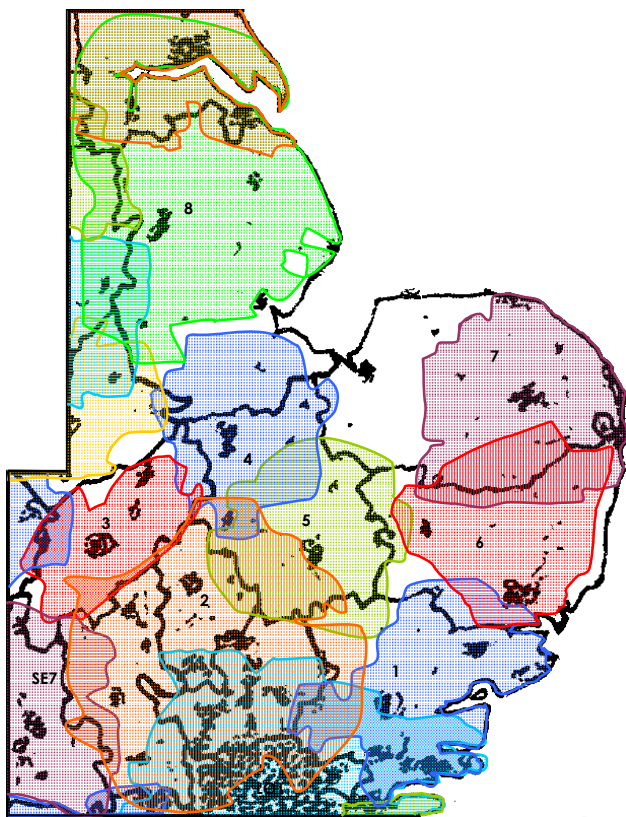

BIRMINGHAM TRIAL

Birmingham area (7D)

ANGEL RADIO	Nostalgia	m	Community	Network
BIG CITY RADIO	Mixed Format	m	Community	Local +FM
GAYDIO	Gay Community	m	Independent	Network
LIKE RADIO	Contemporary	m	Independent	Network
LONDON GREEK RADIO	Greek	s	Independent	Network
UNITY FM	Mixed Format		Community	Local +FM
DAB+				
AMBUR RADIO	Mixed Format	s	Community	Local +FM
BLACK COUNTRY RADIO	Mixed Format	s	Community	Local +FM
RADIO CAROLINE	Classic Rock	s	Independent	Network
RADIO CENTRAL	Asian	s	Community	Local
COLOURFUL RADIO	Black Community	m	Independent	Network
GORGEOUS FM	Adult	s	Community	Local
SOLAR RADIO	Soul	s	Independent	Network
STARPOINT SOUL	Soul Music	s	Independent	Network
SWITCH RADIO	Mixed Format	s	Community	Local +FM
TIMELESS RADIO	Easy Listening	m	Independent	Network
TOUCH	Adult, Contemporary	s	Independent	Regional

Birmingham area Castle Vale 0.1 SP 140 914

Eastern England

ESSEX

Essex county (excluding NW corner) (12D)

CAPITAL UK	Contemporary	s	Global Radio	Network
ENCORE	Musical Theatre	s	UKRD	Network
BBC ESSEX	Mixed format	s	BBC	Local +FM
RADIO ESSEX	Adult, Oldies	m	Adventure	Local
GOLD	60s, 70s and 80s Music	s	Global Radio	Network
HEART Essex	Adult	s	Global Radio	Local +FM
SMOOTH RADIO	Easy Listening, Oldies	s	Global Radio	Network+AM
Now Digital (Arqiva)	5/2002			1 490 000
South East Essex	Benfleet	1.2	TQ 790 867	
Southeast, Essex	Maitland House	1	TQ 882 857	
Basildon and South West Essex	Westley Heights	0.1	TQ 680 860	
Harlow area	Rye Hill	0.25	TL 449 067	
Chelmsford and West Essex	Bakers Wood	1	TL 660 034	
Chelmsford and East Essex	Great Braxted	0.5	TL 870 150	
Braintree, Essex	Braintree	0.5	TL 775 217	
North Essex	Sudbury	1	TL 913 376	
Colchester	Colchester Depot	0.5	TM 013 283	
North East Essex	Manningtree	0.2	TM 123 295	
Clacton area, Essex	Clacton East	0.12	TM 182 164	

HERTFORDSHIRE, BEDFORDSHIRE AND BUCKINGHAMSHIRE

EA2

Hertfordshire, Bedfordshire and Buckinghamshire (10D)

THE BEAT	Adult, Contemporary	m	MKFM	Local
CAPITAL UK	Contemporary	s	Global Radio	Network
BOB FM	Rock, Adult, Oldies	m	Independent	Local +FM
CONNECT FM	Adult, Oldies	m	Adventure	Local
ENCORE	Musical Theatre	s	UKRD	Network
HEART Home Counties	Adult	s	Global Radio	Local +FM
MKFM	Mixed Format	m	MKFM	Local +FM
SMOOTH RADIO	Easy Listening, Oldies	s	Global Radio	Network+AM
BBC THREE COUNTIES R	Mixed format	s	BBC	Local +FM
Now Digital (Arqiva)	2/2013			2 280 000
South East & Central Hertfordshire	Epping Green	2	TL 292 067	
West Hertfordshire	Hemel Hempstead	4	TL 088 045	
South Beds, West Herts & East Bucks	Zouches Farm	0.5	TL 045 210	
Bedfordshire and North Herts	Sandy Heath	4.1	TL 204 494	
Milton Keynes area	Bow Brickhill	3	SP 914 342	
Aylesbury area	Aylesbury Tel Exch	0.6	SP 819 141	
High Wycombe area	Chepping Wycombe	0.6	SU 877 911	
Leitchworth and Hitchin	Leitchworth	0.025	TL 209 313	
Stevenage	Pin Green	0.06	TL 249 256	

NORTHAMPTONSHIRE

EA3

Northamptonshire (10C)

CAPITAL UK	Contemporary	s	Global Radio	Network
CONNECT FM (Northants)	Adult, Oldies	m	Adventure	Local +FM
HEART (Northants)	Adult	s	Global Radio	Local +FM
RADIO NORTHAMPTON	Mixed format	s	BBC	Local +FM
SMOOTH RADIO	Easy Listening, Oldies	s	Global Radio	Network+AM
Now Digital (Arqiva)	3/2013			650 000
West Northamptonshire	Daventry	1.2	SP 587 621	
Towcester	Towcester Potcote Fm	0.25	SP 665 524	
Northampton area	Northampton	1.2	SP 760 647	
East Northampton	Ecton Hall Estate	0.3	SP 833 640	
East Northamptonshire	Geddington	5	SP 908 839	
Wellingborough & Rushden, Northants	Irthlingborough Rd	0.3	SP 905 674	

PETERBOROUGH

EA4

North Cambridgeshire and South Lincolnshire (12D)