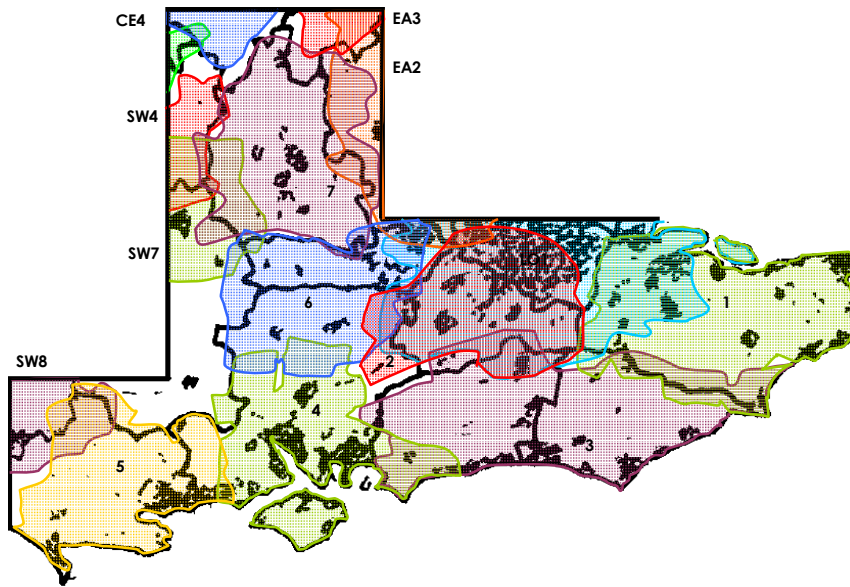

South East England

KENT		SE1	
Kent and Eastern London (11C)			
CAPITAL UK	Contemporary	s Global Radio	Network
ENCORE	Musical Theatre	s UKRD	Network
GOLD	60s, 70s and 80s Music	s Global Radio	Network
HEART Kent	Adult	s Global Radio	Local +FM
RADIO KENT	Mixed format	s BBC	Local +FM
KM-FM	Contemporary	s Kent Messngr	Local +FM
SMOOTH RADIO	Easy Listening, Oldies	s Global Radio	Network+AM
Now Digital (Arqiva)	4/2004		1 690 000
North West Kent, Eastern London, SE Essex Wrotham	2	TQ 595 604	
Maidstone, Medway towns, South Essex	2	TQ 757 613	
North Kent	1.2	TQ 790 867	
Tunbridge Wells area, Kent	1	TQ 607 440	
Tunbridge Wells, Kent	0.2	TQ 582 375	
Mid Kent	2	TQ 965 504	
Ashford area	1	TR 066 472	
Canterbury area	0.5	TR 102 561	
Canterbury area	2	TR 078 590	
Thanet, Kent	0.125 ⇒ 0.25	TR 366 678	
Dover and Deal area, Kent	0.34	TR 334 429	
Folkestone	0.02	TR 229 381	
South East Kent	1.2	TR 160 389	
Hythe, Kent	0.1	TR 154 344	

SURREY		SE2	
Surrey, North East Hampshire, South London (10C)			
THE EAGLE	Adult	s UKRD	Local +FM
EAGLE 3	Contemporary	s UKRD	Local
ENCORE	Musical Theatre	s UKRD	Network
HEART Surrey	Adult	s Global Radio	Local +FM
MY MUSIC RADIO	60s, 70s and 80s Music	s UKRD	Network
PREMIER GOSPEL	Christian	m LCR	Regional
BBC SURREY	Mixed format	s BBC	Local +FM
UPLOAD RADIO	Mixed format	m Forward	Net/Local
DAB+			
CYBER HOT HITS	Adult	s Independent	Local
JACK FM Surrey	Adult, Oldies, Rock	s Oxis Media	Network
JACK FM 2 Surrey	Pop	s Oxis Media	Network
MuxCo/UKRD	12/2013		1 190 000
South London and North Surrey	3	TQ 339 712	
North Surrey	1	TQ 135 590	
Caterham area, Surrey	1.2	TQ 336 534	
East Surrey and North Sussex	1	TQ 256 521	
Dorking area, Surrey	0.6	TQ 169 482	
West Surrey and NE Hampshire	0.6	SU 975 486	
NE Hampshire and SW Surrey	0.6	SU 824 490	

SUSSEX		SE3	
Sussex (10B)			
CAPITAL UK	Contemporary	s Global Radio	Network
GOLD	60s, 70s and 80s Music	s Global Radio	Network
HEART Sussex	Adult	s Global Radio	Local +FM
JUICE	Contemporary	m Independent	Local +FM
SMOOTH RADIO	Easy Listening, Oldies	s Global Radio	Network+AM
BBC SUSSEX	Mixed format	s BBC	Local +FM
Now Digital (Arqiva)	30/01/2004; Moved from 11B 9/12/2015		1 490 000
East Sussex	2	TQ 566 220	
Rye, Sussex	0.6	TQ 904 198	
Hastings	0.5	TQ 807 100	
Eastbourne, Sussex	0.25	TV 615 986	
Newhaven & Seaford, Sussex	0.5	TQ 435 006	
Brighton and Worthing area	1	TQ 330 045	
Worthing area	0.18	TQ 120 072	
Central Sussex	1.8	TQ 226 106	
Horsham, Sussex	0.3	TQ 176 308	
Crawley, Sussex	0.5	TQ 235 385	
West Sussex	0.85	SU 965 131	
North West Sussex & E Hampshire	0.6	SU 912 250