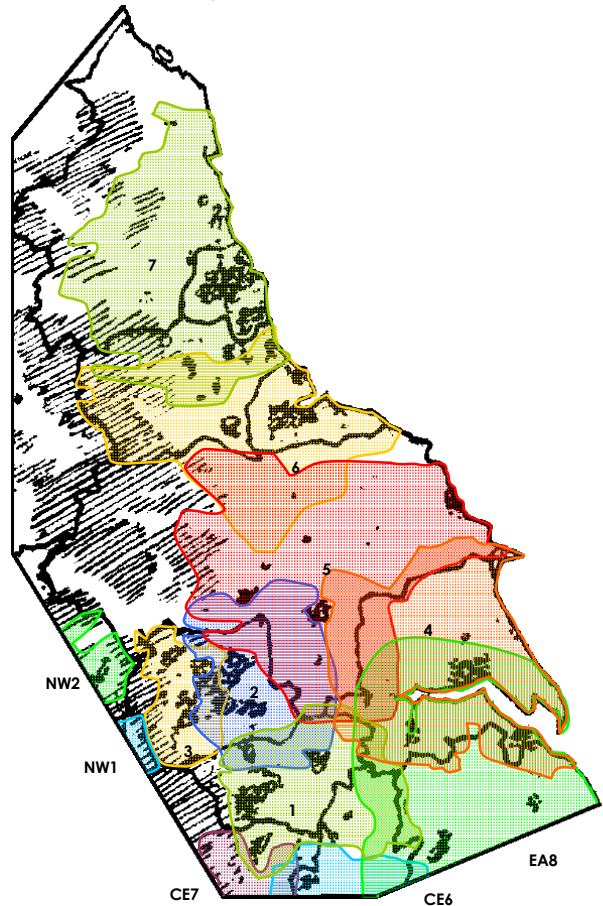

CAMBRIDGE TRIAL

Cambridge (7D)

ANGEL RADIO	Nostalgia	m	Community	Local
CAMBRIDGE 105	Mixed Format	s	Community	Local +FM
CHRIS COUNTRY	Country	s	Ind/Nation	Network
ELECTRIC	Dance	s	Community	Local
GAYDIO	Gay	s	Independent	Network
STAR 107	Adult	s	Independent	Local +FM
UKRD		9/2015		
Cambridge	Cambridge	0.05	TL 455 577	
Cambridge	Gog Magog	0.1	TL 491 533	

NORWICH TRIAL

Norwich City area (9A)

RADIO CAROLINE	Classic Rock	s	Independent	Network
FUTURE RADIO	Mixed Format	s	Community	Local +FM
JAZZ FM	Jazz and Soul	s	Independent	National
RADIO NORWICH	Adult	s	Media Aspect	Local +FM
DAB+				
ABOUT NORWICH	Mixed Format	s	Community	Local
ANGEL RADIO	Nostalgia	m	Community	Local
ANTENNA RADIO	Pop	s	Independent	Network
THE BEAT	Adult, Contemporary	s	MKFM	Regional
CAMBRIDGE 105	Mixed Format	s	Community	Local +FM
CHRIS COUNTRY	Country	s	Ind/Nation	Network
CLASSICAL 1	Classical	s	Community	Local
SOLAR RADIO	Soul	s	Independent	Network
TOTALLY RADIO	Mixed Music	s	Network	Network
WEATHER 24/7 RADIO	Weather	m	Independent	Local
Future Digital Norfolk		8/2015		
Norwich City area	Markham Tower	0.1	TG 213 109	

North East England

SOUTH YORKSHIRE

NE1

South Yorkshire, North East Derbyshire and Bassetlaw (11C)

ABSOLUTE R CLASSIC ROCK	Classic Rock	m	Bauer	Network
ABSOLUTE RADIO 90S	90s Rock and Pop	m	Bauer	Network
CAPITAL Yorkshire	Contemporary	s	Global Radio	Regional +FM
HALLAM FM	Contemporary, Adult	s	Bauer	Local +FM
HALLAM 2	Oldies	s	Bauer	Regional+AM
HEART Yorkshire	Adult	s	Communicorp	Regional +FM
THE HITS	Contemporary	m	Bauer	Network
KISS FRESH	Dance, Rhythm	m	Bauer	Network
RADIO SHEFFIELD	Mixed format	s	BBC	Local +FM
SMOOTH RADIO	Easy Listening, Oldies	s	Global Radio	Network
TRAX FM	Adult	m	Lincs	Local +FM
Bauer Digital		10/2000		1 670 000
Sheffield and Rotherham	Sheffield Tpton Hill	1.1	SK 324 870	
Chesterfield area	Chesterfield	1	SK 383 764	
Barnsley area, South Yorkshire	Ardsley	2	SE 390 061	
Doncaster and North Notts	Clifton	1	SK 518 959	
Retford area, Nottinghamshire	Clarborough	1.2	SK 742 838	
Thorne area, South Yorkshire	Hallam Castings	plan: 0.6	SE 697 138	

LEEDS

NE2

Leeds and Wakefield area (12D)

ABSOLUTE R CLASSIC ROCK	Classic Rock	m	Bauer	Network
ABSOLUTE RADIO 90S	90s Rock and Pop	m	Bauer	Network
RADIO AIRE FM	Contemporary, Adult	s	Bauer	Local +FM
RADIO AIRE 2	Oldies	s	Bauer	Regional+AM
CAPITAL Yorkshire	Contemporary	s	Global Radio	Regional +FM
HEART Yorkshire	Adult	s	Communicorp	Regional +FM
THE HITS	Contemporary	m	Bauer	Network
KISS FRESH	Dance, Rhythm	m	Bauer	Network
MAGIC SOUL	Classic Soul	m	Bauer	Network
RADIO LEEDS	Mixed format	s	BBC	Local +FM
SMOOTH RADIO	Easy Listening, Oldies	s	Global Radio	Network
Bauer Digital		5/2001		1 410 000
West Yorkshire	Emley Moor	5	SE 222 128	
Leeds and Wakefield area	Morley	1	SE 283 268	
Leeds	Beecroft Hill	1	SE 237 350	
Otley area, West Yorkshire	Hunterstone	1.1	SE 213 515