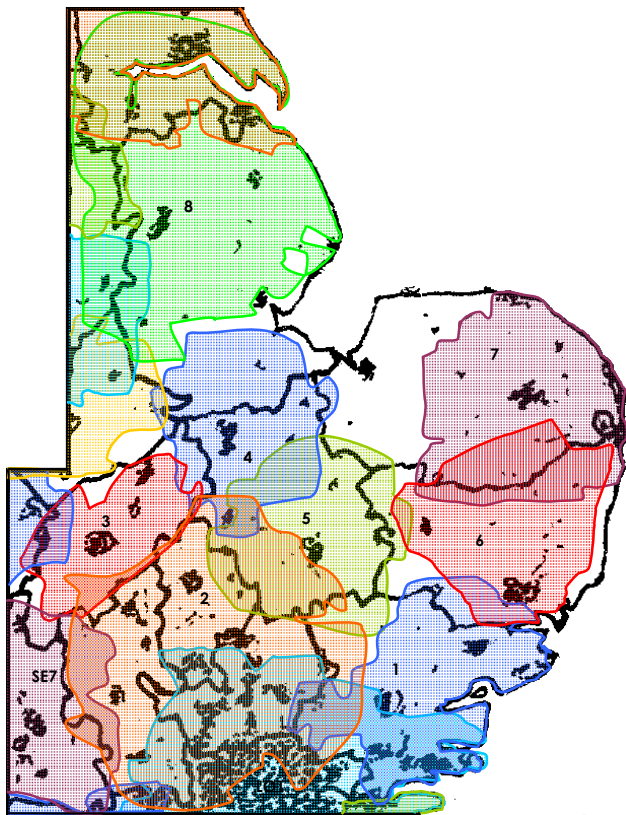

BIRMINGHAM TRIAL

Birmingham area (7D)

ANGEL RADIO	Nostalgia	m	Community	Network
BIG CITY RADIO	Mixed Format	m	Community	Local +FM
GAYDIO	Gay Community	m	Independent	Network
LIKE RADIO	Contemporary	m	Independent	Network
LONDON GREEK RADIO	Greek	s	Independent	Network
UNITY FM	Mixed Format		Community	Local +FM
DAB+				
AMBUR RADIO	Mixed Format	s	Community	Local +FM
BLACK COUNTRY RADIO	Mixed Format	s	Community	Local +FM
RADIO CAROLINE	Classic Rock	s	Independent	Network
RADIO CENTRAL	Asian	s	Community	Local
COLOURFUL RADIO	Black Community	m	Independent	Network
GORGEOUS FM	Adult	s	Community	Local
SOLAR RADIO	Soul	s	Independent	Network
STARPOINT SOUL	Soul Music	s	Independent	Network
SWITCH RADIO	Mixed Format	s	Community	Local +FM
TIMELESS RADIO	Easy Listening; currently off	m	Independent	Network
TOUCH	Adult, Contemporary	s	Independent	Regional

Birmingham area Castle Vale 0.1 SP 140 914

Eastern England

ESSEX

Essex county (excluding NW corner) (12D)

CAPITAL UK	Contemporary	s	Global Radio	Network
ENCORE	Musical Theatre	s	UKRD	Network
BBC ESSEX	Mixed format	s	BBC	Local +FM
RADIO ESSEX	Adult, Oldies	m	Adventure	Local
GOLD	60s, 70s and 80s Music	s	Global Radio	Network
HEART Essex	Adult	s	Global Radio	Local +FM
SMOOTH RADIO	Easy Listening, Oldies	s	Global Radio	Network+AM

Now Digital (Arqiva) 5/2002 1 490 000

South East Essex	Benfleet	1.2	TQ 790 867
Southeast, Essex	Maitland House	1	TQ 882 857
Basildon and South West Essex	Westley Heights	0.1	TQ 680 860
Harlow area	Rye Hill	0.25	TL 449 067
Chelmsford and West Essex	Bakers Wood	1	TL 660 034
Chelmsford and East Essex	Great Braxted	0.5	TL 870 150
Braintree, Essex	Braintree	0.5	TL 775 217
North Essex	Sudbury	1	TL 913 376
Colchester	Colchester Depot	0.5	TM 013 283
North East Essex	Manningtree	0.2	TM 123 295
Clacton area, Essex	Clacton East	0.12	TM 182 164

HERTFORDSHIRE, BEDFORDSHIRE AND BUCKINGHAMSHIRE

EA2

Hertfordshire, Bedfordshire and Buckinghamshire (10D)

THE BEAT	Adult, Contemporary	m	MKFM	Local
CAPITAL UK	Contemporary	s	Global Radio	Network
BOB FM	Rock, Adult, Oldies	m	Independent	Local +FM
CONNECT FM	Adult, Oldies	m	Adventure	Local
ENCORE	Musical Theatre	s	UKRD	Network
HEART Home Counties	Adult	s	Global Radio	Local +FM
MKFM	Mixed Format	m	MKFM	Local +FM
SMOOTH RADIO	Easy Listening, Oldies	s	Global Radio	Network+AM
BBC THREE COUNTIES R	Mixed format	s	BBC	Local +FM

Now Digital (Arqiva) 2/2013 2 280 000

South East & Central Hertfordshire	Epping Green	2	TL 292 067
West Hertfordshire	Hemel Hempstead	4	TL 088 045
South Beds, West Herts & East Bucks	Zouches Farm	0.5	TL 045 210
Bedfordshire and North Herts	Sandy Heath	4.1	TL 204 494
Milton Keynes area	Bow Brickhill	3	SP 914 342
Aylesbury area	Aylesbury Tel Exch	0.6	SP 819 141
High Wycombe area	Chepping Wycombe	0.6	SU 877 911
Leitchworth and Hitchin	Leitchworth	0.025	TL 209 313
Stevenage	Pin Green	0.06	TL 249 256

NORTHAMPTONSHIRE

EA3

Northamptonshire (10C)

CAPITAL UK	Contemporary	s	Global Radio	Network
CONNECT FM (Northants)	Adult, Oldies	m	Adventure	Local +FM
HEART (Northants)	Adult	s	Global Radio	Local +FM
RADIO NORTHAMPTON	Mixed format	s	BBC	Local +FM
SMOOTH RADIO	Easy Listening, Oldies	s	Global Radio	Network+AM

Now Digital (Arqiva) 3/2013 650 000

West Northamptonshire	Daventry	1.2	SP 587 621
Towcester	Towcester Potcote Fm	0.25	SP 665 524
Northampton area	Northampton	1.2	SP 760 647
East Northampton	Ecton Hall Estate	0.3	SP 833 640
East Northamptonshire	Geddington	5	SP 908 839
Wellingborough & Rushden, Northants	Irthlingborough Rd	0.3	SP 905 674

PETERBOROUGH

EA4

North Cambridgeshire and South Lincolnshire (12D)

RADIO CAMBRIDGESHIRE	Mixed format	s	BBC	Local +FM
CAPITAL UK	Contemporary	s	Global Radio	Network
CONNECT FM (Peterboro)	Adult, Oldies	m	Adventure	Local +FM
GOLD	60s, 70s and 80s Music	s	Global Radio	Network
HEART Cambridgeshire	Adult	s	Global Radio	Local +FM
SMOOTH RADIO	Easy Listening, Oldies	s	Global Radio	Network +AM