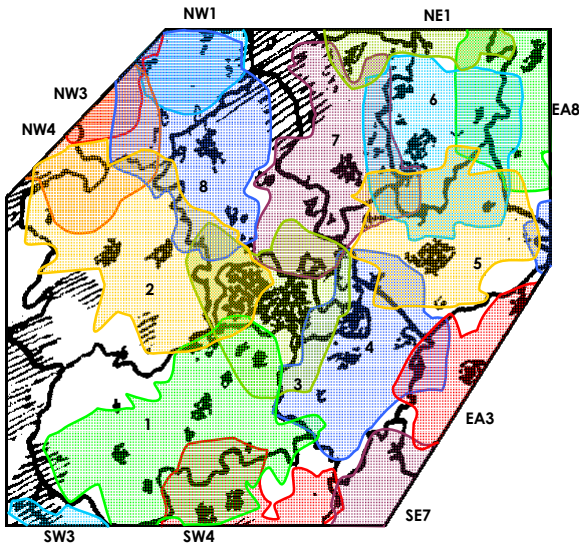

Central England

HEREFORDSHIRE AND WORCESTERSHIRE

CE1

Herefordshire and Worcestershire (12A)

FREE R (Hereford & Worcs)	Contemporary	s	Bauer	Local +FM
FREE RADIO 80S	Oldies	m	Bauer	Regional
FUN KIDS	Childrens	m	Independent	National
LIKE RADIO	Contemporary	m	Independent	Network
BBC HEREFORD & WORCS	Mixed format	s	BBC	Local +FM
SUNSHINE 106.2	Adult, Oldies	s	Laser	Local +FM

MuxCo	9/2013		600 000
Herefordshire & N Gloucestershire	Ridge Hill	4 => 5	SO 630 333
Hereford	Hereford	0.6	SO 524 364
Worcestershire	Great Malvern	5	SO 774 464
North East Worcestershire	Bromsgrove	0.55	SO 948 730
Kidderminster area	Kidderminster	1	SO 808 739

WOLVERHAMPTON, SHREWSBURY AND TELFORD

CE2

Wolverhampton, Black Country, Shrewsbury, Telford and SE Shropshire (11B)

CAPITAL West Midlands	Contemporary	s	Global Radio	Regional
FREE R (Wolves & Shrops)	Contemporary	s	Bauer	Local +FM
FREE RADIO 80S	Oldies	m	Bauer	Regional+AM
HEART West Midlands	Adult	s	Global Radio	Regional +FM
RADIO SHROPSHIRE	Mixed format	s	BBC	Local +FM
SMOOTH RADIO (W Mids)	Easy Listening, Oldies	s	Global Radio	Network+FM
RADIO WM	Mixed format	s	BBC	Local +FM
RADIO XL	Asian	m	Independent	Regional+AM

Now Digital (Arqiva)	31/1/2001		1 540 000
Shropshire	The Wrekin	2	SJ 628 082
Oswestry, Shropshire	Rhosfach Farm	0.64	SJ 266 318
Market Drayton, Shropshire	Market Drayton	0.6	SJ 669 342
Church Stretton, Shropshire	Hazler Hill	0.64	SO 464 928
W West Mids, SE Shrops, N Worcs	Turners Hill	4	SO 969 887
Wolverhampton and Black Country	Sedgley Beacon	0.6	SO 922 944
Cannock area, Staffordshire	Pye Green	0.6	SJ 987 145

BIRMINGHAM AREA

CE3

Birmingham, Black Country, Lichfield, Tamworth, NE Worcestershire (11C)

ABSOLUTE R CLASSIC ROCK	Classic Rock	m	Bauer	Network
ABSOLUTE RADIO 90S	90s Rock and Pop	m	Bauer	Network
CAPITAL West Midlands	Contemporary	s	Global Radio	Regional +FM
FREE RADIO (Birmingham)	Contemporary	s	Bauer	Local +FM
FREE RADIO 80S	Oldies	m	Bauer	Regional+AM
GOLD	60s, 70s and 80s Music	s	Global Radio	Network
HEART West Midlands	Adult	s	Global Radio	Regional +FM
KISS FRESH	Dance, Rhythm	m	Bauer	Network
MAGIC SOUL	Classic Soul	m	Bauer	Network
SMOOTH RADIO (W Mids)	Easy Listening, Oldies	s	Global Radio	Network+FM
RADIO WM	Mixed format	s	BBC	Local +FM

CE Digital (Global/Bauer)	7/6/2000		2 370 000
West Midlands, Lichfield, Tamworth	Lichfield	2.5	SK 164 043
Birmingham	Metropolitan House	0.3	SP 055 862
W West Mids, SE Shrops, N Worcs	Turners Hill	2	SO 969 887
Wolverhampton and Black Country	Sedgley Beacon	0.3	SO 922 944
SW Birmingham and NE Worcestershire	Lickey Hills	1	SO 991 752
Redditch, Worcestershire	Headless Cross	0.3	SP 038 661

COVENTRY AND WARWICKSHIRE

CE4

Coventry and Warwickshire (12D)