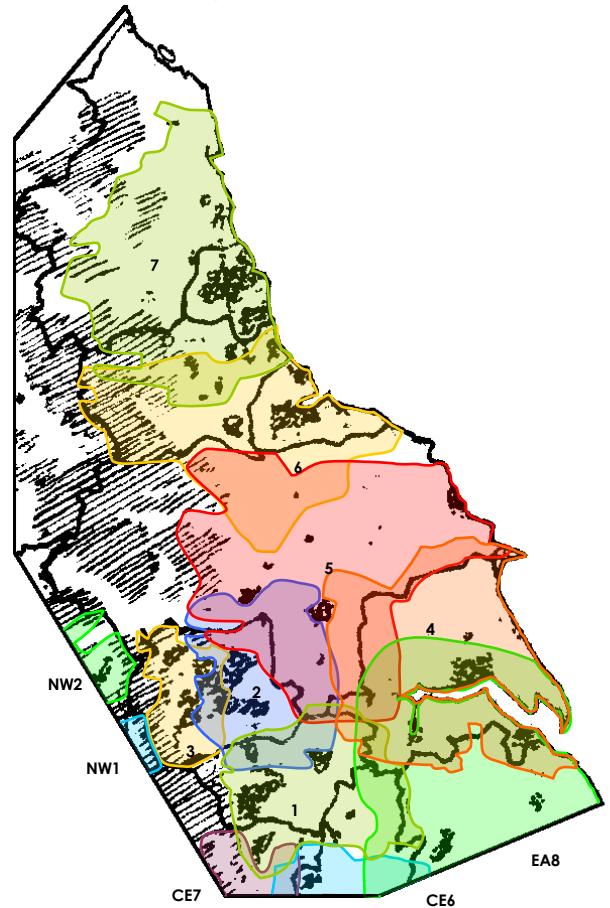

CAMBRIDGE TRIAL

Cambridge (7D)

ANGEL RADIO	Nostalgia	m	Community	Local
CAMBRIDGE 105	Mixed Format	s	Community	Local +FM
CHRIS COUNTRY	Country	s	Ind/Nation	Network
ELECTRIC	Dance	s	Community	Local
GAYDIO	Gay	s	Independent	Network
STAR 107	Adult	s	Independent	Local +FM
DAB+				
ZACK FM	Mixed Format	s	Community	Local
UKRD	9/2015			
Cambridge	Cambridge	0.05	TL 455 577	
Cambridge	Gog Magog	0.1	TL 491 533	

NORWICH TRIAL

Norwich City area (9A)

RADIO CAROLINE	Classic Rock	s	Independent	Network
FUTURE RADIO	Mixed Format	s	Community	Local +FM
RADIO NORWICH	Adult	s	Media Aspect	Local + FM
DAB+				
ABOUT NORWICH	Test transmissions	s	Community	Local
ANGEL RADIO	Nostalgia	m	Community	Local
THE BEAT	Adult, Contemporary	s	MKFM	Regional
CAMBRIDGE 105	Mixed Format	s	Community	Local +FM
CHRIS COUNTRY	Country	s	Ind/Nation	Network
CLASSICAL 1	Classical	s	Community	Local
CYBER HOT HITS	Contemporary Pop	s	Independent	Network
CYBER ROCK	Classic Rock	s	Independent	Network
45 RADIO	Oldies	s	Community	Local
JAZZ FM	Jazz and Soul	s	Independent	National
NME 1	Rock	s	Independent	Network
NME 2	Contemporary Rock	s	Independent	Network
PANDA RADIO	Mixed Format	s	Independent	Regional
SOLAR RADIO	Soul	s	Independent	Network
TOTALLY RADIO	Mixed Music	s	Network	Network
WEATHER 24/7 RADIO	Weather	m	Independent	Local
ZACK FM	Mixed Format	s	Community	Local
Future Digital Norfolk	8/2015			
Norwich City area	Markham Tower	0.1	TG 213 109	

North East England

SOUTH YORKSHIRE

NE1

South Yorkshire, North East Derbyshire and Bassetlaw (11C)

ABSOLUTE R CLASSIC ROCK	Classic Rock	m	Bauer	Network
ABSOLUTE RADIO 90S	90s Rock and Pop	m	Bauer	Network
CAPITAL Yorkshire	Contemporary	s	Global Radio	Regional +FM
HALLAM FM	Contemporary, Adult	s	Bauer	Local +FM
HALLAM 2	Oldies	s	Bauer	Regional+AM
HEART Yorkshire	Adult	s	Communicorp	Regional +FM
HITS RADIO (UK)	Contemporary, Adult	m	Bauer	Network
KISS FRESH	Rhythmic New Music	m	Bauer	Network
RADIO SHEFFIELD	Mixed format	s	BBC	Local +FM
SMOOTH RADIO	Easy Listening, Oldies	s	Global Radio	Network
TRAX FM	Adult	m	Lincs	Local +FM
Bauer Digital	10/2000			1 670 000
Sheffield and Rotherham	Sheffield Tupton Hill	1.1	SK 324 870	
Chesterfield area	Chesterfield	1	SK 383 764	
Barnsley area, South Yorkshire	Ardley	2	SE 390 061	
Doncaster and North Notts	Clifton	1	SK 518 959	
Refford area, Nottinghamshire	Clarborough	1.2	SK 742 838	
Doncaster area, South Yorkshire	Shaftesbury House	0.1	SE 603 042	
Thorne area, South Yorkshire	Hallam Castings	uncertain: 0.6	SE 697 138	

LEEDS

NE2

Leeds and Wakefield area (12D)

ABSOLUTE R CLASSIC ROCK	Classic Rock	m	Bauer	Network
ABSOLUTE RADIO 90S	90s Rock and Pop	m	Bauer	Network
RADIO AIRE FM	Contemporary, Adult	s	Bauer	Local +FM
RADIO AIRE 2	Oldies	s	Bauer	Regional+AM
CAPITAL Yorkshire	Contemporary	s	Global Radio	Regional +FM
HEART Yorkshire	Adult	s	Communicorp	Regional +FM
HITS RADIO (UK)	Contemporary, Adult	m	Bauer	Network
KISS FRESH	Rhythmic New Music	m	Bauer	Network
MAGIC SOUL	Classic Soul	m	Bauer	Network
RADIO LEEDS	Mixed format	s	BBC	Local +FM
SMOOTH RADIO	Easy Listening, Oldies	s	Global Radio	Network
Bauer Digital	5/2001			1 410 000
West Yorkshire	Emley Moor	5	SE 222 128	
Leeds and Wakefield area	Morley	1	SE 283 268	
Leeds	Beecroft Hill	0.98	SE 237 350	
Otley area, West Yorkshire	Hunterstone	1.1	SE 213 515