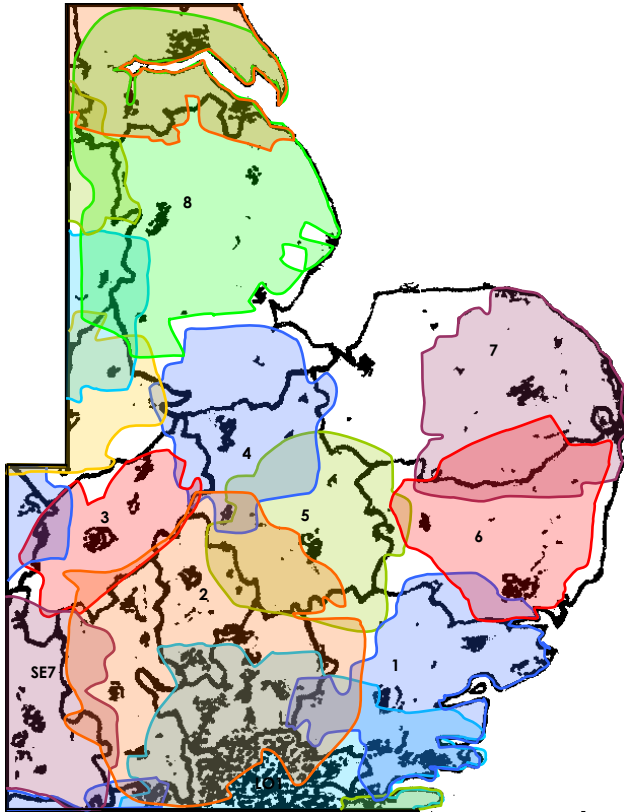

CAMBRIDGESHIRE

EA5

South and Central Cambridgeshire (11C)

RADIO CAMBRIDGESHIRE	Mixed format	s	BBC	Local +FM
CAPITAL UK	Contemporary	s	Global Radio	Network
GOLD	60s, 70s and 80s Music	s	Global Radio	Network
HEART Cambridgeshire	Adult	s	Global Radio	Local +FM
SMOOTH RADIO	Easy Listening, Oldies	s	Global Radio	Network +AM
Now Digital (Arqiva)		30/9/2004	490 000	
Cambridge area	Madingley	2	TL 392 594	
South West Cambridgeshire & East Beds	Sandy Heath	1.2	TL 204 494	
Ely, Cambridgeshire	Ely Water Tower	0.3	TL 541 801	
SE Cambridgeshire and Newmarket	Cheveley	2.4	TL 683 601	
North West Essex	Sewards End	1	TL 573 395	

SUFFOLK

EA6

Suffolk (10C)

FUN KIDS	Childrens	m	Independent	National
SUFFOLK FIRST	Oldies, Country	m	Lincs	Local
HEART East Anglia	Adult	s	Global Radio	Local +FM
SMOOTH RADIO	Easy Listening, Oldies	s	Global Radio	Local +AM
RADIO SUFFOLK	Mixed format	s	BBC	Local +FM

DAB+

CHRIS COUNTRY	Country	m	Ind/Nation	Network
Muxco		7/10/2016		
Suffolk	Mendlesham	2.1	TM 122 641	
West Suffolk	Puttocks Hill	2	TL 896 696	
Ipswich	Warren Heath	1	TM 190 425	
Felxtowe, Suffolk	Felxtowe Walton Ave	0.6	TM 291 334	

Eastern England

ESSEX

EA1

Essex county (excluding NW corner) (12D)

CAPITAL UK	Contemporary	s	Global Radio	Network
ENCORE	Musical Theatre	s	UKRD	Network
BBC ESSEX	Mixed format	s	BBC	Local +FM
RADIO ESSEX	Adult, Oldies	m	Adventure	Local
GOLD	60s, 70s and 80s Music	s	Global Radio	Network
HEART Essex	Adult	s	Global Radio	Local +FM
SMOOTH RADIO	Easy Listening, Oldies	s	Global Radio	Network+AM
Now Digital (Arqiva)		5/2002	1 490 000	
South East Essex	Benfleet	1.2	TQ 790 867	
Southend, Essex	Maitland House	1	TQ 882 857	
Basildon and South West Essex	Westley Heights	0.1	TQ 680 860	
Harlow area	Rye Hill	0.25	TL 449 067	
Chelmsford and West Essex	Bakers Wood	1	TL 660 034	
Chelmsford and East Essex	Great Braxted	0.5	TL 870 150	
Braintree, Essex	Braintree	0.5	TL 775 217	
North Essex	Sudbury	1	TL 913 376	
Colchester	Colchester Depot	0.5	TM 013 283	
North East Essex	Manningtree	0.2	TM 123 295	
Clacton area, Essex	Clacton East	0.12	TM 182 164