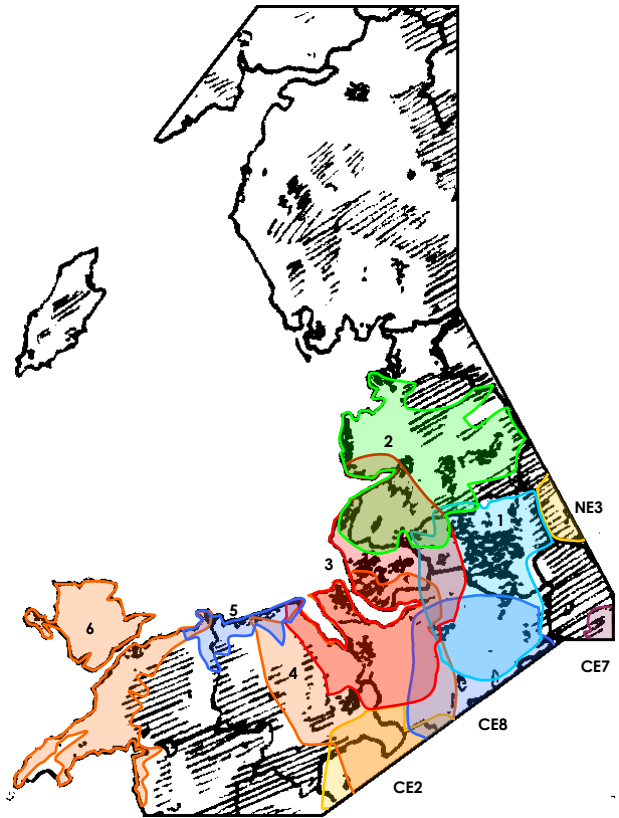

TYNE AND WEAR

NE7

Tyne & Wear, Northumberland and North East Durham (11C)

ABSOLUTE R CLASSIC ROCK	Classic Rock	80m	Bauer	Network
CAPITAL North East	Contemporary	112s	Global Radio	Regional
GREATEST HITS RADIO	Oldies	112s	Bauer	Network
HEART North East	Adult	112s	Global Radio	Regional
HITS RADIO (UK)	Contemporary, Adult	80m	Bauer	Network
KISS FRESH	Rhythmic New Music	80m	Bauer	Network
MAGIC CHILLED	Soft	80m	Bauer	National
MAGIC SOUL	Classic Soul	80m	Bauer	Network
METRO RADIO	Contemporary, Adult	112s	Bauer	Local
RADIO NEWCASTLE	Mixed format	128s	BBC	Local
SMOOTH RADIO (NE)	Easy Listening, Oldies	112s	Communicorp	Regional

Bauer Digital	11/2000			1 820 000
Tyneside, Durham, S Northumberland	Burnhope	4.38	NZ 184 474	
Durham	Durham	0.3	NZ 236 423	
Weardale, County Durham	Weardale	1	NZ 025 384	
Consett area, County Durham	Shotleyfield	0.3	NZ 065 532	
Hexham and Tyne Valley	Newton	0.6	NZ 036 653	
North East Newcastle	Kenton	0.1	NZ 214 674	
West Tyneside and Tyne Valley	Fenham	0.2	NZ 216 648	
Newcastle and Gateshead	Cale Cross House	0.3	NZ 251 639	
Sunderland area	Sunderland Hendon	0.8	NZ 409 556	
Tynemouth and Whitley Bay area	Whitley Bay	0.1	NZ 350 713	
South East Northumberland	Morpeth	1.1	NZ 218 865	
Alnwick area, Northumberland	Peppermore Farm	1.2	NU 224 152	

North West England and Wales

GREATER MANCHESTER

NW1

Greater Manchester, North and East Cheshire (12C)

ABSOLUTE R CLASSIC ROCK	Classic Rock	80m	Bauer	Network
ASIAN SOUND RADIO	Asian	64m	Asian Sound	Local
CAPITAL Manchester	Contemporary	128s	Global Radio	Regional
GOLD	60s, 70s and 80s Music	112s	Global Radio	Network
GREATEST HITS RADIO	Oldies	80s	Bauer	Network
HEART North West	Adult	112s	Global Radio	Regional
HITS RADIO MANCHESTER	Contemporary, Adult	112s	Bauer	Network
KISS FRESH	Rhythmic New Music	80m	Bauer	Network
MAGIC CHILLED	Soft	80m	Bauer	National
MAGIC SOUL	Classic Soul	80m*	Bauer	Network
RADIO MANCHESTER	Mixed format	128s	BBC	Local
SMOOTH RADIO (NW)	Easy Listening, Oldies	112s	Communicorp	Regional

CE Digital (Global/Bauer)	7/6/2000; Moved from 11C 25/5/2016			3 240 000
Greater Manchester and North Cheshire	Winter Hill	4	SD 660 144	
Greater Manchester	Sunley Building	0.5	SJ 844 983	
Rochdale area	Littleborough	0.6	SD 950 166	
Upper Tame Valley, Gt Manchester	Saddleworth	0.6	SD 987 050	
East Cheshire	Sutton Common	1	SJ 933 676	

LANCASHIRE

NW2

Central, East, West and South Lancashire (12A)

ABSOLUTE R CLASSIC ROCK	Classic Rock	80m	Bauer	Network
CAPITAL Manchester	Contemporary	112s	Global Radio	Regional
GREATEST HITS RADIO	Oldies	112s	Bauer	Network
HEART North West	Adult	112s	Global Radio	Regional
HITS RADIO (UK)	Contemporary, Adult	80m	Bauer	Network
KISS FRESH	Rhythmic New Music	80m	Bauer	Network
RADIO LANCASHIRE	Mixed format	128s	BBC	Local
MAGIC CHILLED	Soft	80m	Bauer	National
MAGIC SOUL	Classic Soul	80m	Bauer	Network
ROCK FM	Contemporary, Adult	112s	Bauer	Local
SMOOTH RADIO (NW)	Easy Listening, Oldies	112s	Communicorp	Regional
ZBR	Adult, Oldies	64m	Global Radio	Local

Bauer Digital	9/2001			1 520 000
Lancashire	Winter Hill	3	SD 660 144	
Burnley & Colne Valley, Lancs	Pendle Forest	3	SD 825 384	
Darwen, Lancashire	Darwen	0.6	SD 708 223	
Blackpool	Princess Street	1.2	SD 309 352	

LIVERPOOL

NW3

Merseyside, West Cheshire, Flintshire, South Lancashire (10C)

ABSOLUTE R CLASSIC ROCK	Classic Rock	80m	Bauer	Network
CAPITAL Liverpool	Contemporary	112s	Global Radio	Local
RADIO CITY	Contemporary, Adult	112s	Bauer	Local
RADIO CITY TALK	Rock, Sport, Talk	64m	Bauer	Local
GREATEST HITS RADIO	Oldies	112s	Bauer	Network
HEART North West	Adult	112s	Global Radio	Regional
HITS RADIO (UK)	Contemporary, Adult	80m	Bauer	Network
KISS FRESH	Rhythmic New Music	80m	Bauer	Network
MAGIC CHILLED	Soft	80m	Bauer	National
MAGIC SOUL	Classic Soul	80m	Bauer	Network
RADIO MERSEYSIDE	Mixed format	128s	BBC	Local
SMOOTH RADIO (NW)	Easy Listening, Oldies	112s	Communicorp	Regional

Bauer Digital	3/2001; Moved from 11B 20/4/2016			2 350 000
Merseyside and South East Lancashire	Winter Hill	3	SD 660 144	
Merseyside and South East Lancashire	Billinge Hill	1.6	SD 523 016	
Liverpool and Wirral	St John's Beacon	0.6	SJ 348 903	
Merseyside, W Cheshire, Flintshire	Moel-y-Parc	1.2	SJ 123 701	
West Cheshire and South Flintshire	Hope Mountain	0.89	SJ 296 570