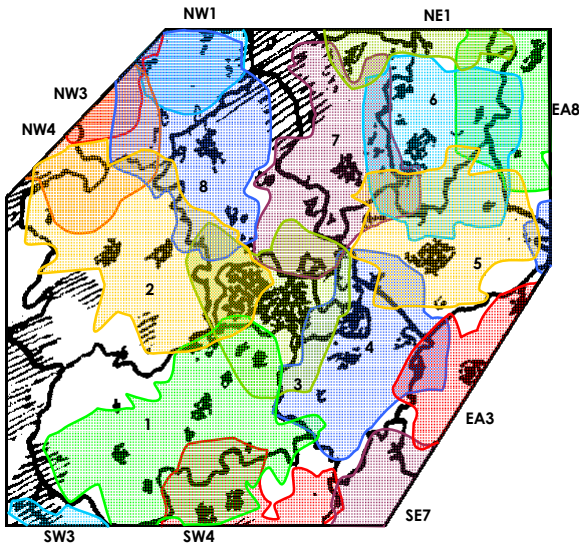

Central England

HEREFORDSHIRE AND WORCESTERSHIRE

CE1

Herefordshire and Worcestershire (12A)

FREE R (Hereford & Worcs)	Contemporary	s	Bauer	Local +FM
FREE RADIO 80S	Oldies	m	Bauer	Regional
FUN KIDS	Childrens	m	Independent	National
LIKE RADIO	Contemporary	m	Independent	Network
BBC HEREFORD & WORCS	Mixed format	s	BBC	Local +FM
SUNSHINE 106.2	Adult, Oldies	s	Laser	Local +FM

MuxCo	9/2013		600 000
Herefordshire & N Gloucestershire	Ridge Hill	4 => 5	SO 630 333
Hereford	Hereford	0.6	SO 524 364
Worcestershire	Great Malvern	5	SO 774 464
North East Worcestershire	Bromsgrove	0.55	SO 948 730
Kidderminster area	Kidderminster	1	SO 808 739

WOLVERHAMPTON, SHREWSBURY AND TELFORD

CE2

Wolverhampton, Black Country, Shrewsbury, Telford and SE Shropshire (11B)

CAPITAL West Midlands	Contemporary	s	Global Radio	Regional
FREE R (Wolves & Shrops)	Contemporary	s	Bauer	Local +FM
FREE RADIO 80S	Oldies	m	Bauer	Regional+AM
HEART West Midlands	Adult	s	Global Radio	Regional +FM
RADIO SHROPSHIRE	Mixed format	s	BBC	Local +FM
SMOOTH RADIO (W Mids)	Easy Listening, Oldies	s	Global Radio	Network+FM
RADIO WM	Mixed format	s	BBC	Local +FM
RADIO XL	Asian	m	Independent	Regional+AM

Now Digital (Arqiva)	31/1/2001		1 540 000
Shropshire	The Wrekin	2	SJ 628 082
Oswestry, Shropshire	Rhosfach Farm	0.64	SJ 266 318
Market Drayton, Shropshire	Market Drayton	plan: 0.3	SJ 669 342
Church Stretton, Shropshire	Hazler Hill	0.64	SO 464 928
W West Mids, SE Shrops, N Worcs	Turners Hill	4	SO 969 887
Wolverhampton and Black Country	Sedgley Beacon	0.6	SO 922 944
Cannock area, Staffordshire	Pye Green	0.6	SJ 987 145

BIRMINGHAM AREA

CE3

Birmingham, Black Country, Lichfield, Tamworth, NE Worcestershire (11C)

ABSOLUTE R CLASSIC ROCK	Classic Rock	m	Bauer	Network
ABSOLUTE RADIO 90S	90s Rock and Pop	m	Bauer	Network
CAPITAL West Midlands	Contemporary	s	Global Radio	Regional +FM
FREE RADIO (Birmingham)	Contemporary	s	Bauer	Local +FM
FREE RADIO 80S	Oldies	m	Bauer	Regional+AM
GOLD	60s, 70s and 80s Music	s	Global Radio	Network
HEART West Midlands	Adult	s	Global Radio	Regional +FM
KISS FRESH	Dance, Rhythm	m	Bauer	Network
MAGIC SOUL	Classic Soul	m	Bauer	Network
SMOOTH RADIO (W Mids)	Easy Listening, Oldies	s	Global Radio	Network+FM
RADIO WM	Mixed format	s	BBC	Local +FM

CE Digital (Global/Bauer)	7/6/2000		2 370 000
West Midlands, Lichfield, Tamworth	Lichfield	2.5	SK 164 043
Birmingham	Metropolitan House	0.3	SP 055 862
W West Mids, SE Shrops, N Worcs	Turners Hill	2	SO 969 887
Wolverhampton and Black Country	Sedgley Beacon	0.3	SO 922 944
SW Birmingham and NE Worcestershire	Lickey Hills	1	SO 991 752
Redditch, Worcestershire	Headless Cross	0.3	SP 038 661

COVENTRY AND WARWICKSHIRE

CE4

Coventry and Warwickshire (12D)