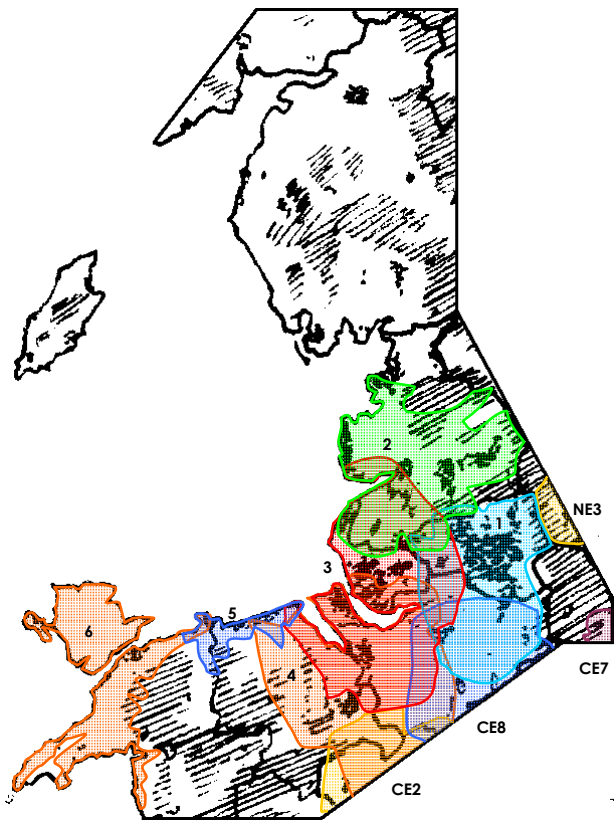

LIVERPOOL

Merseyside, West Cheshire, Flintshire, South Lancashire (10C)

NW3

ABSOLUTE R CLASSIC ROCK	Classic Rock	m	Bauer	Network
ABSOLUTE RADIO 90S	90s Rock and Pop	m	Bauer	Network
CAPITAL Liverpool	Contemporary	s	Global Radio	Local +FM
RADIO CITY	Contemporary, Adult	s	Bauer	Local +FM
RADIO CITY 2	Oldies	s	Bauer	Local +FM
RADIO CITY TALK	Rock, Sport, Talk	m	Bauer	Local +AM
THE HITS	Contemporary	m	Bauer	Network
HEART North West	Adult	s	Global Radio	Regional +FM
KISS FRESH	Dance, Rhythm	m	Bauer	Network
RADIO MERSEYSIDE	Mixed format	s	BBC	Local +FM
SMOOTH RADIO (NW)	Easy Listening, Oldies	s	Communicorp	Regional +FM
Bauer Digital		3/2001; Moved from 11B	20/4/2016	2 350 000
Merseyside and South East Lancashire	Winter Hill	3	SD 660 144	
Merseyside and South East Lancashire	Billinge Hill	1.6	SD 523 016	
Liverpool and Wirral	St John's Beacon	0.6	SJ 348 903	
Merseyside, W Cheshire, Flintshire	Moel-y-Parc	1.2	SJ 123 701	
West Cheshire and South Flintshire	Hope Mountain	0.89	SJ 296 570	

NORTH EAST WALES AND WEST CHESHIRE

Wrexham, Flintshire, South Denbighshire, West Cheshire, Wirral and Liverpool (10D)

NW4

RADIO CYMRU	Welsh Language	s	BBC	Regional +FM
CAPITAL (NW & N Wales)	Contemporary	s	Global Radio	Regional +FM
DEE	Adult, Oldies	m	Dee Radio	Local +FM
DRAGON RADIO	Oldies	m	Nation	Regional
NATION RADIO	Adult, Contemporary	m	Nation	Regional
SANDGROUNDER	Oldies	m	Independent	Local
UPLOAD RADIO	Mixed format	m	Forward	Net/Local
RADIO WALES	Mixed format	s	BBC	Regional +FM
WIRRAL RADIO	Mixed format	m	Community	Local

DAB+

CHRIS COUNTRY	Country	s	Ind/Nation	Network
LOVE 80S	80s Music	s	Dee Radio	Regional
ZEST LIVERPOOL	Adult	s	Independent	Local

MuxCo 3/2013 1 340 000

Flintshire, S Denbighshire, W Cheshire	Moel-y-Parc	3.55	SJ 123 701
North East Wales and W Cheshire	Llangollen	plan: 5	SJ 209 488
Wrexham area	Wrexham Rhos	3	SJ 301 537
Liverpool and Wirral	St John's Beacon	1.5	SJ 348 903

NORTH WALES

NW5

North Clwyd and NE Gwynedd (12D)

CAPITAL (NW & N Wales)	Contemporary	s	Global Radio	Regional +FM
CAPITAL CYMRU	Contemporary, Welsh	s	Global Radio	Regional
RADIO CYMRU	Welsh Language	s	BBC	Regional +FM
DRAGON RADIO	Oldies	s	Nation	Regional
NATION RADIO	Adult, Contemporary	s	Nation	Regional
SMOOTH R (NW & N Wales)	Easy Listening, Oldies	s	Global Radio	Network
RADIO WALES	Mixed format	s	BBC	Regional +FM

MuxCo		12/12/2014	200 000
Conwy & Llandudno, Conwy	Conwy	0.5	SH 781 765
Colwyn Bay area, Conwy	Penmaen Rhos	plan: 0.6	SH 877 779
Rhyl and Prestatyn, Denbighshire	Gwaenysgar	plan: 0.65	SJ 077 817

NORTH WEST WALES

NW6

North West Wales (10D)

CAPITAL (NW & N Wales)	Contemporary	s	Global Radio	Regional
CAPITAL CYMRU	Contemporary, Welsh	s	Global Radio	Regional +FM
RADIO CYMRU	Welsh Language	s	BBC	Regional +FM
DRAGON RADIO	Oldies	s	Nation	Regional
NATION RADIO	Adult, Contemporary	s	Nation	Regional
SMOOTH R (NW & N Wales)	Easy Listening, Oldies	s	Global Radio	Network
RADIO WALES	Mixed format	s	BBC	Regional +FM