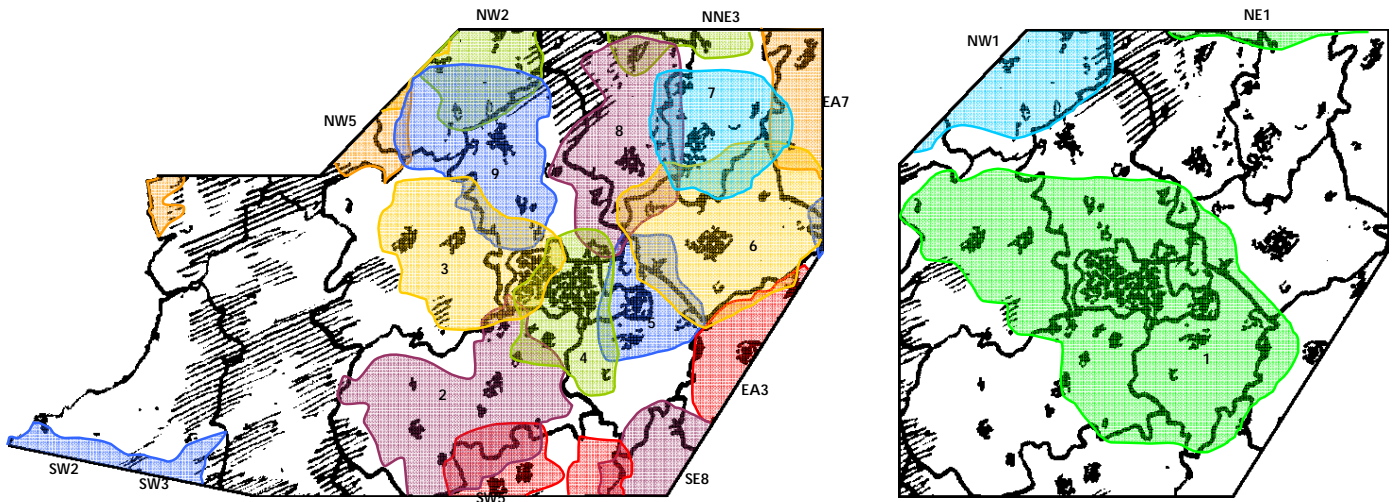

Central England and Wales

WEST MIDLANDS REGION

West Midlands, Warwickshire, South Staffordshire, NWorcestershire, E & Central Shropshire (12A)		CE1	
CAPITAL FM (W Midlands)	Contemporary	Global Radio	Regional +FM
CHOICE	Rhythm	Global Radio	Network
HEART 100.7	Adult	Global Radio	Regional +FM
JAZZFM	Smooth Jazz, Jazz	Independent	Network
KERRANG 105.2	Modern Rock (mono)	Bauer	Network* +FM
LBC	Talk (mono)	Global Radio	Network
PANJAB RADIO	Panjabi (mono)	Independent	Network
SANJHI AWAZ	Asian	Independent	Regional
SMOOTH RADIO (W Midlands)	Oldies, Easy	GMG	Regional +FM
UCB GOSPEL	Christian Talk (mono)	UCB	Network
UCB INSPIRATIONAL	Christian Soft (mono)	UCB	Network
MXR (Global Radiol, GMG) 3 940 000 8/2001	Sutton Coldfield Turners Hill The Wrekin Bromsgrove Daventry	0.75 0.5 4 0.38 0.68	Ilmington Shilton Pye Green Samuel Vale House
			4 0.5 0.25 0.005

HEREFORDSHIRE AND WORCESTERSHIRE

Herefordshire and Worcestershire (10B)		CE2	
RADIO GLOUCESTERSHIRE	Mixed format	BBC	Local +FM
BBC HERFORD & WORCESTER	Mixed format	BBC	Local +FM
SHUFFLE	Contemporary	Muxco	Network
NATION RADIO	Modern Rock	T&C	Regional +FM
SUNSHINE 106.2	Oldies	Laser	Local +FM
TRAFFIC RADIO (Midlands)	Traffic News (mono)	Highways A.	Regional
WYVERN FM	Contemporary	Orion	Local +FM
MuxCo 460 000 2011	Ridge Hill Great Malvern		Bromsgrove
Station line-up is provisional and may change when the multiplex launches			

WOLVERHAMPTON, SHREWSBURY AND TELFORD

Wolverhampton, Black Country, Shrewsbury, Telford and SE Shropshire (11B)		CE3	
BEACON FM	Contemporary	Orion	Local +FM
GOLD (West Midlands)	Oldies	Orion/ Global	Network +AM
KISS	Dance, Rhythm	Bauer	Network
PUNJABI RADIO	Panjabi (mono)	Independent	Network
RADIO SHROPSHIRE	Mixed format	BBC	Local +FM
SUNRISE RADIO	Asian (mono)	Sunrise	Network
TRAFFIC RADIO (Midlands)	Traffic News (mono)	Highways A.	Regional
RADIO WM	Mixed format	BBC	Local +FM
XFM	Modern Rock	Global Radio	Network
Now Digital (Arqiva) 1 300 000 31/1/2001	Turners Hill The Wrekin	1.0 0.5	Wolverhampton Univ*