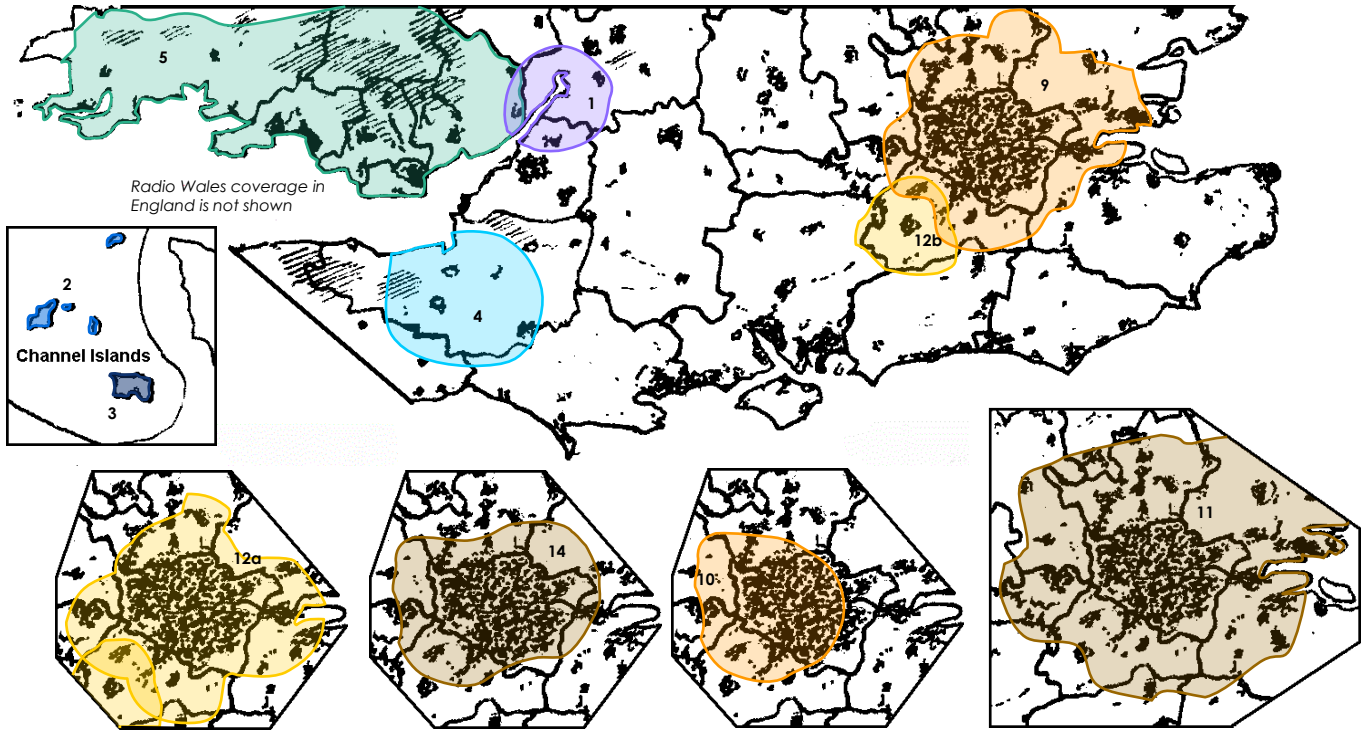

UK AM Radio Transmitters by Region

Frequency Finder

Southern England and Wales *Maps show local radio coverage; numbers appear in the top right of the relevant entry below*

BBC RADIO 4	Talk, News, Sport, Ent.	BBC	UK National
England & Wales	198 Droitwich	500	SO 929 663
BBC RADIO 5 LIVE	News, Sport, Talk	BBC	UK National
Devon, Cornwall and Dorset	693 Start Point	80	SX 814 378
South East Kent	693 Folkestone	0.4	TR 255 389
East Sussex Coast	693 Bexhill MF	0.4	TQ 724 071
Brighton and Worthing area	693 Southwick, Brighton	0.6	TQ 234 051
London and South East England	909 Brookmans Park	200	TL 259 050
Dartford Tunnel	909 Dartford Tunnel	0.04	TQ 571 169
South Hampshire and Wight	909 Fareham	0.8	SU 546 058
Bournemouth	909 Fern Barrow, Bournemouth	0.5	SZ 070 926
Exeter area	909 Exeter	0.2	SX 931 881
West Cornwall	909 Redruth MF	0.4	SW 709 403
South Wales and West England	909 Clevedon	75	ST 400 697
Ceredigion and SW Gwynedd	990 Tywyn	0.4	SH 581 004
BBC R GLOUCESTERSHIRE	Mixed Format	BBC	100 000
West Gloucestershire	1413 Berkeley Heath	0.5	ST 709 993
BBC GUERNSEY EXTRA	Mixed/ Guernsey Parliament	BBC	50 000
Guernsey, Alderney and Sark	1116 Guernsey	0.5	CI 593 514
BBC JERSEY EXTRA	Mixed/ Jersey Parliament	BBC	80 000
Jersey	1026 Jersey	1	CI 923 249
BBC SOMERSET	Mixed Format	BBC	420 000
Somerset	1566 Taunton	0.63	ST 237 263
BBC RADIO WALES	Mixed Format	BBC	2 600 000
South Wales	882 Washford	12	ST 058 410
BFBS GURKHA RADIO	Nepali	Institution: Military Bases	
Abingdon, Oxon	1134 Dalton Barracks	0.001	SU 482 991
Sandhurst, Berks	1134 Gurkha Demo. Company	0.001	SU 832 615
Bulford Camp, Wiltshire	1134 Bulford Camp	0.001	SU 195 429
Perham Down, Wiltshire	1278 Swinton Barracks	0.001	SU 256 489
Folkestone	1278 Sir John Moore Barracks	0.001	TR 194 355
Aldershot, Hants	1287 Aldershot Garrison	0.001	SU 878 520
Hullavington, Wiltshire	1287 Buckley Barracks	0.001	ST 912 813
Maidstone, Kent	1287 Invicta Park Barracks	0.001	TQ 763 689
Brecon	1287 Infantry Training C	0.001	SO 045 285
Innsworth, Gloucester	1287 Innsworth	0.001	SO 863 213
Warminster, Wiltshire	1287 Warminster	0.001	ST 885 455
CHICHESTER HOSPITAL R	Mixed Music	Institution: Hospital	
Chichester	1431 St Richards Hospital	0.001	SU 867 059