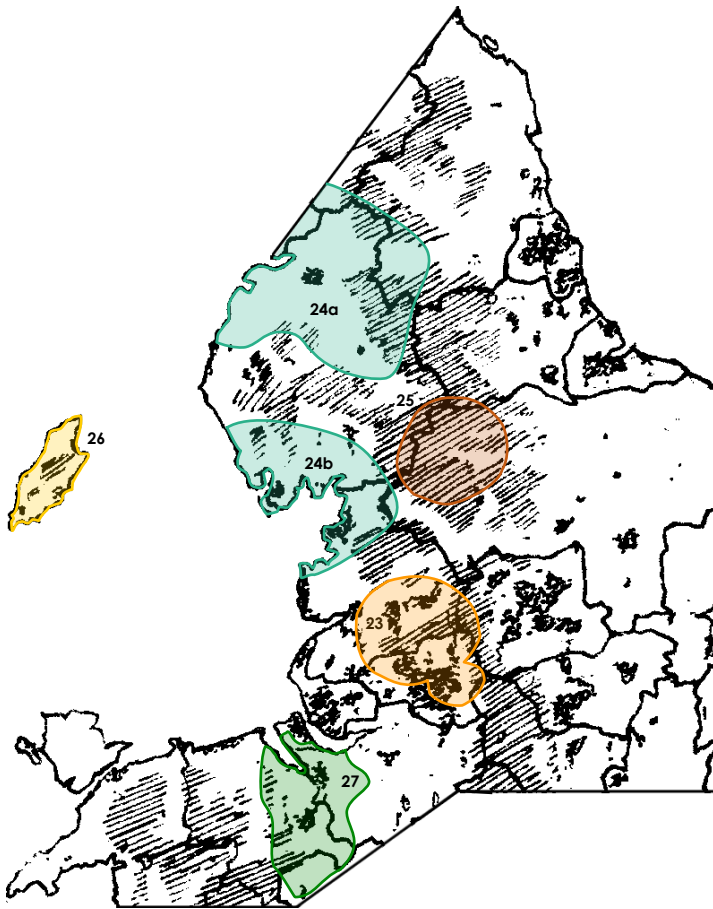

Northern England and Wales

Maps show local radio coverage; numbers appear in the top right of the relevant entry below