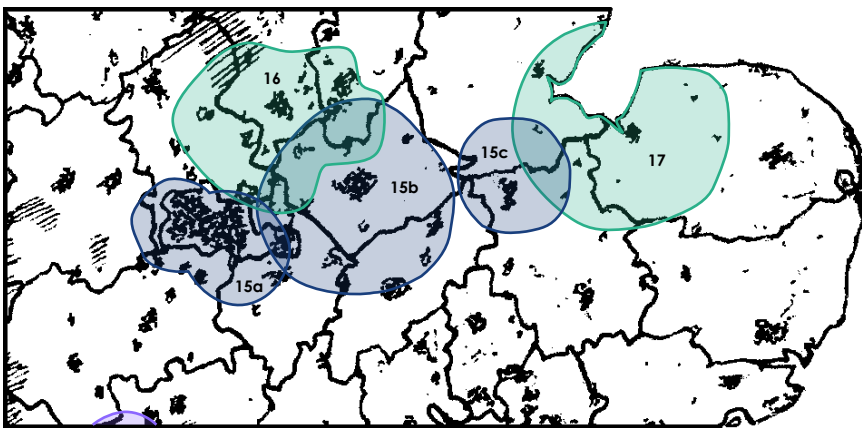

Central and Eastern England Maps show local radio coverage; numbers appear in the top right of the relevant entry below

ACACIA RADIO	Mixed Format	Institution: Community Centre		
Kirkby-in-Ashfield	1287	Acacia Centre	0.001	SK 504 538
ANKER RADIO	Mixed Music	Institution: Hospital		
Nuneaton	1386	George Eliot Hospital	0.001	SP 358 905
BBC RADIO 4	Talk, News, Sport, Ent.	BBC		UK National
England & Wales	198	Droitwich	500	SO 929 663
BBC RADIO 5 LIVE	News, Sport, Talk	BBC		UK National
The Midlands	693	Droitwich	150	SO 929 663
Norfolk and Suffolk	693	Postwick	15	TG 303 086
London and South East England	909	Brookmans Park	200	TL 259 050
BBC ASIAN NETWORK	Asian	BBC		15 ■
Wolverhampton area	a 828	Sedgley	0.2	SO 905 939
Leicestershire	b 837	Freemen's Common	0.5	SK 589 027
Peterborough area	c 1449	Gunthorpe	0.15	TF 187 036
Birmingham area	a 1458	Langley Mill	5	SP 160 968
BBC RADIO DERBY	Mixed Format	BBC	770 000	16 ■
S Derbyshire & E Staffs	1116	Burnaston Lane	1	SK 297 314
BBC RADIO NORFOLK	Mixed Format	BBC	180 000	17 ■
West Norfolk	873	West Lynn	0.3	TF 612 188
BFBS GURKHA RADIO	Nepali	Institution: Military Bases		
Nuneaton	1134	Bramcote Barracks	0.001	SP 408 885
Stafford	1278	Beacon Barracks	0.001	SJ 939 242

RADIO CAROLINE	Classic Rock	Community		18 ■
Suffolk, Essex, Kent and SE Norfolk	648	Orfordness	4.0	TM 448 509
RADIO PANJ	Punjabi	Community		
Coventry	1521	Ryton on Dunsmore	0.08	SP 391 740
SABRAS SOUND	Asian	Independent		610 000 20 ■
Leicester area	1260	Freemen's Common	0.29	SK 589 027
RADIO SEERAH	Muslim Community	Community		
Leicester	1575	SIR Fabrics, Leicester	0.004	SK 605 036
TALK SPORT	Sport	Wireless		UK National
Central England	1053	Droitwich	125 day, 500 eve	SO 929 663
Norfolk and Suffolk	1053	Postwick	18	TG 303 086
Nottinghamshire, E Derbyshire	1071	Clipstone	1	SK 583 642
London & South East England	1089	Brookmans Park	400	TL 259 050
Lincs, Peterborough, KingsLynn	1107	Boston	1	TF 260 448
RADIO XL	Asian	Independent		3 560 000 22 ■
West Midlands	1260	Langley Mill B	10.0	SP 163 966